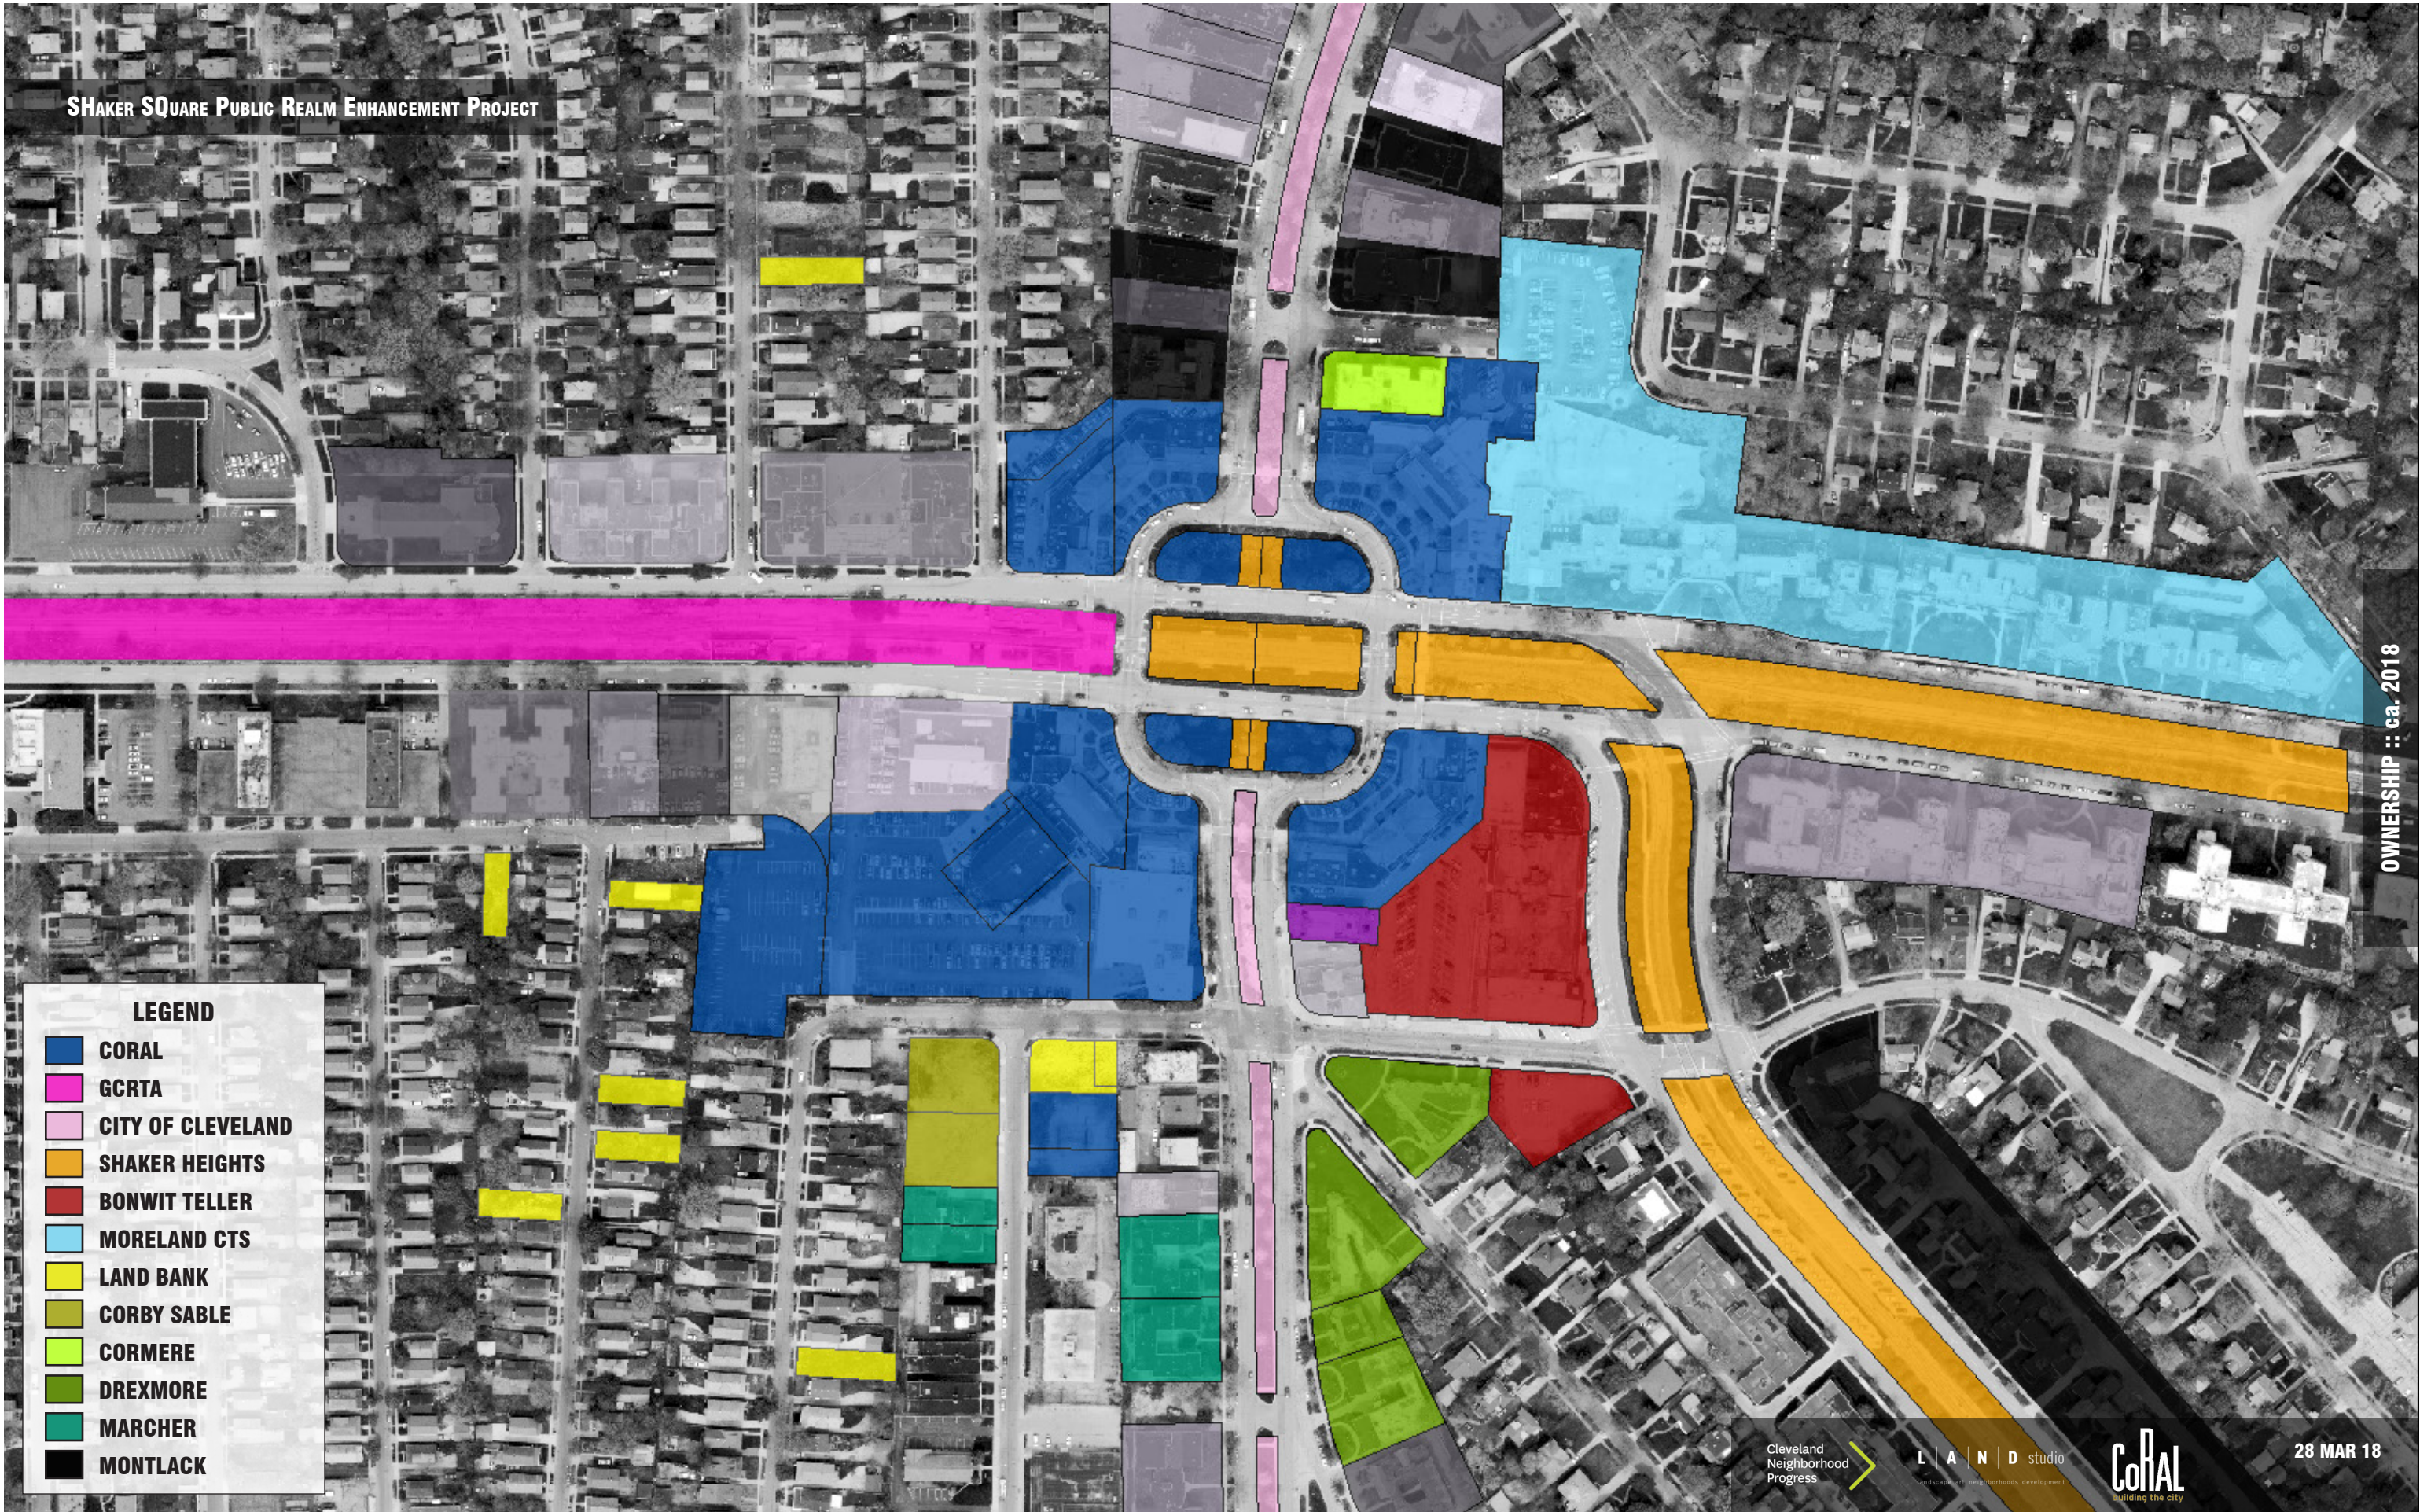

SHAKER SQUARE PUBLIC REALM ENHANCEMENT PROJECT

LEGEND

- CORAL
- GCRTA
- CITY OF CLEVELAND
- SHAKER HEIGHTS
- BONWIT TELLER
- MORELAND CTS
- LAND BANK
- CORBY SABLE
- CORMERE
- DREXMORE
- MARCHER
- MONTLACK

OWNERSHIP :: ca. 2018