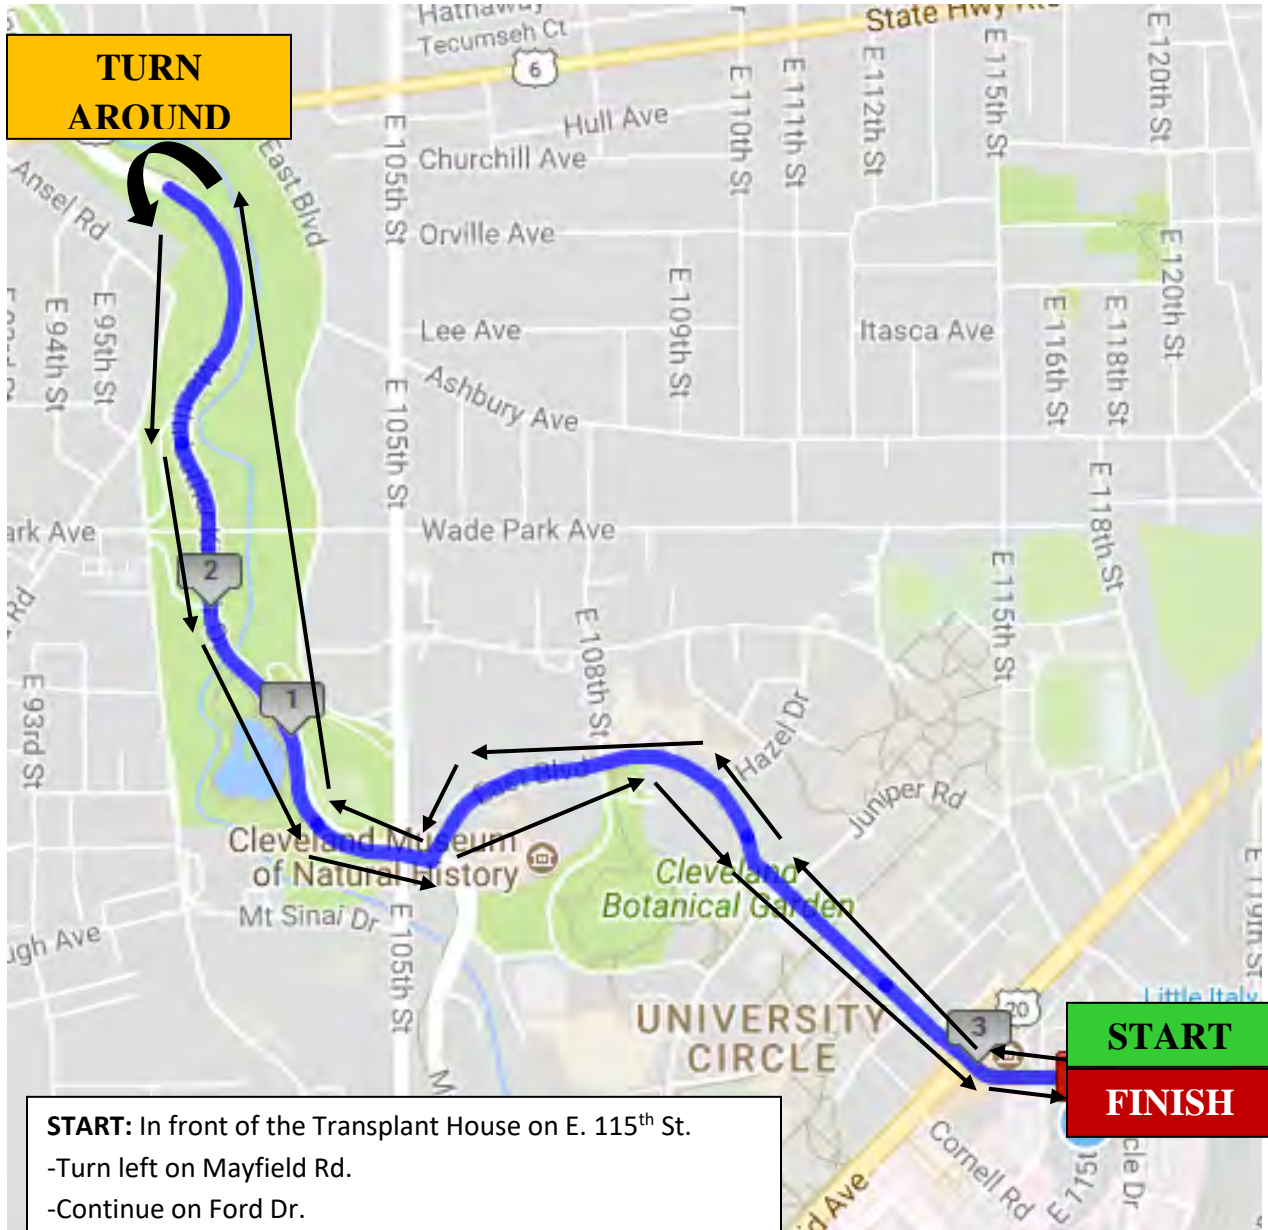

Transplant House 5k
Course Map

START: In front of the Transplant House on E. 115th St.
-Turn left on Mayfield Rd.
-Continue on Ford Dr.
-Turn right on East Blvd.
-Turn right on Martin Luther King Jr. Dr.
TURNAROUND
-Turn left on East Blvd.
-Turn left on Ford Dr.
-Continue on Mayfield Rd.
-Turn right on E. 115th St.
FINISH: In front of the Transplant House on E. 115th St.