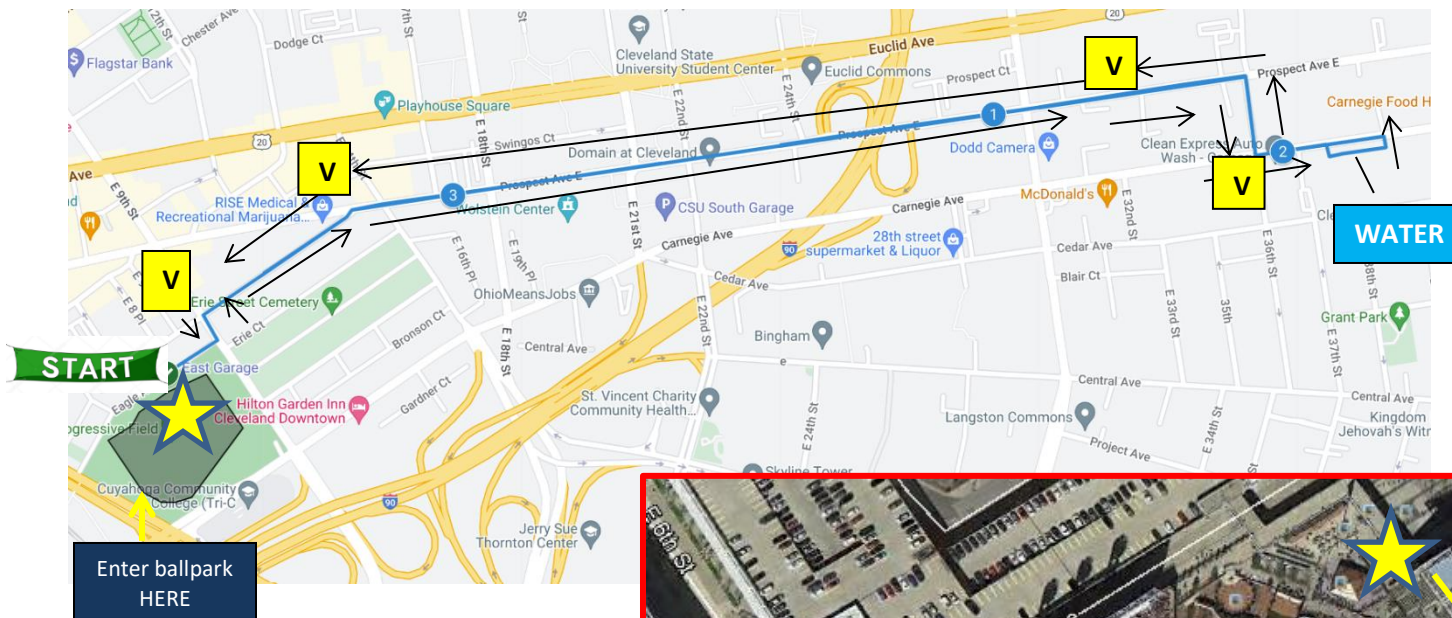

Inside the Park Home RUN – 4 Mile Course

Ord. No. 1207-2024

START on Larry Doby Way
 LEFT on East 9th St.
 RIGHT on Bolivar Rd.
 RIGHT on Prospect Ave.
 RIGHT on E. 36th St.
 LEFT on Carnegie Ave.
 RIGHT through the Minutmen Parking Lot
 LEFT on Carnegie
 Right on E. 36th St
 LEFT on Prospect Ave.
 LEFT on Bolivar Rd.
 LEFT on East 9th St.
 RIGHT on Larry Doby Way
 ★ ENTER the ballpark at the Right Field Gate

Run up the ramps at the right field gate
 Run across the Upper Deck
 Run down the ramps to the left field gate
 Run around the warning track
 FINISH near 3rd base dugout