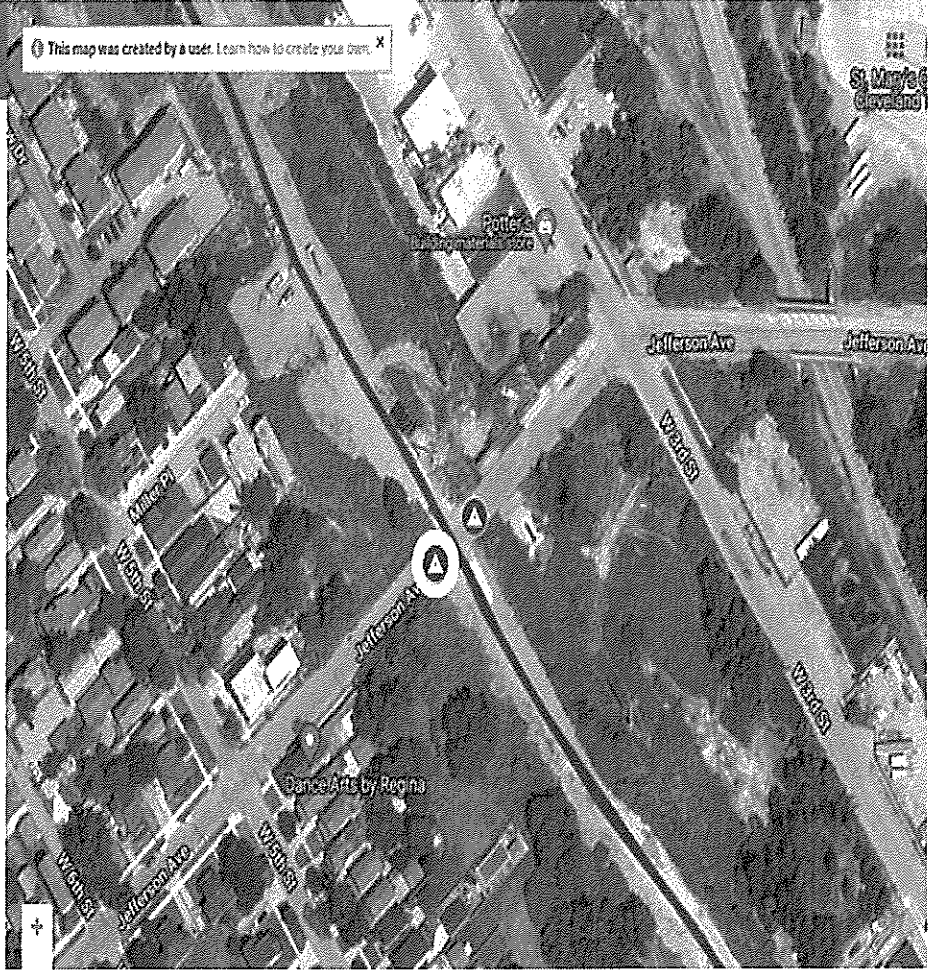

# Carter Road Bridge Crossing for the Towpath Marathon

← Jefferson Ave. Runner Crossing ↻

This map was created by a user. I can learn how to create your own. X

Name

Jefferson Ave. Runner Crossing

Description

5K, 10K, and 10 Mile runners are initially running South on bike trail and will cross Jefferson Avenue. All race distances will return and cross this intersection a 2nd time heading back North

93.74°

### Holmden Ave Runner Crossing

Overview

10K, and 10 Mile runners are initially running South on bike trail and will cross Holmden Avenue. All race distances will return and cross this intersection a 2nd time heading back North

Name

Jennings/Harvard Runner Crossing

Description

10 Mile runners are initially running South on bike trail and will cross Jennings Rd/Harvard Avenue. 10 Miler runners will return and cross this intersection a 2nd time heading back North