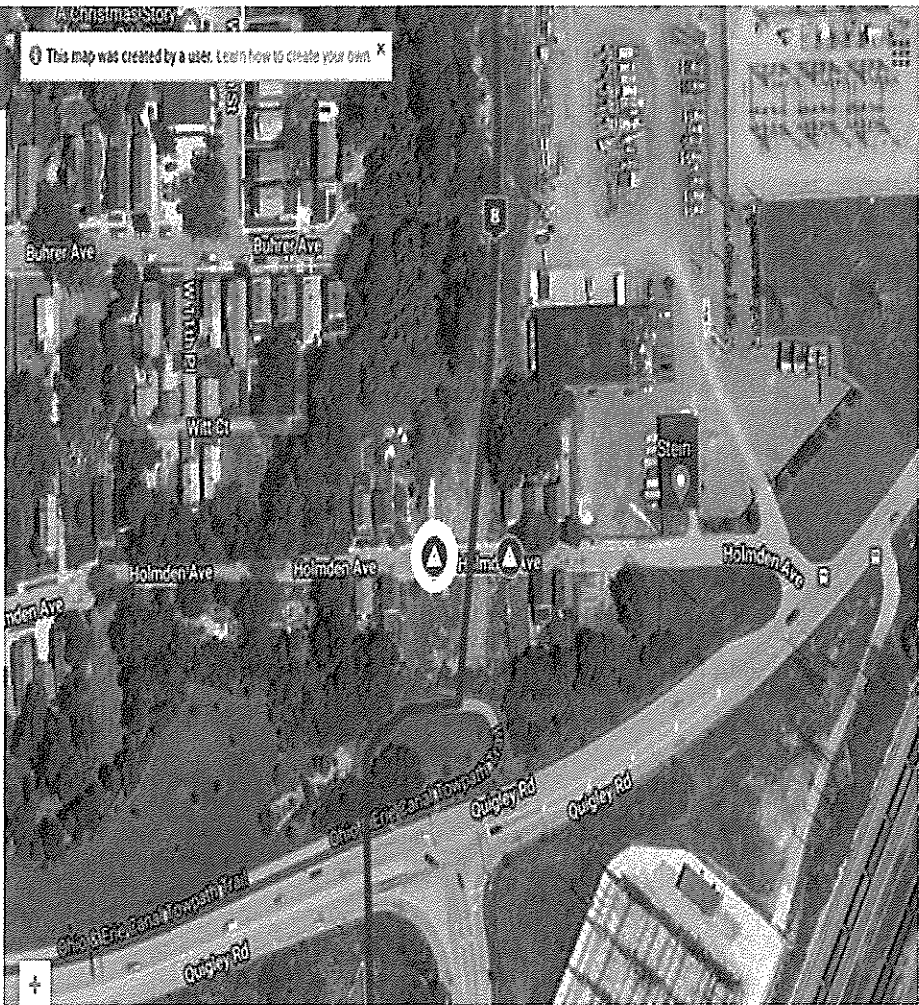

# Carter Road Bridge Crossing for the Towpath Marathon

← Jefferson Ave. Runner Crossing ↻

This map was created by a user. I can learn how to create your own. X

Name

Jefferson Ave. Runner Crossing

Description

5K, 10K, and 10 Mile runners are initially running South on bike trail and will cross Jefferson Avenue. All race distances will return and cross this intersection a 2nd time heading back North

93.74°

### Holmden Ave Runner Crossing

Overview

10K, and 10 Mile runners are initially running South on bike trail and will cross Holmden Avenue. All race distances will return and cross this intersection a 2nd time heading back North

Name

Jennings/Harvard Runner Crossing

Description

10 Mile runners are initially running South on bike trail and will cross Jennings Rd/Harvard Avenue. 10 Miler runners will return and cross this intersection a 2nd time heading back North