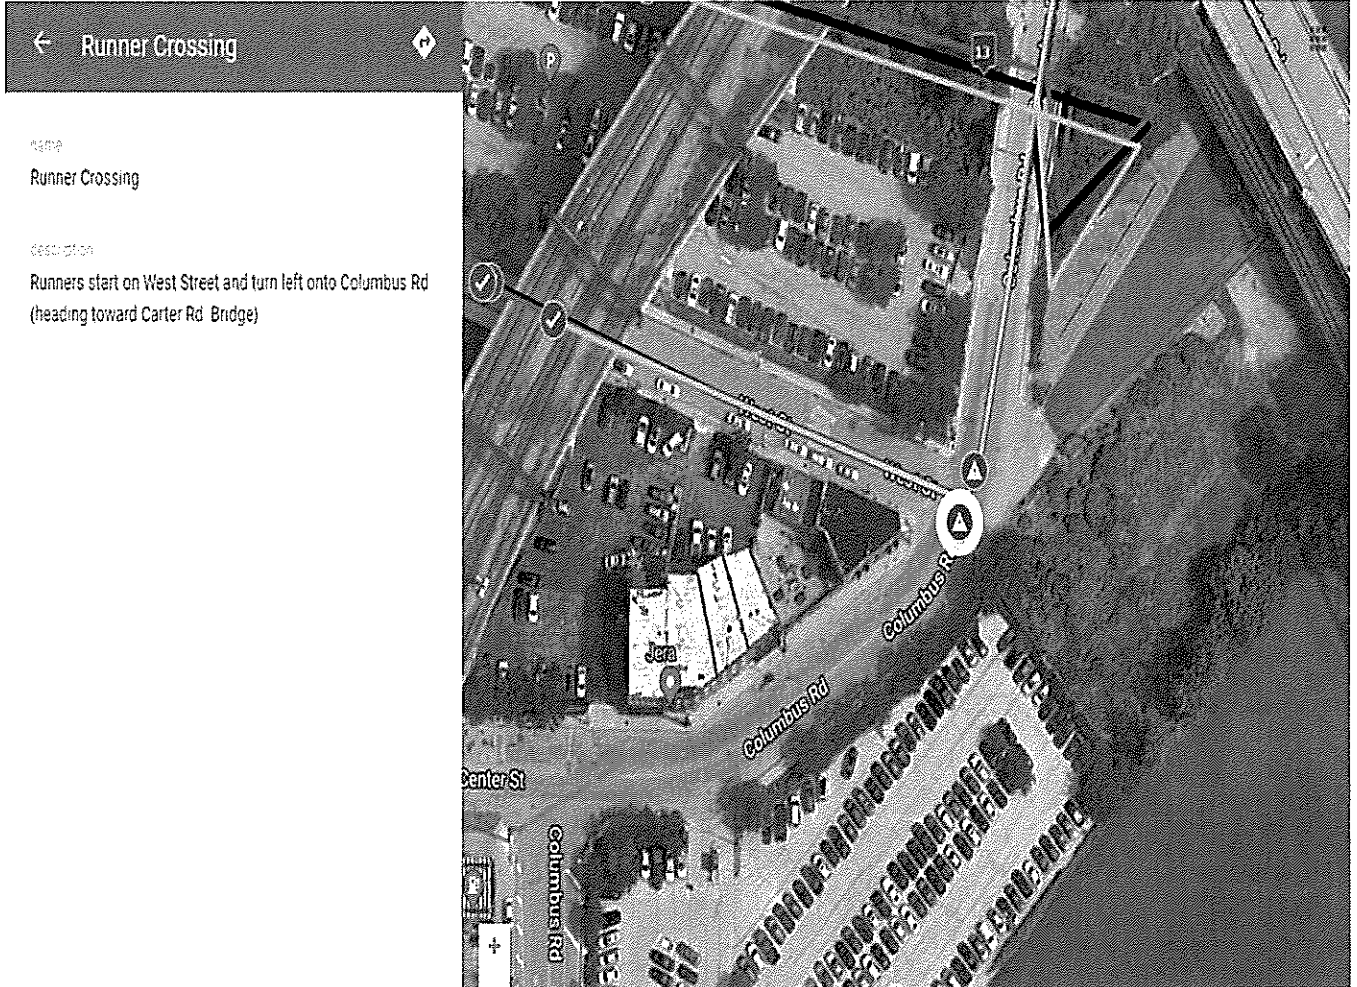

# Carter Road Bridge Crossing for the Towpath Marathon

← Jefferson Ave. Runner Crossing ↻

This map was created by a user. I can learn how to create your own. X

Name

Jefferson Ave. Runner Crossing

Description

5K, 10K, and 10 Mile runners are initially running South on bike trail and will cross Jefferson Avenue. All race distances will return and cross this intersection a 2nd time heading back North

93.74°

### Holmden Ave Runner Crossing

Overview

10K, and 10 Mile runners are initially running South on bike trail and will cross Holmden Avenue. All race distances will return and cross this intersection a 2nd time heading back North

Name

Jennings/Harvard Runner Crossing

Description

10 Mile runners are initially running South on bike trail and will cross Jennings Rd/Harvard Avenue. 10 Miler runners will return and cross this intersection a 2nd time heading back North