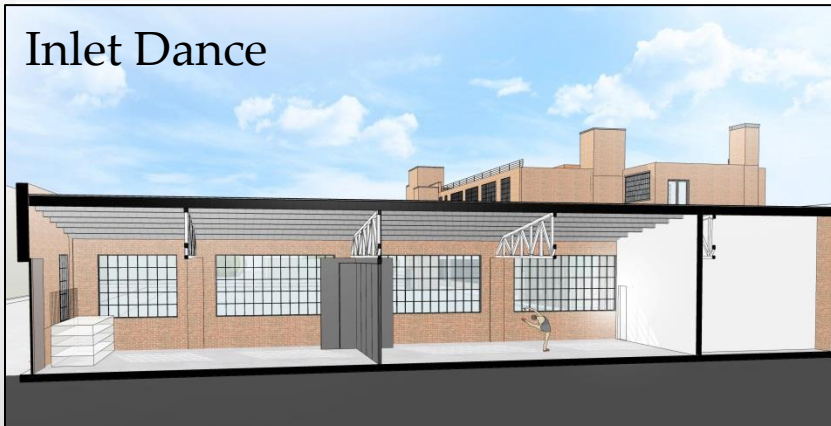

Astrup Awning Company Building Redevelopment

Community Oriented Development in Clark – Fulton
at 2937 West 25th Street

Location Map

2020 Citywide Plan

Astrup Overview

Astrup Renderings

Inlet Dance

Interior CMA