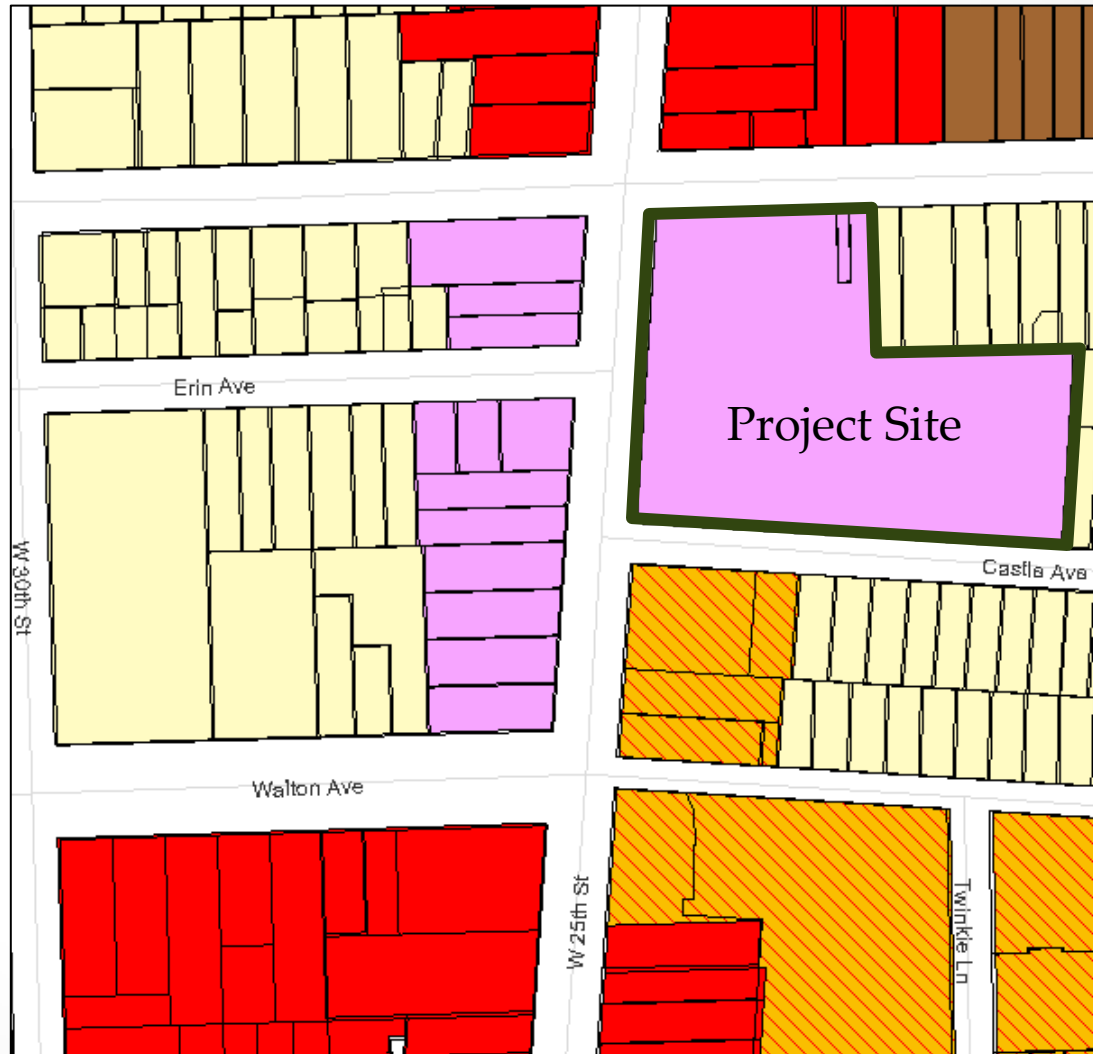

Astrup Awning Company Building Redevelopment

Community Oriented Development in Clark – Fulton
at 2937 West 25th Street

Location Map

2020 Citywide Plan

Astrup Overview

Astrup Renderings

Inlet Dance

Interior CMA