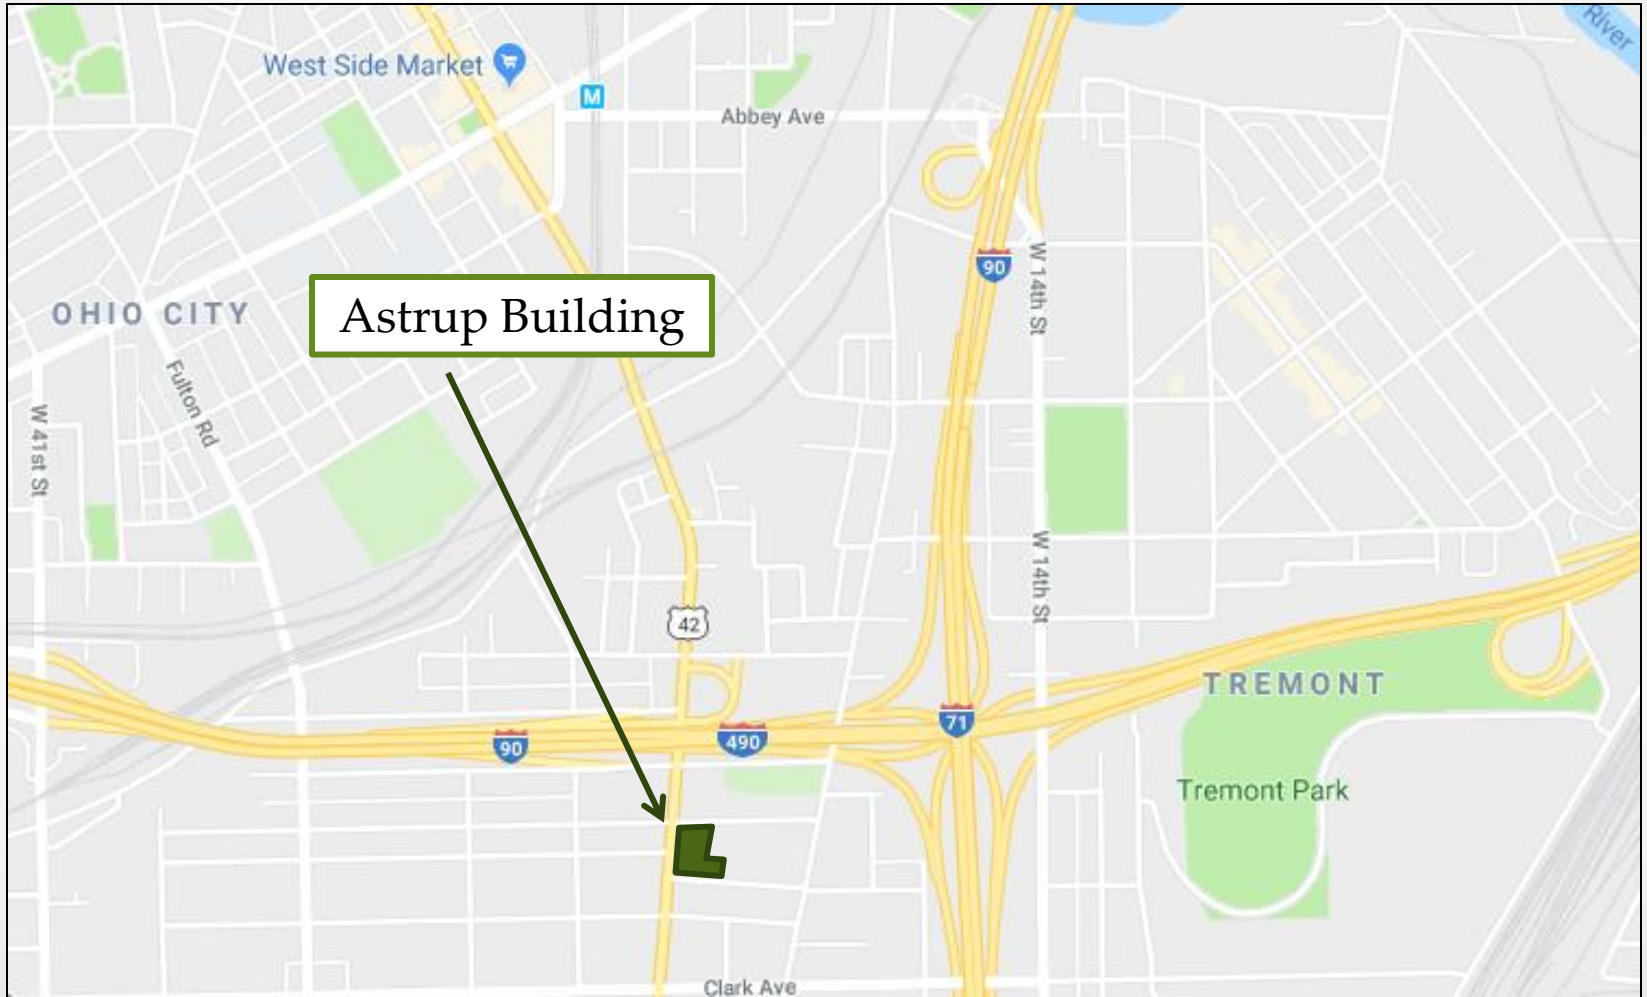

Astrup Awning Company Building Redevelopment

Community Oriented Development in Clark – Fulton
at 2937 West 25th Street

Location Map

2020 Citywide Plan

Astrup Overview

Astrup Renderings

Inlet Dance

Interior CMA