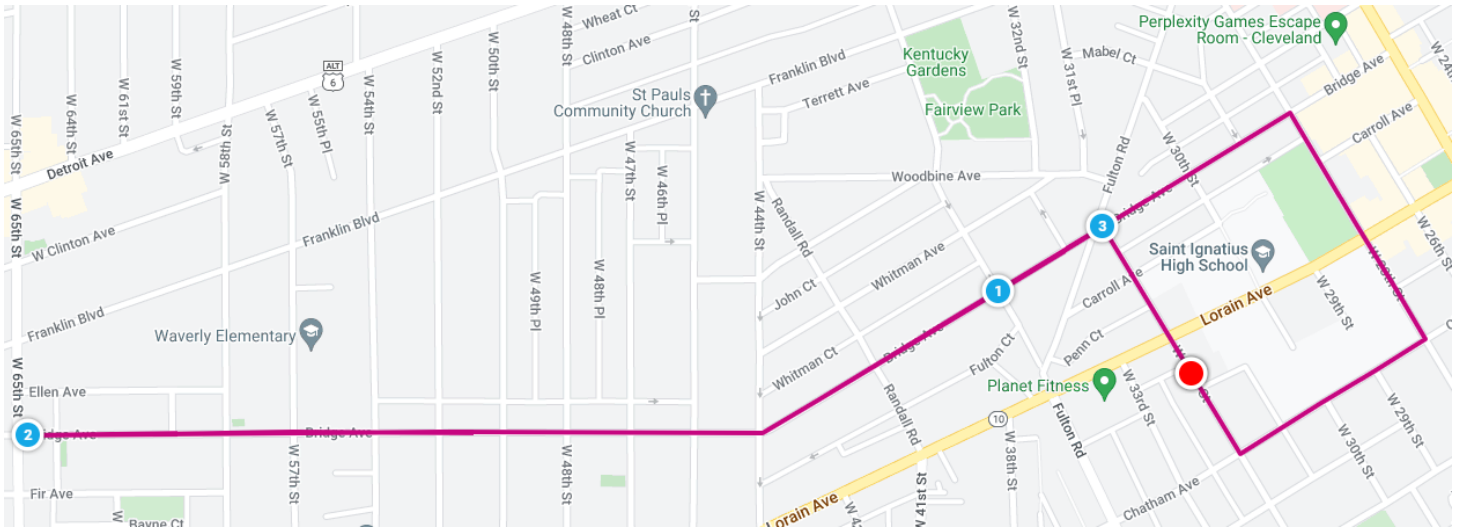

Westside Catholic Center

Start on W. 32<sup>nd</sup> in front of WSCC

Head South on W. 32<sup>nd</sup>

Left on Chatham Ave

Left on W. 28<sup>th</sup> St.

Left on Bridge Ave.

Turn around at W.65<sup>th</sup>

Right on W 32<sup>nd</sup> back to start