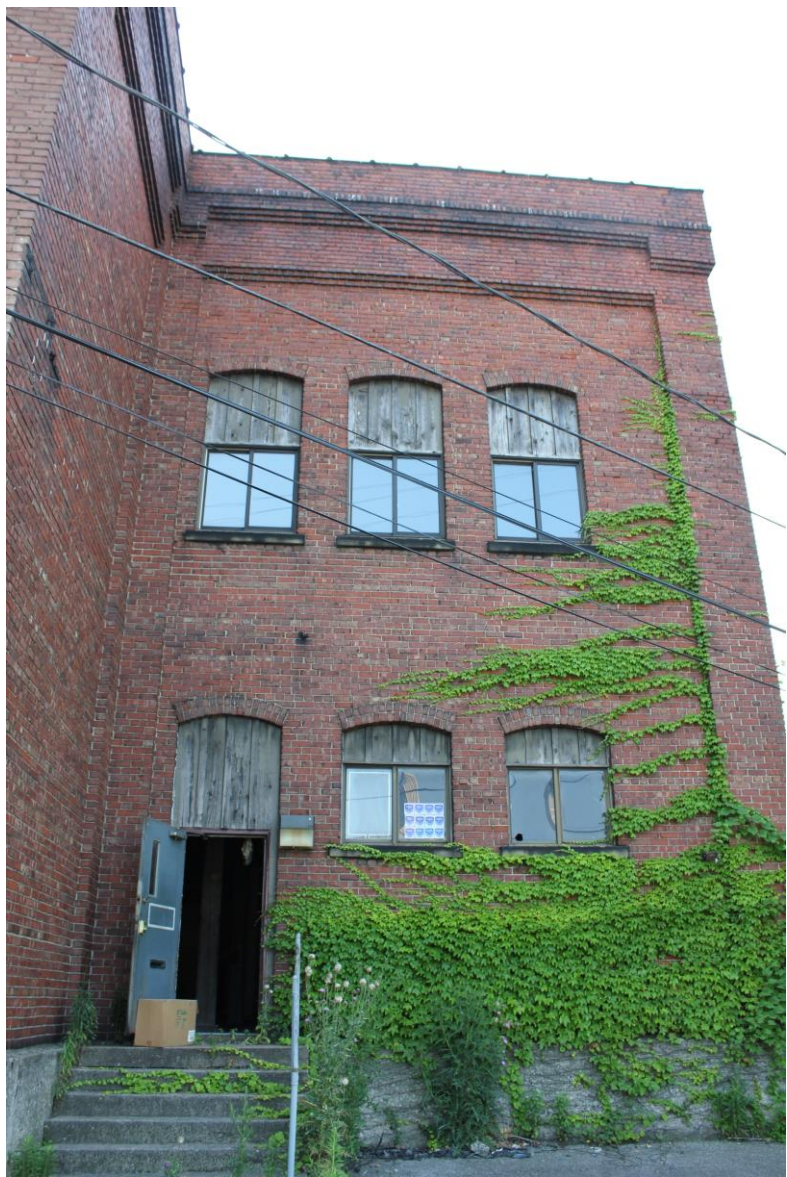

Consolidated Fruit Auction Company

- ❖ 601 Stone's Levee, Cleveland, OH 44113
- ❖ Built 1911
- ❖ Henry G. Slatmyer & Son Construction Company

Right: auction house, Cleveland, Ohio, 1916. The display room is in the front of the building. Source for all photos except Chicago: National Archives.

2771

5-17-27

1931

HP GROUP LLC
HISTORIC PRESERVATION GROUP

**Fruit
Display
Room**

Fruit Auction Room

FIG. 4.—A cargo of foreign lemons unloaded and stacked on one of the New York piers

Warehouse