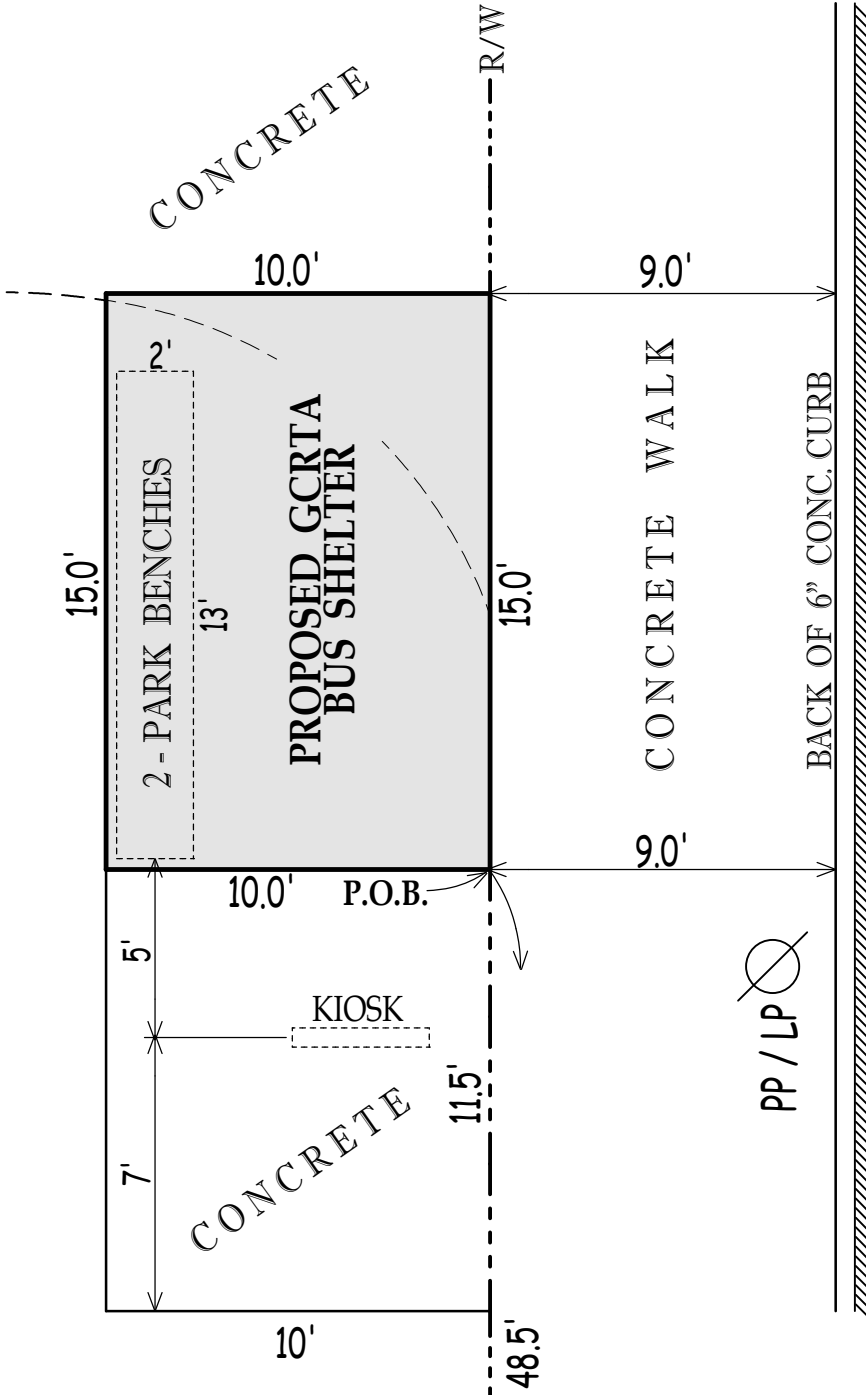

R/W
ASHBURY
AVE.

SCALE: 1" = 5'

DATE: JAN. 17, 2020

E. 105th ST. 60'