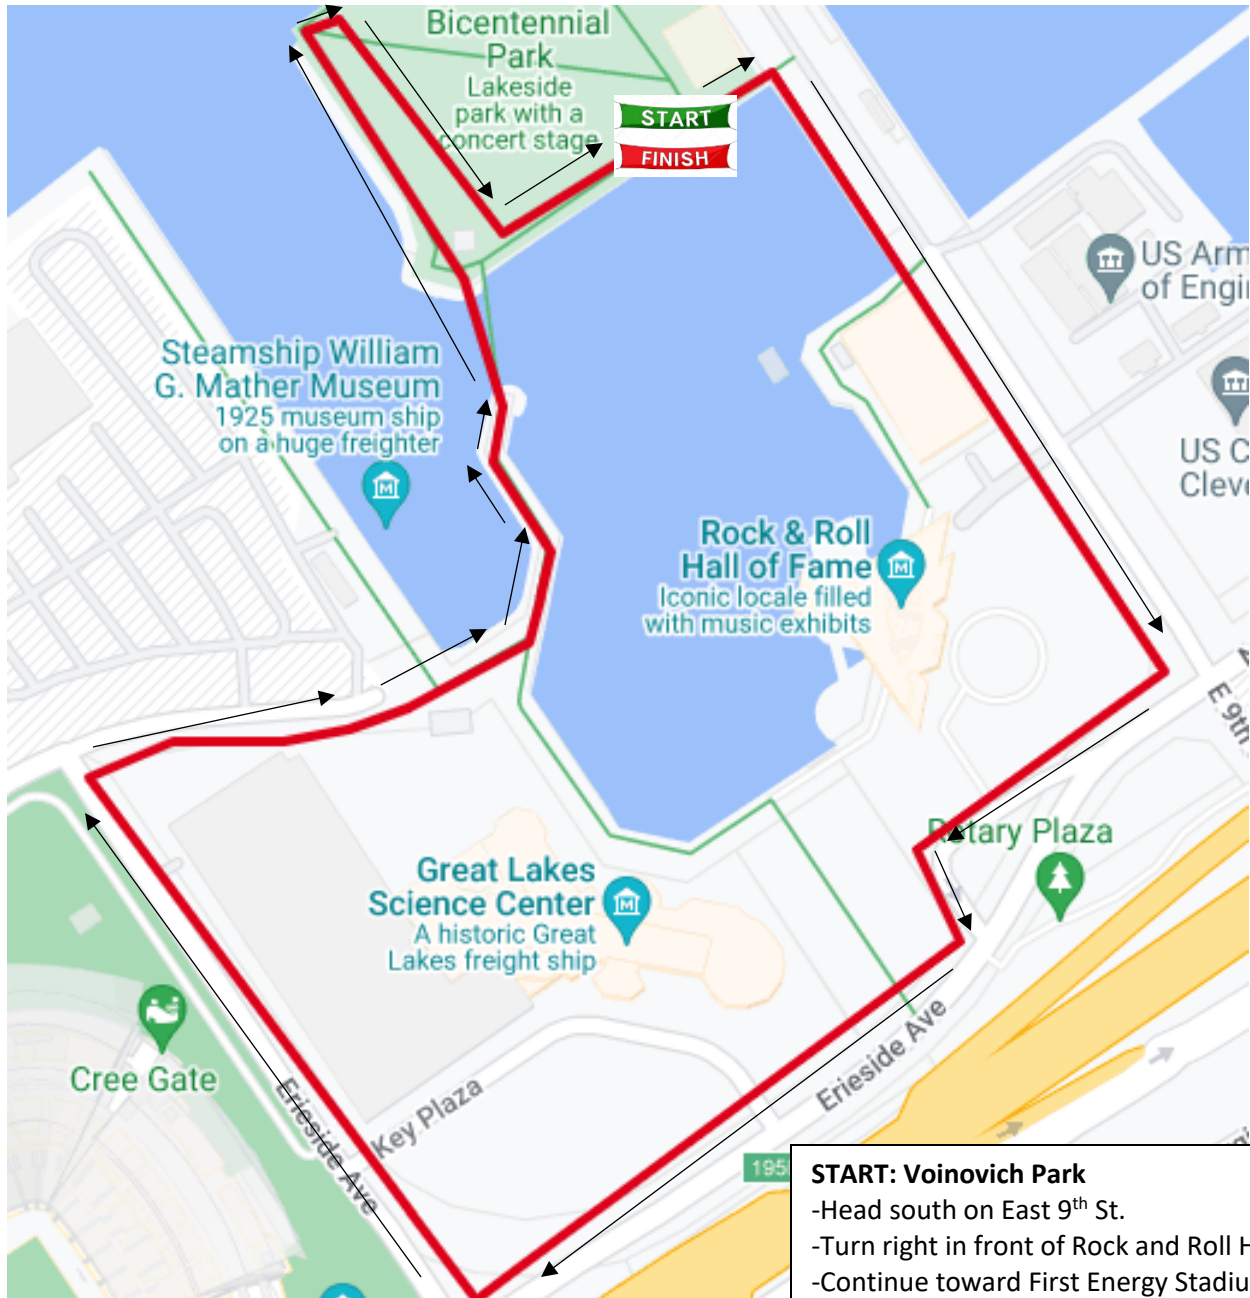

Cleveland Cocoa Run
1 Mile Course Map

START: Voinovich Park
-Head south on East 9th St.
-Turn right in front of Rock and Roll Hall of Fame
-Continue toward First Energy Stadium
-Turn right on Erieside Ave.
-Turn right toward harbor
-Cross new harbor walking bridge to Voinovich Park
-Follow cones and arrows around remaining course
FINISH: Voinovich Park
*****This course takes place on sidewalks*****