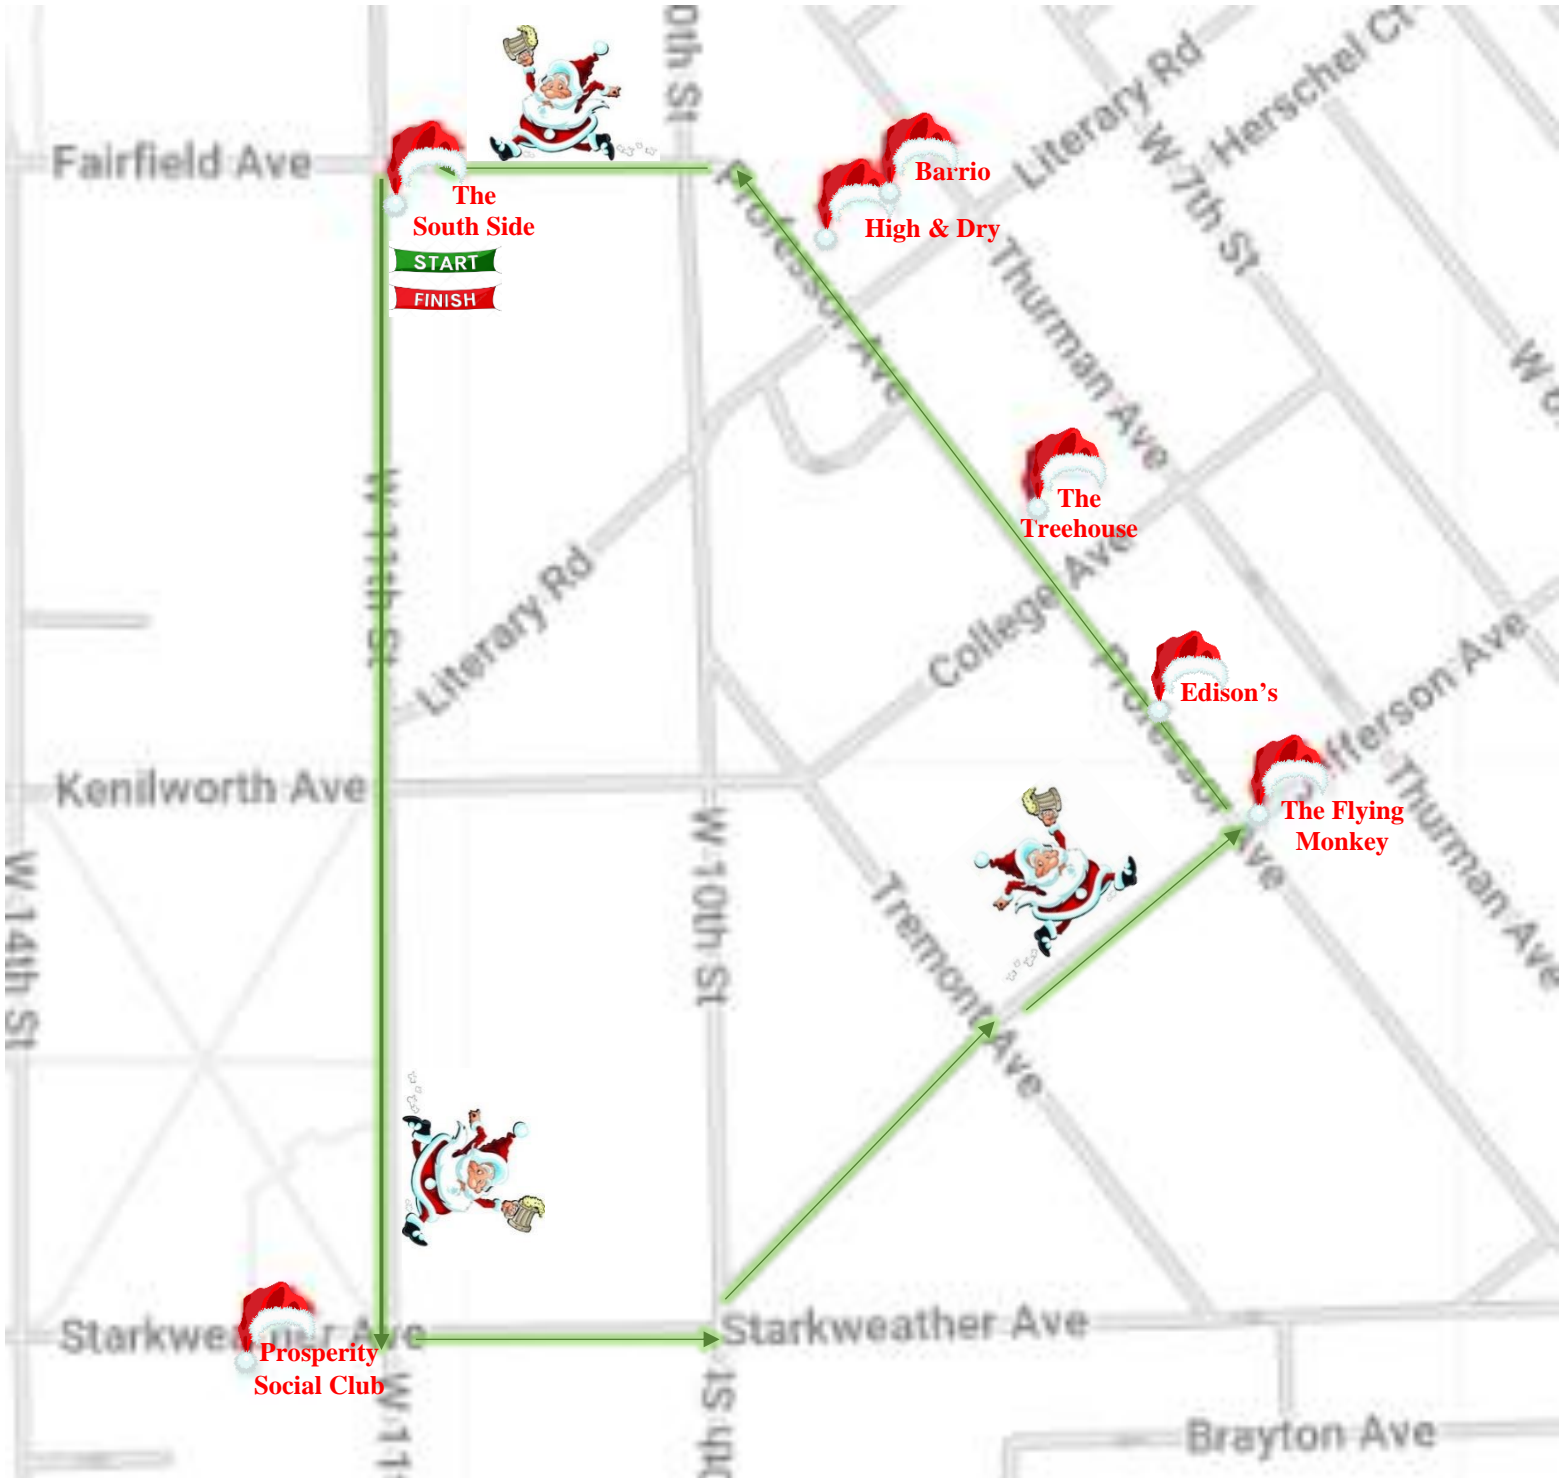

SANTAS IN TREMONT RUN

Course Map

1 MILE RUN/WALK/CRAWL