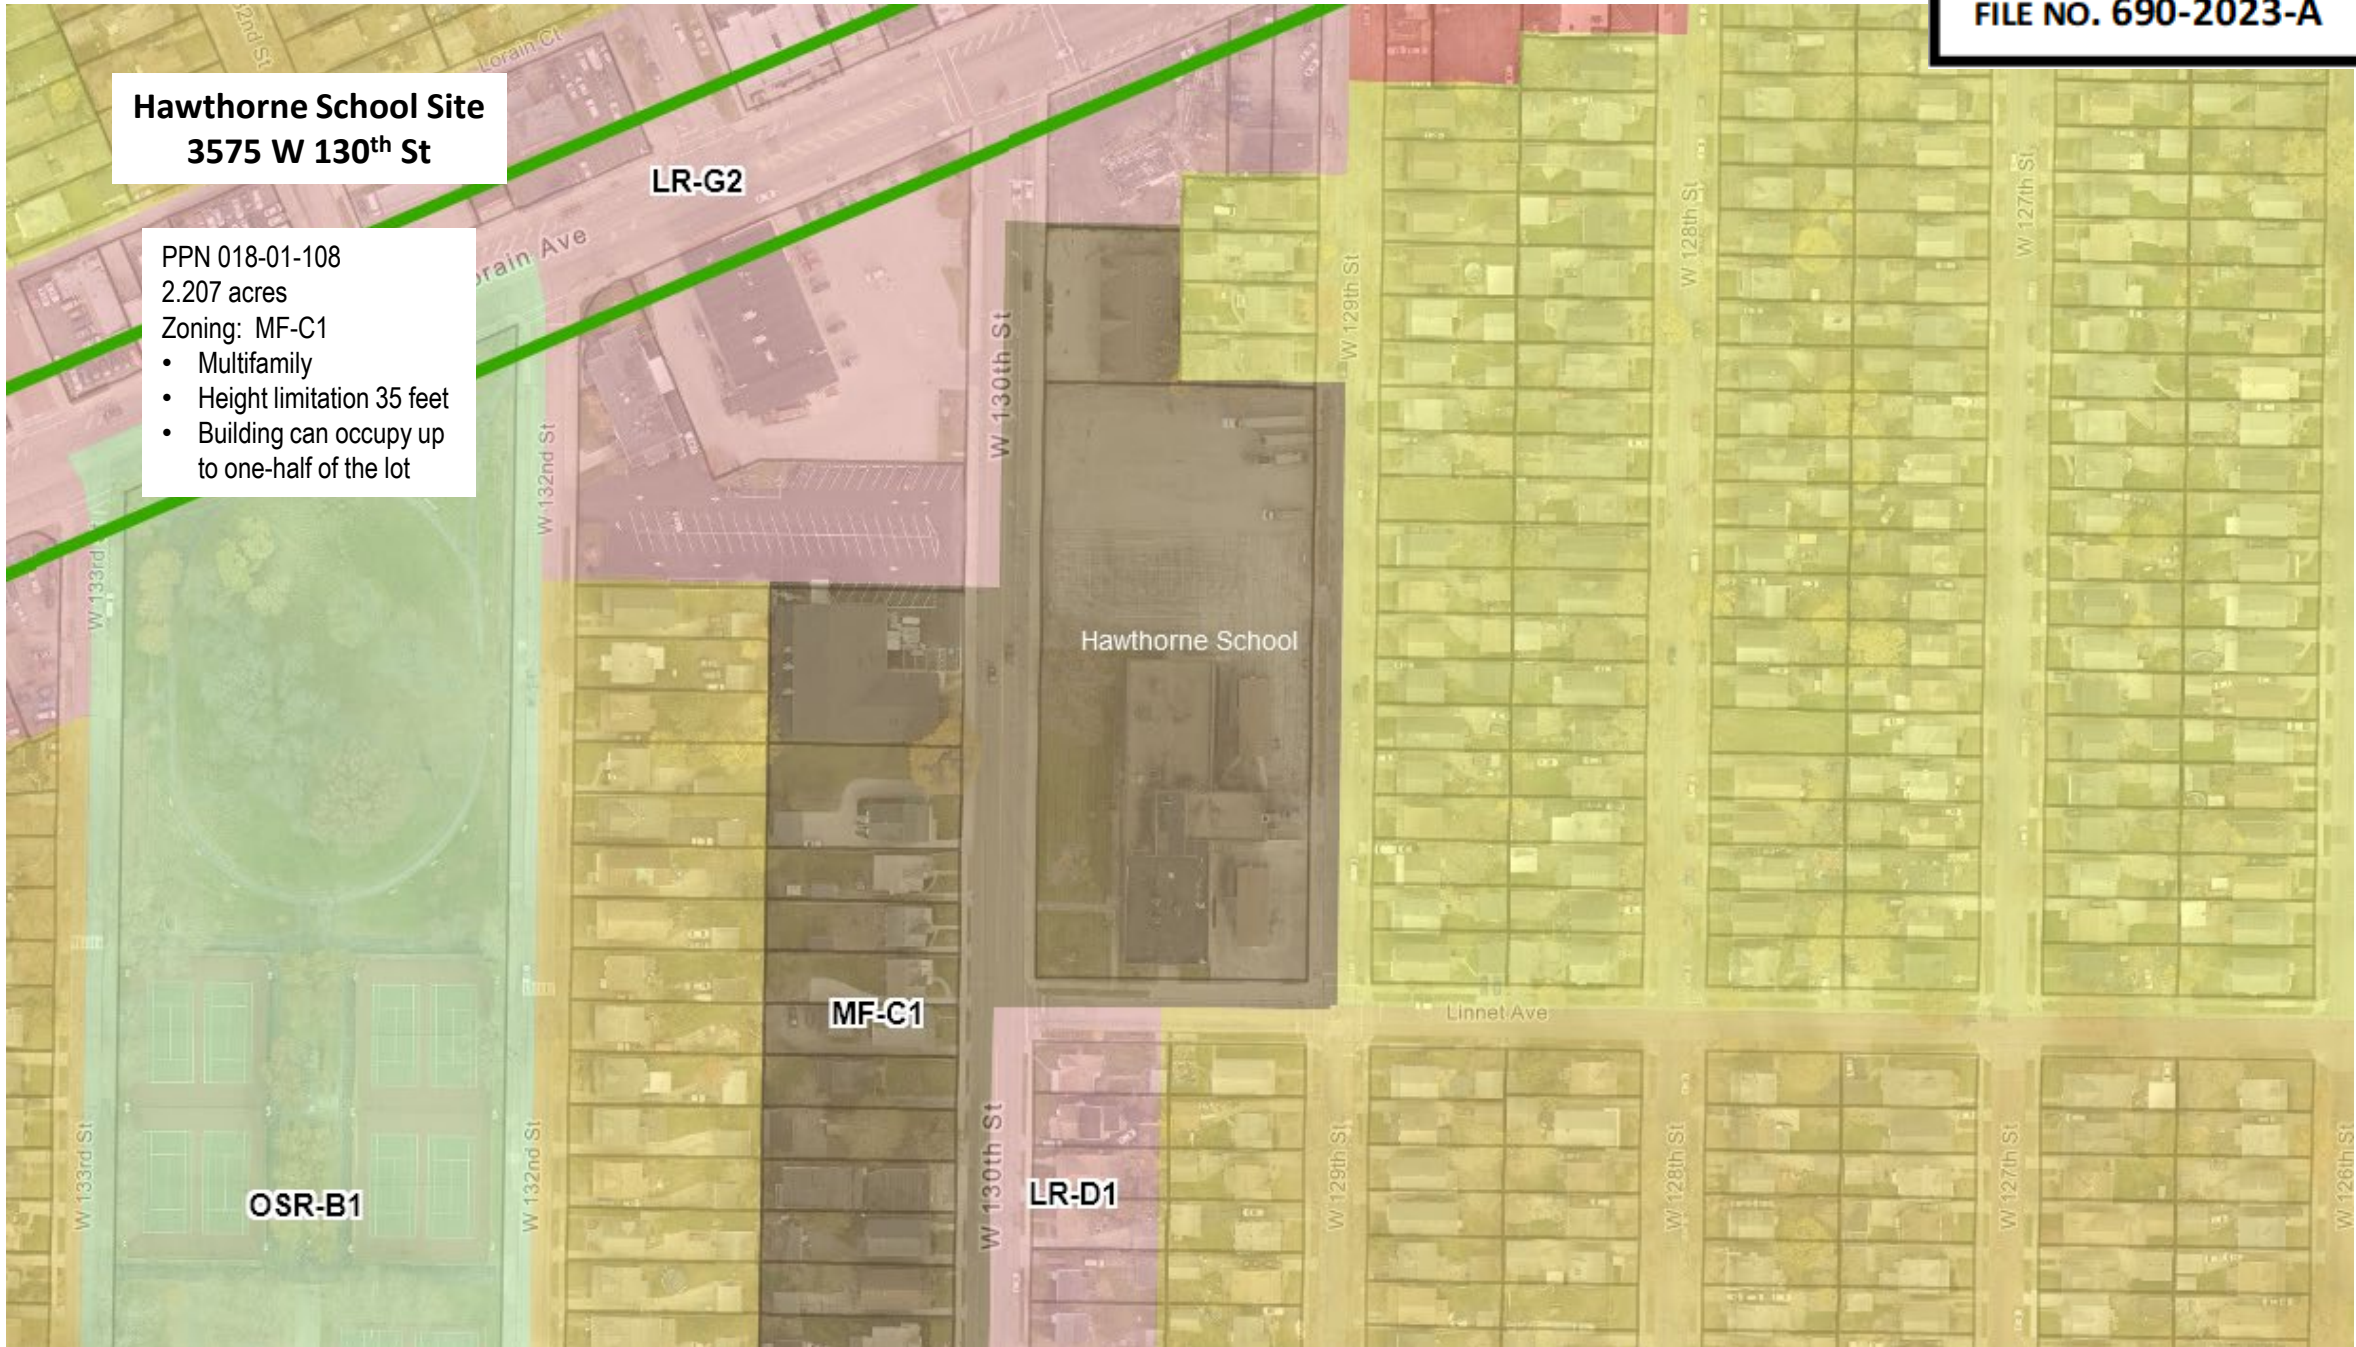

**Hawthorne School Site
3575 W 130th St**

PPN 018-01-108
2.207 acres
Zoning: MF-C1

- Multifamily
- Height limitation 35 feet
- Building can occupy up to one-half of the lot

LR-G2

Hawthorne School

MF-C1

OSR-B1

LR-D1

W 133rd St

W 132nd St

W 130th St

W 129th St

W 128th St

W 127th St

W 126th St

Lorain Ave

Linnet Ave