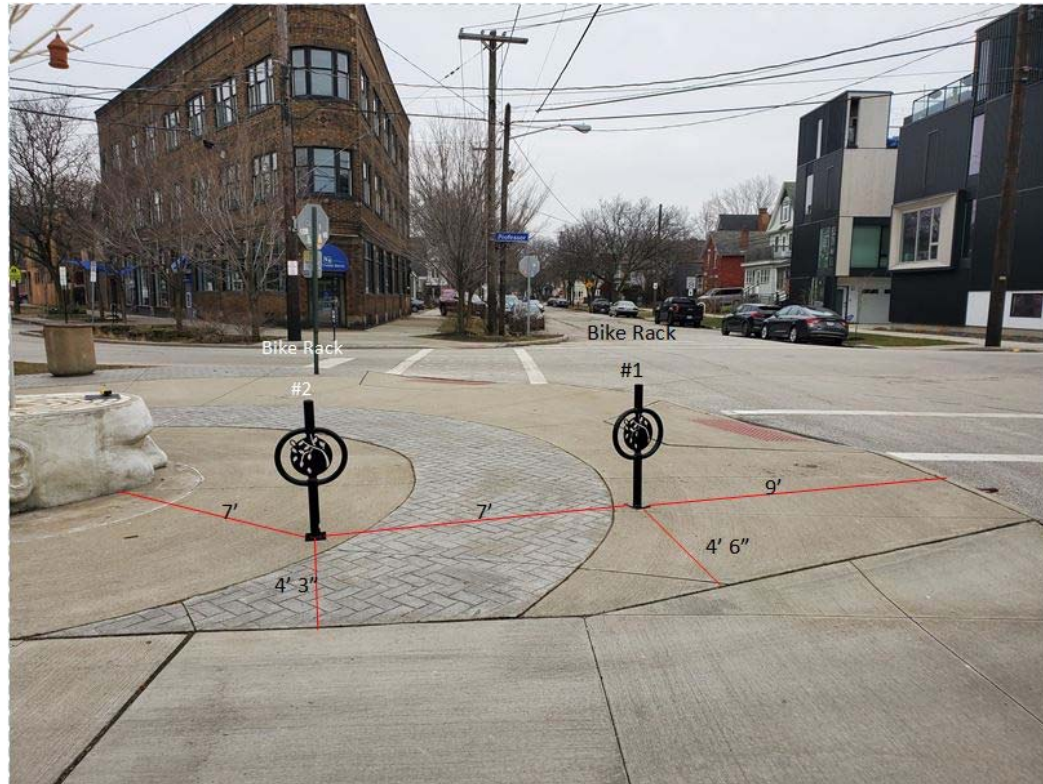

Northeast Ohio College Preparatory School

2280 Professor Ave.

5' from telephone pole

3' apart

12' from fence

Professor Market Location

Professor Market

2233 Professor Ave.

7' 3" from telephone pole

2' from end of concrete

11' from building

The Treehouse Location

The Treehouse

820 College Ave. (Professor Ave. side of building)

7' 3" from telephone pole

2' from end of concrete

11' from building

Dendrite Sculpture Location

Dendrite Sculpture
2151 Professor Ave
9' from the street
7' between the bike racks
7' from the bike rack to the sculpture

Dendrite Sculpture Location

Dendrite Sculpture

2151 Professor Ave

5' from the sculpture

Both 3rd & 4th bike rack are 4' 6" from driveway

7' apart

Dendrite Sculpture Location

Dendrite Sculpture

2151 Professor Ave

7' between each Bike Racks