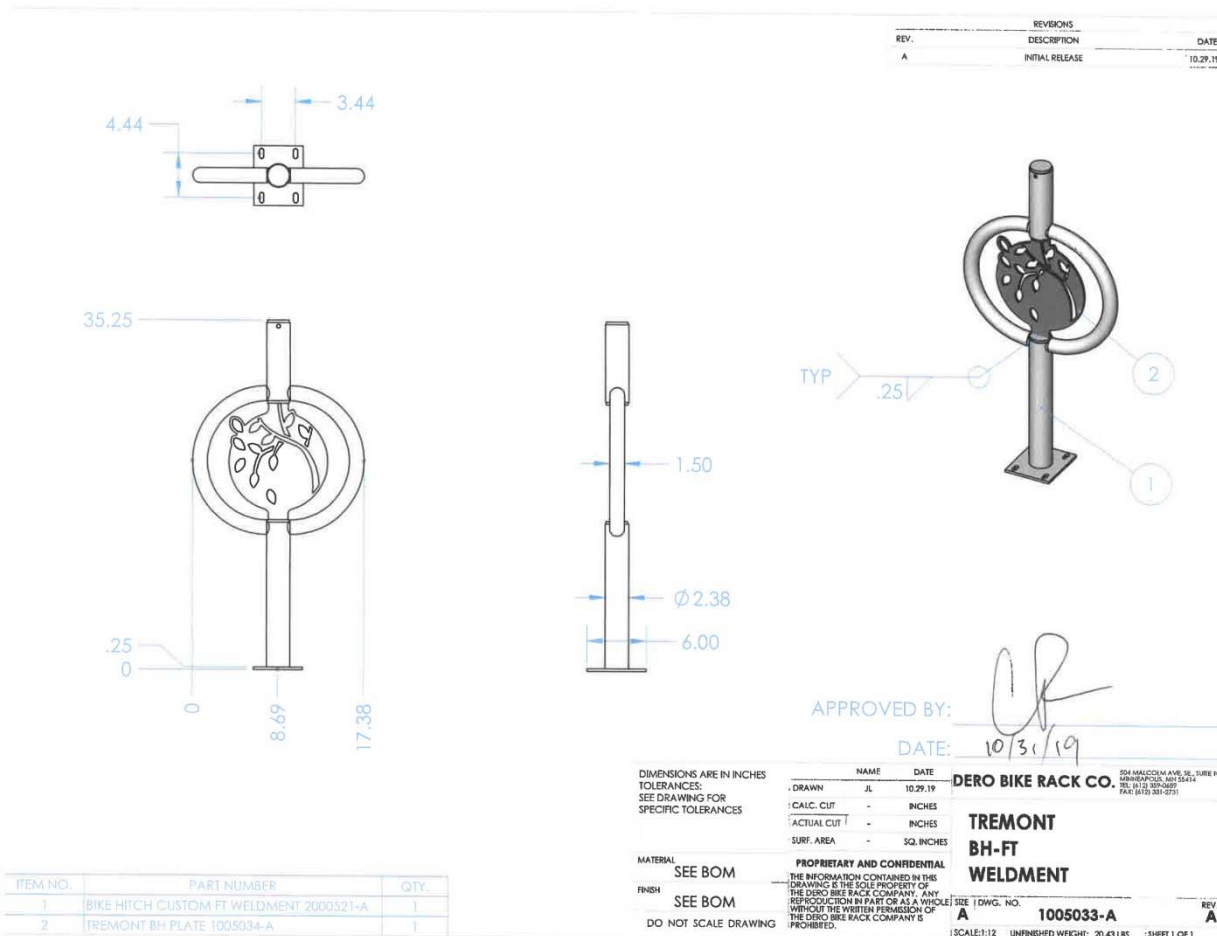

7' 3" from telephone pole

2' from end of concrete

11' from building

The Treehouse Location

The Treehouse

820 College Ave. (Professor Ave. side of building)

7' 3" from telephone pole

2' from end of concrete

2151 Professor Ave

5' from the sculpture

Both 3rd & 4th bike rack are 4' 6" from driveway

7' apart

Dendrite Sculpture Location

Dendrite Sculpture

2151 Professor Ave

7' between each Bike Racks

10' 7" from side walk

5th bike rack is 4' 8" from driveway

3D Drawing

Installation

- **Installation will be done by a professional contractor**
 - Installation Method: In-ground mount is embedded into concrete base.
 - Flange mount 5.5" x 5.25" x .25" foot - 4 anchors
 - It is the responsibility of the installer to ensure that all base materials into which the rack will be installed can support the rack and will not be damaged by any required installation procedures.