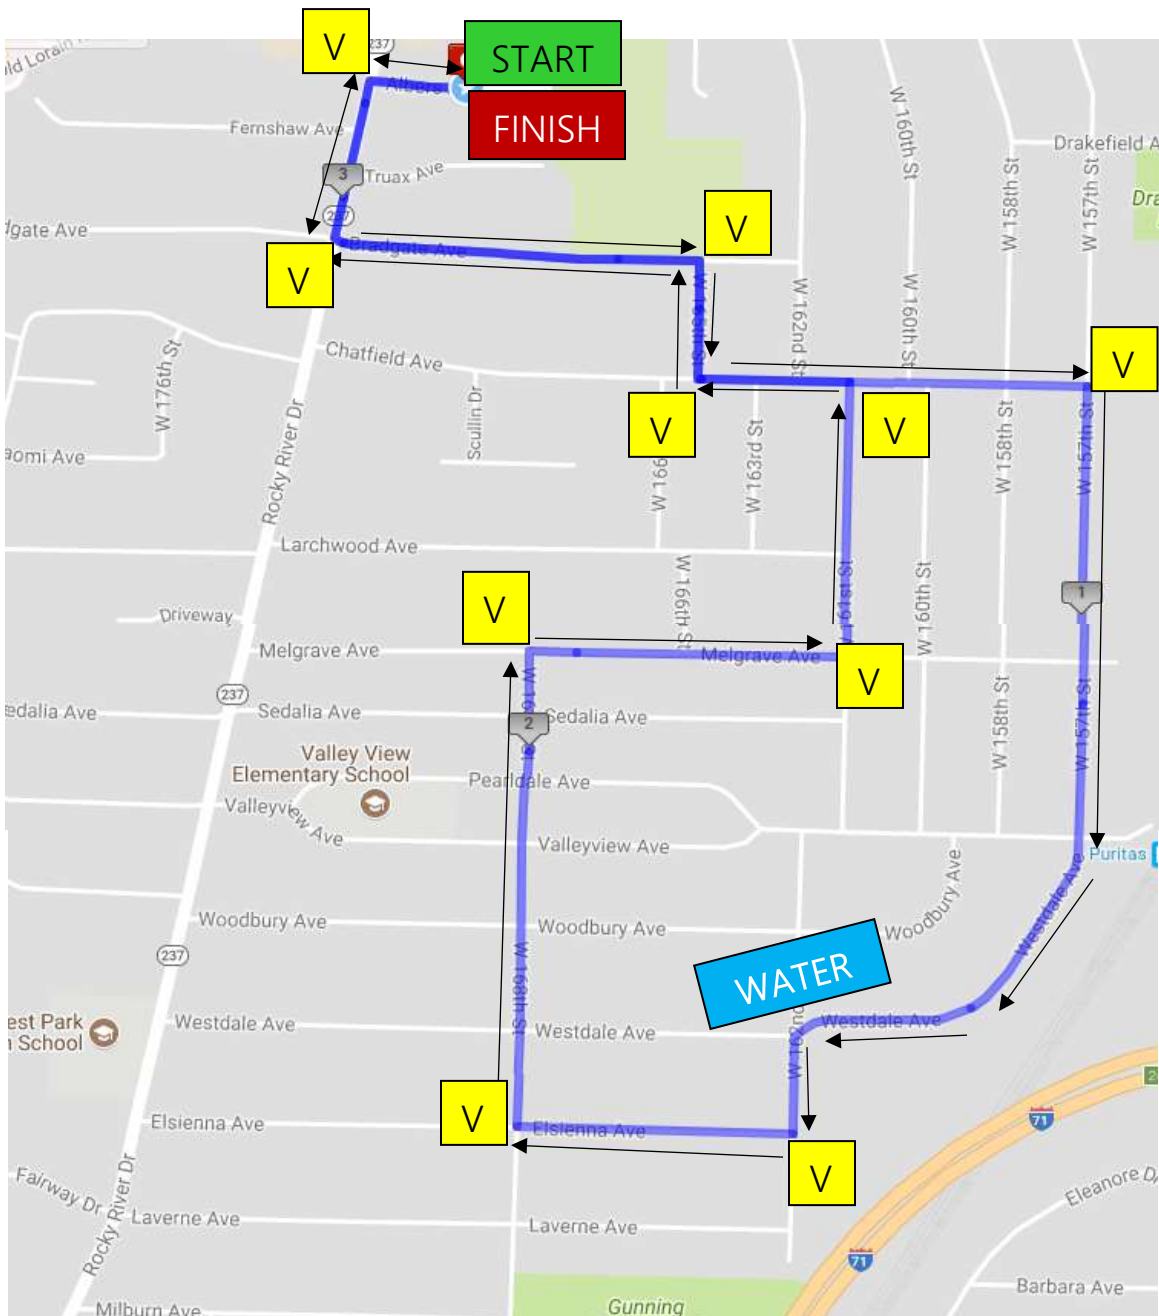

# Dead Sprint 5K

**START: On Albers Ave., behind West Park Station**

- Head west
- Turn left on Rocky River Dr.
- Turn left on Bradgate Ave.
- Turn right on West 165<sup>th</sup> St.
- Turn left on Chatfield Ave.
- Turn right on West 157<sup>th</sup> St.
- Continue on Westdale Ave.
- Turn left on West 162<sup>nd</sup> St.
- Turn right on Elsienna Ave.

- Turn right on West 168<sup>th</sup> St.
  - Turn right on Melgrave Ave.
  - Turn left on W. 161<sup>st</sup> St.
  - Turn left on Chatfield
  - Turn right on W. 165<sup>th</sup> St.
  - Turn left on Bradgate
  - Turn right on Rocky River Dr.
  - Turn right on Albers Ave.
- FINISH: On Albers Ave., behind West Park Station**