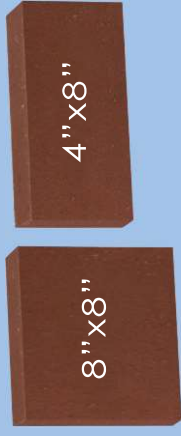

ROCKY COLAVITO STATUE - FRONT VIEW

HSB ARCHITECTS + ENGINEERS

ROCKY COLAVITO STATUE - SIDE VIEW

HSB ARCHITECTS + ENGINEERS

ROCKY COLAVITO STATUE - TOP VIEW

ROCKY COLAVITO STATUE - SITE PLAN

CONCEPT IMAGE

HSB ARCHITECTS
+ ENGINEERS

ROCKY COLAVITO STATUE - SIDE VIEW

FRAMING STONE MATERIAL OPTIONS

DONATION BRICK MATERIAL

BRONZE DEDICATION PLAQUE

CAST BRONZE STATUE

BLACK GRANITE BASE OR SIMILAR

MARBLE DONATION PLAQUES

STATUE HEIGHT = 6'-0"

2'-0" PEDESTAL

TOTAL WALL HEIGHT = 2'-3"

ROCKY COLAVITO STATUE - DETAILS

CONCEPT IMAGE

ROCKY COLAVITO STATUE - FRONT VIEW

HSB ARCHITECTS
+ ENGINEERS