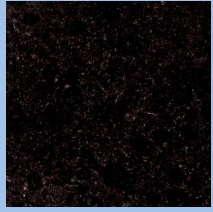

ROCKY COLAVITO STATUE - SIDE VIEW

FRAMING STONE MATERIAL OPTIONS

DONATION BRICK MATERIAL

BRONZE DEDICATION PLAQUE

CAST BRONZE STATUE

BLACK GRANITE BASE OR SIMILAR

MARBLE DONATION PLAQUES

STATUE HEIGHT = 6'-0"