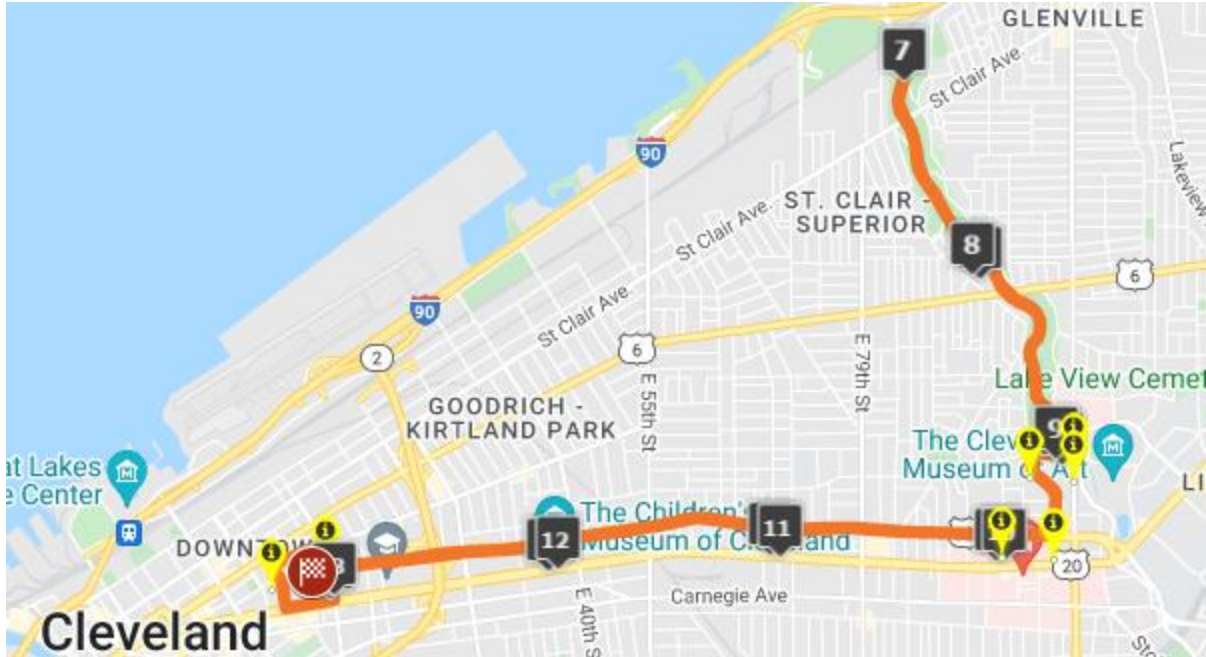

Hofbrauhaus Half Marathon Course Map

- **Start on Chester Ave, just before East 19th St**
- Turn left on E 18th St
- Head west on Payne Ave toward E 17th St
- Head southeast on E 13th toward Dodge
- Turn left onto Euclid Ave
- Turn left onto E 18th St
- Head east onto Chester Ave
- Turn left onto E 101st St (turns into Ansel Rd)
- Turn right onto Mt Sinai Dr
- Turn left onto E 105th St
- Turn left on MLK Jr Dr
- Turnaround on MLK Jr Dr near E 88th St
- Turn right onto E 105th St
- Turn right onto Mt Sinai Dr
- Turn left onto Ansel Rd
- Turn right onto Chester Ave
- **Finish on Chester Ave near Hofbrauhaus**