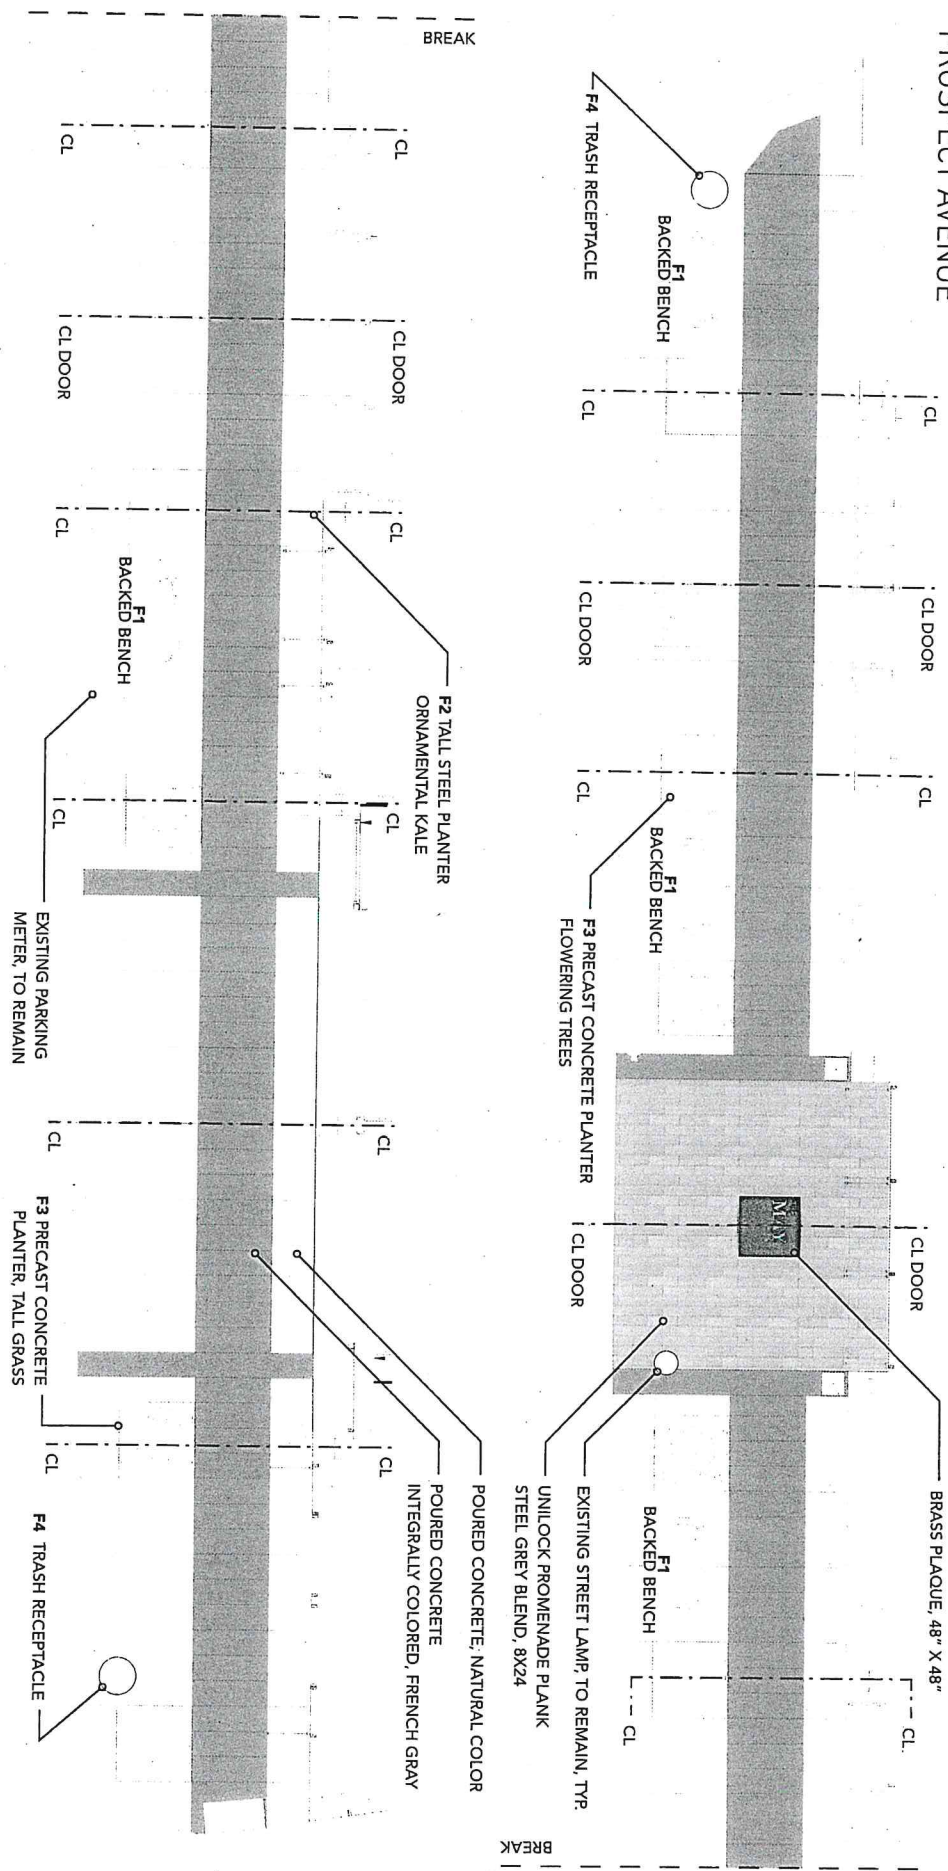

## PROSPECT AVENUE

**BEDROCK**  
— DETROIT —

**GEIS**  
COMPANIES

MAY COMPANY BUILDING REDEVELOPMENT

200 EUCLID AVE. CLEVELAND, OH

GSL  
Architects