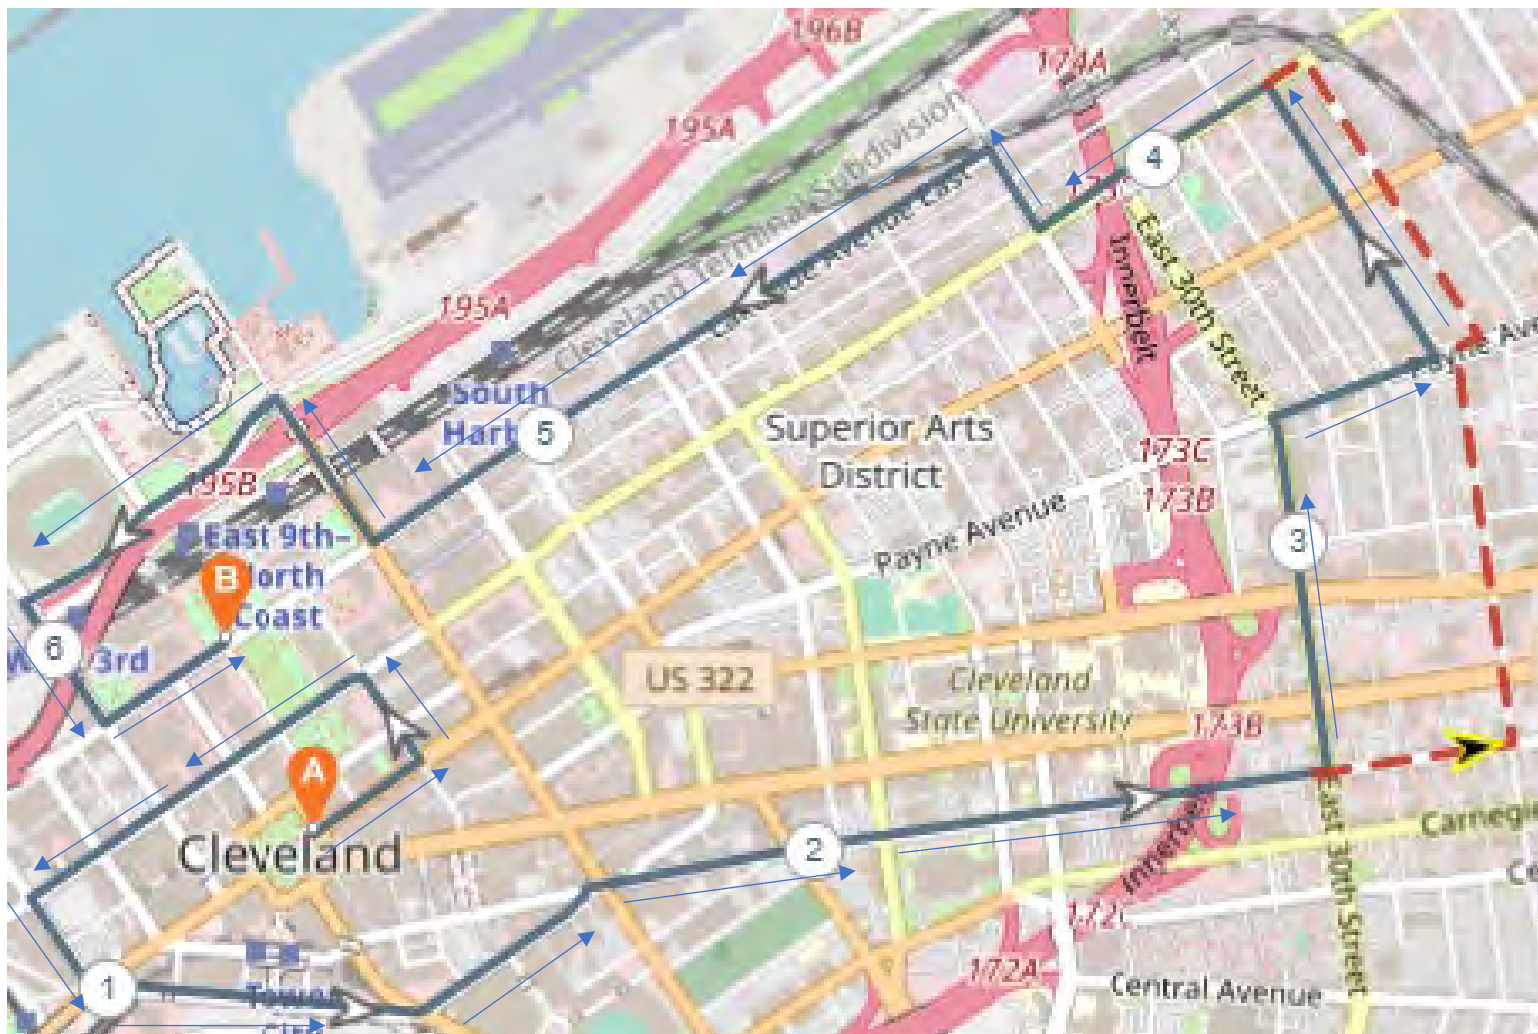

START: Public Square – West Side
West on Superior Ave
Left on W Huron Rd
Continue on Huron Rd East
Right on Prospect Ave
Left on E 18th St
Left on St. Clarie Ave
Right on W 3rd
Right on W Lakeside Ave
FINISH: Convention Center

Pan American Games 5K Map

Pan American Games 10K Map

START: Public Square – East Side	Left on W 9 th St	Left on E 30 th	Right on E 26 th St	Left on W 3 rd St
Straight on Superior Ave	Left on W Huron Rd	Right on Payne Ave	Left on Lakeside Ave	Left on W Lakeside Ave
Left on E 6 th St	Continue on Huron Rd East	Left on E 34 th St	Right on E 9 th St	FINISH: Convention Center
Left on St. Claire Ave	Right on Prospect Ave	Left on St. Claire Ave	Left on Erie Side Ave	

Pan Am 1 Mile

START: Public Square West
Head out on Detroit Ave
Right on W 9th St
Right on W Lakeside Ave
FINISH: Convention Center

Pan American Games Half Marathon Map

- START: Public Square – East Side
- East on Superior Ave
- Left on E 6th St
- Left on St. Clair Ave
- Left on W 9th St
- Continue on W Huron Ave
- Continue on Huron Rd East
- Right on Prospect Ave
- Right on Prospect St
- Left on Carnegie Ave
- Left on E 105th
- Left on MLK Dr
- Left on Cleveland Lakefront Bikeway
- Veer on N Marginal Rd
- Continue on Erie Side Ave
- Left on W 3rd St
- Left on W Lakeside Ave
- FINISH: Convention Center