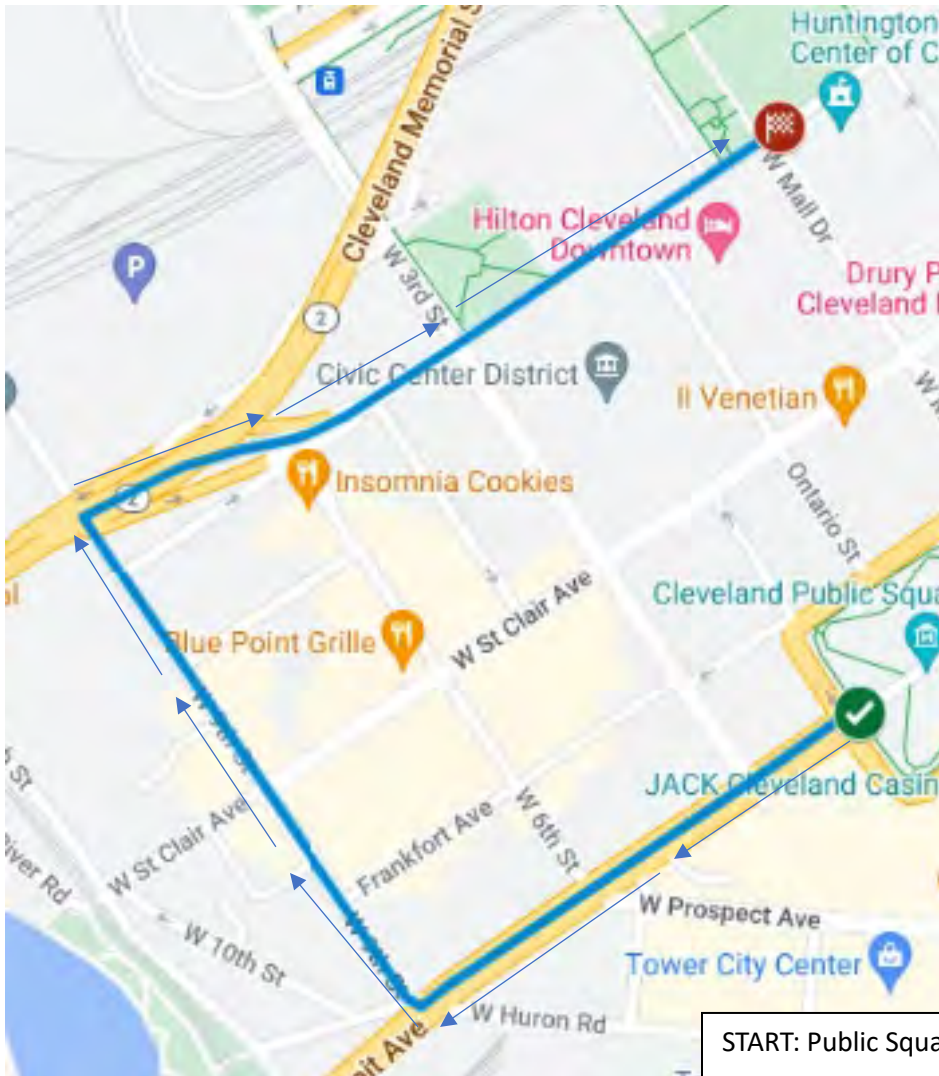

START: Public Square – West Side
West on Superior Ave
Left on W Huron Rd
Continue on Huron Rd East
Right on Prospect Ave
Left on E 18th St
Left on St. Clarie Ave
Right on W 3rd
Right on W Lakeside Ave
FINISH: Convention Center

Pan American Games 5K Map

Pan American Games 10K Map

START: Public Square – East Side	Left on W 9 th St	Left on E 30 th	Right on E 26 th St	Left on W 3 rd St
Straight on Superior Ave	Left on W Huron Rd	Right on Payne Ave	Left on Lakeside Ave	Left on W Lakeside Ave
Left on E 6 th St	Continue on Huron Rd East	Left on E 34 th St	Right on E 9 th St	FINISH: Convention Center
Left on St. Claire Ave	Right on Prospect Ave	Left on St. Claire Ave	Left on Erie Side Ave	

Pan Am 1 Mile

START: Public Square West
Head out on Detroit Ave
Right on W 9th St
Right on W Lakeside Ave
FINISH: Convention Center

Pan American Games Half Marathon Map

- START: Public Square – East Side
- East on Superior Ave
- Left on E 6th St
- Left on St. Clair Ave
- Left on W 9th St
- Continue on W Huron Ave
- Continue on Huron Rd East
- Right on Prospect Ave
- Right on Prospect St
- Left on Carnegie Ave
- Left on E 105th
- Left on MLK Dr
- Left on Cleveland Lakefront Bikeway
- Veer on N Marginal Rd
- Continue on Erie Side Ave
- Left on W 3rd St
- Left on W Lakeside Ave
- FINISH: Convention Center