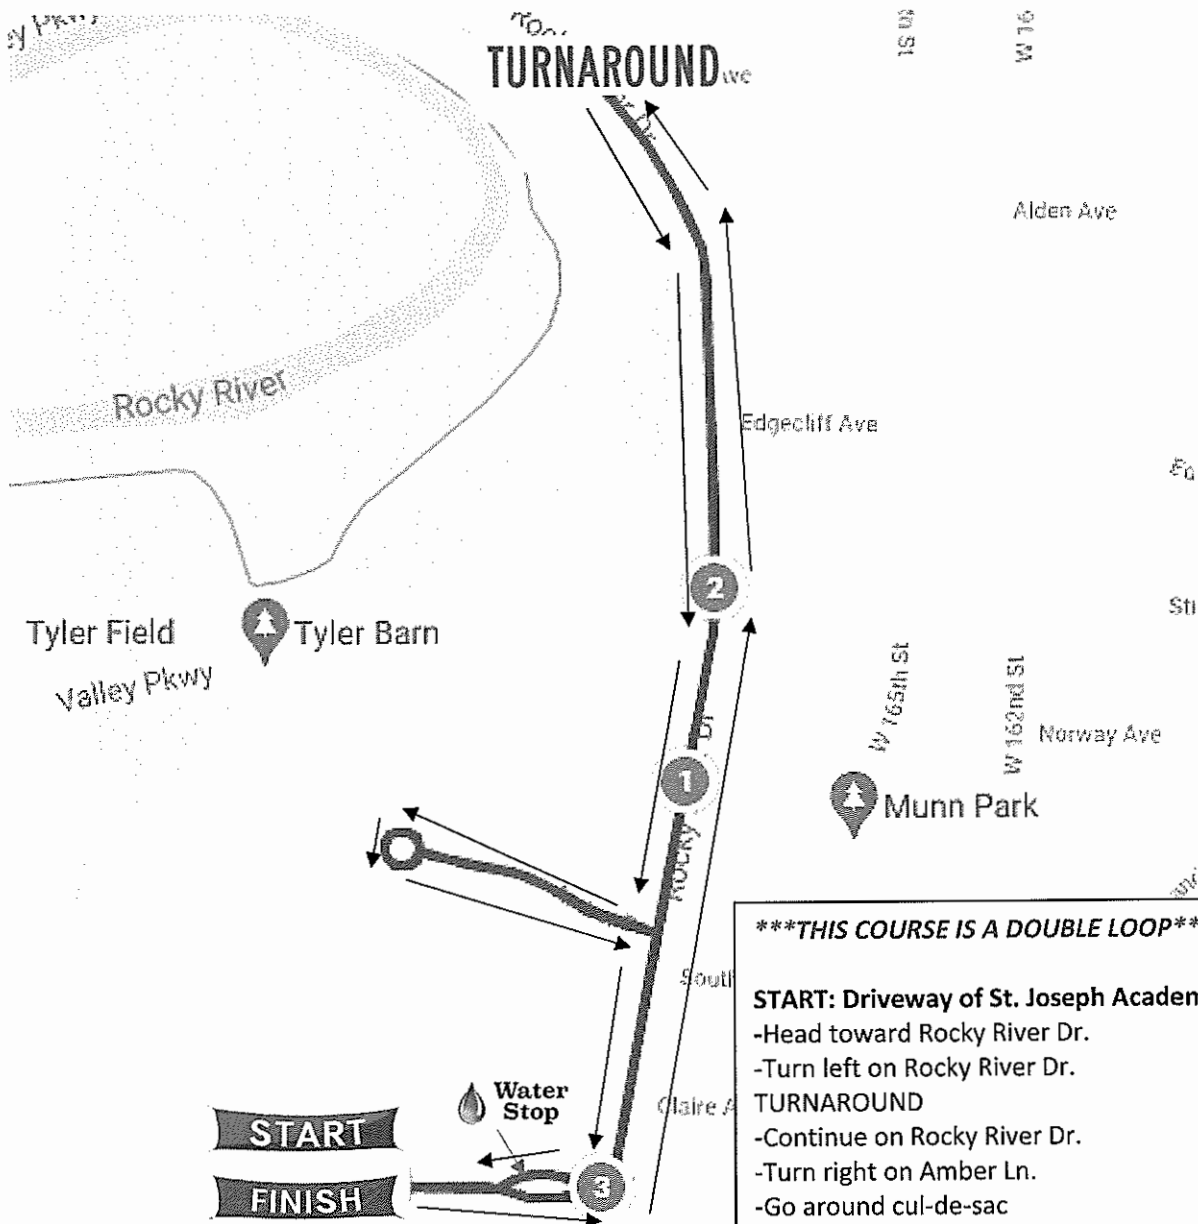

### CHN Believe in Home 5K Course Map

**\*\*\*THIS COURSE IS A DOUBLE LOOP\*\*\***

- START: Driveway of St. Joseph Academy**
- Head toward Rocky River Dr.
- Turn left on Rocky River Dr.
- TURNAROUND**
- Continue on Rocky River Dr.
- Turn right on Amber Ln.
- Go around cul-de-sac
- Turn right on Rocky River Dr.
- Turn right into St. Joseph Academy driveway
- TURNAROUND**
- Continue on same course for 2<sup>nd</sup> loop
- FINISH: Driveway of St. Joseph Academy**