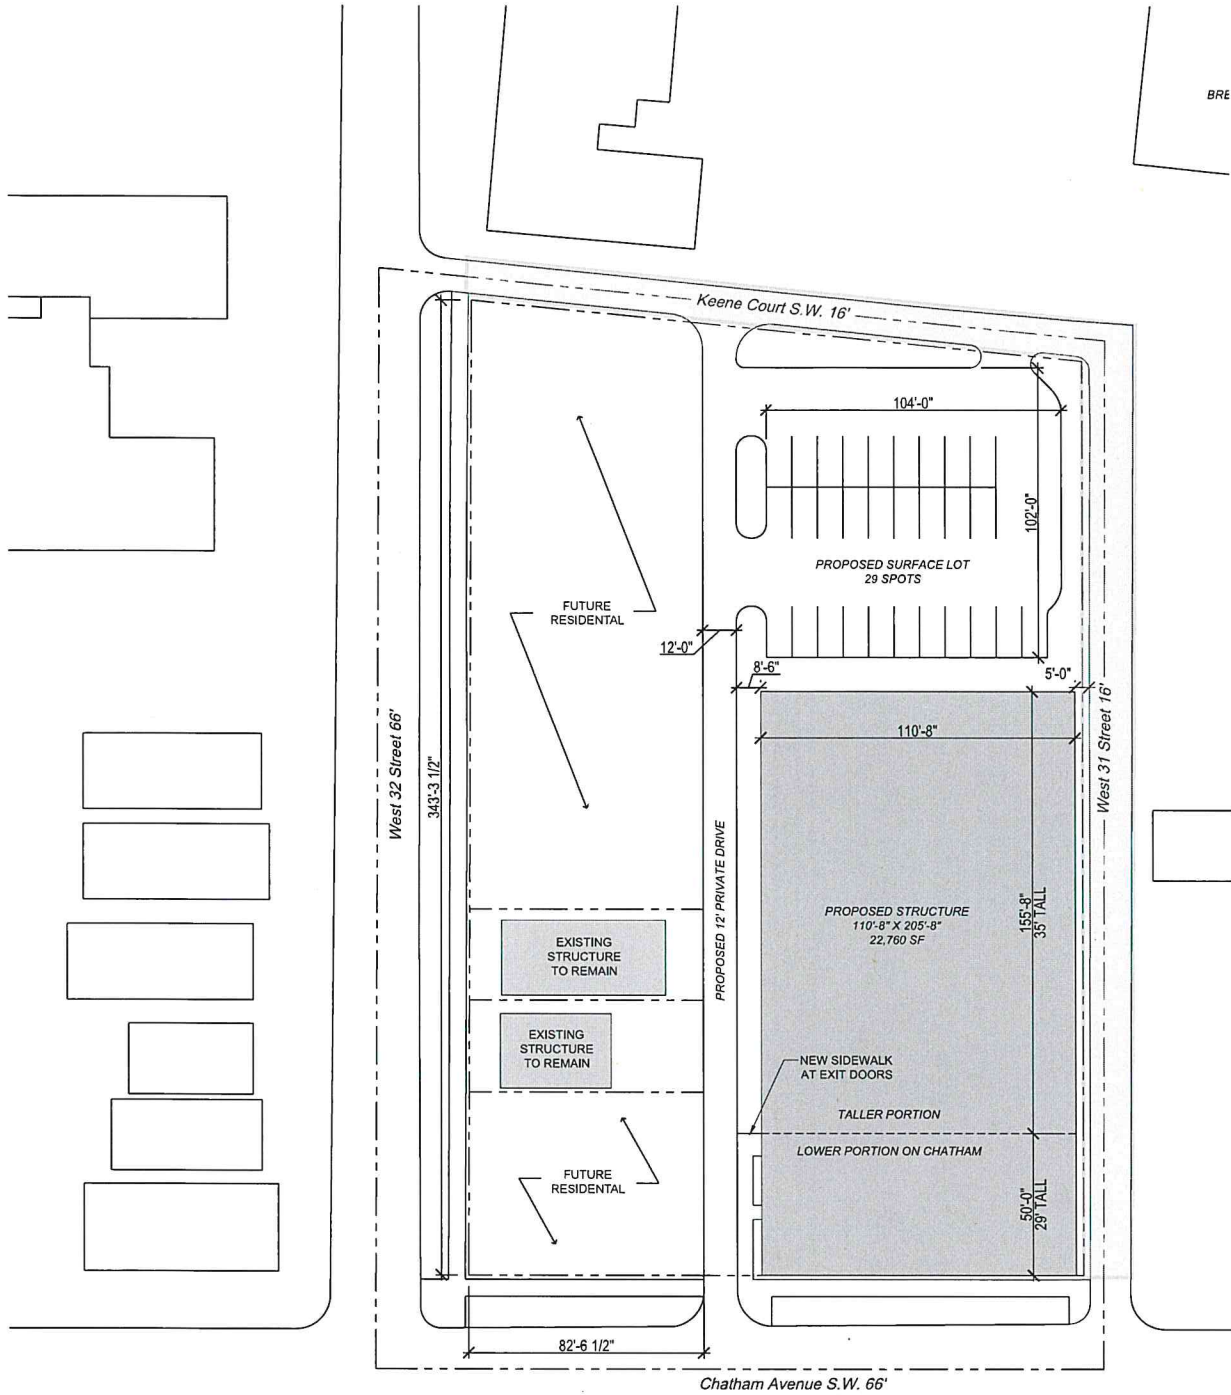

BRE

SAINT IGNATIUS HIGH SCHOOL
ATHLETIC TRAINING FACILITY
 NEIGHBORHOOD - CURRENT & PROPOSED

Installation

- **Installation will be done by a professional contractor**
 - Installation Method: In-ground mount is embedded into concrete base.
 - Flange mount 5.5" x 5.25" x .25" foot - 4 anchors
 - It is the responsibility of the installer to ensure that all base materials into which the rack will be installed can support the rack and will not be damaged by any required installation procedures.