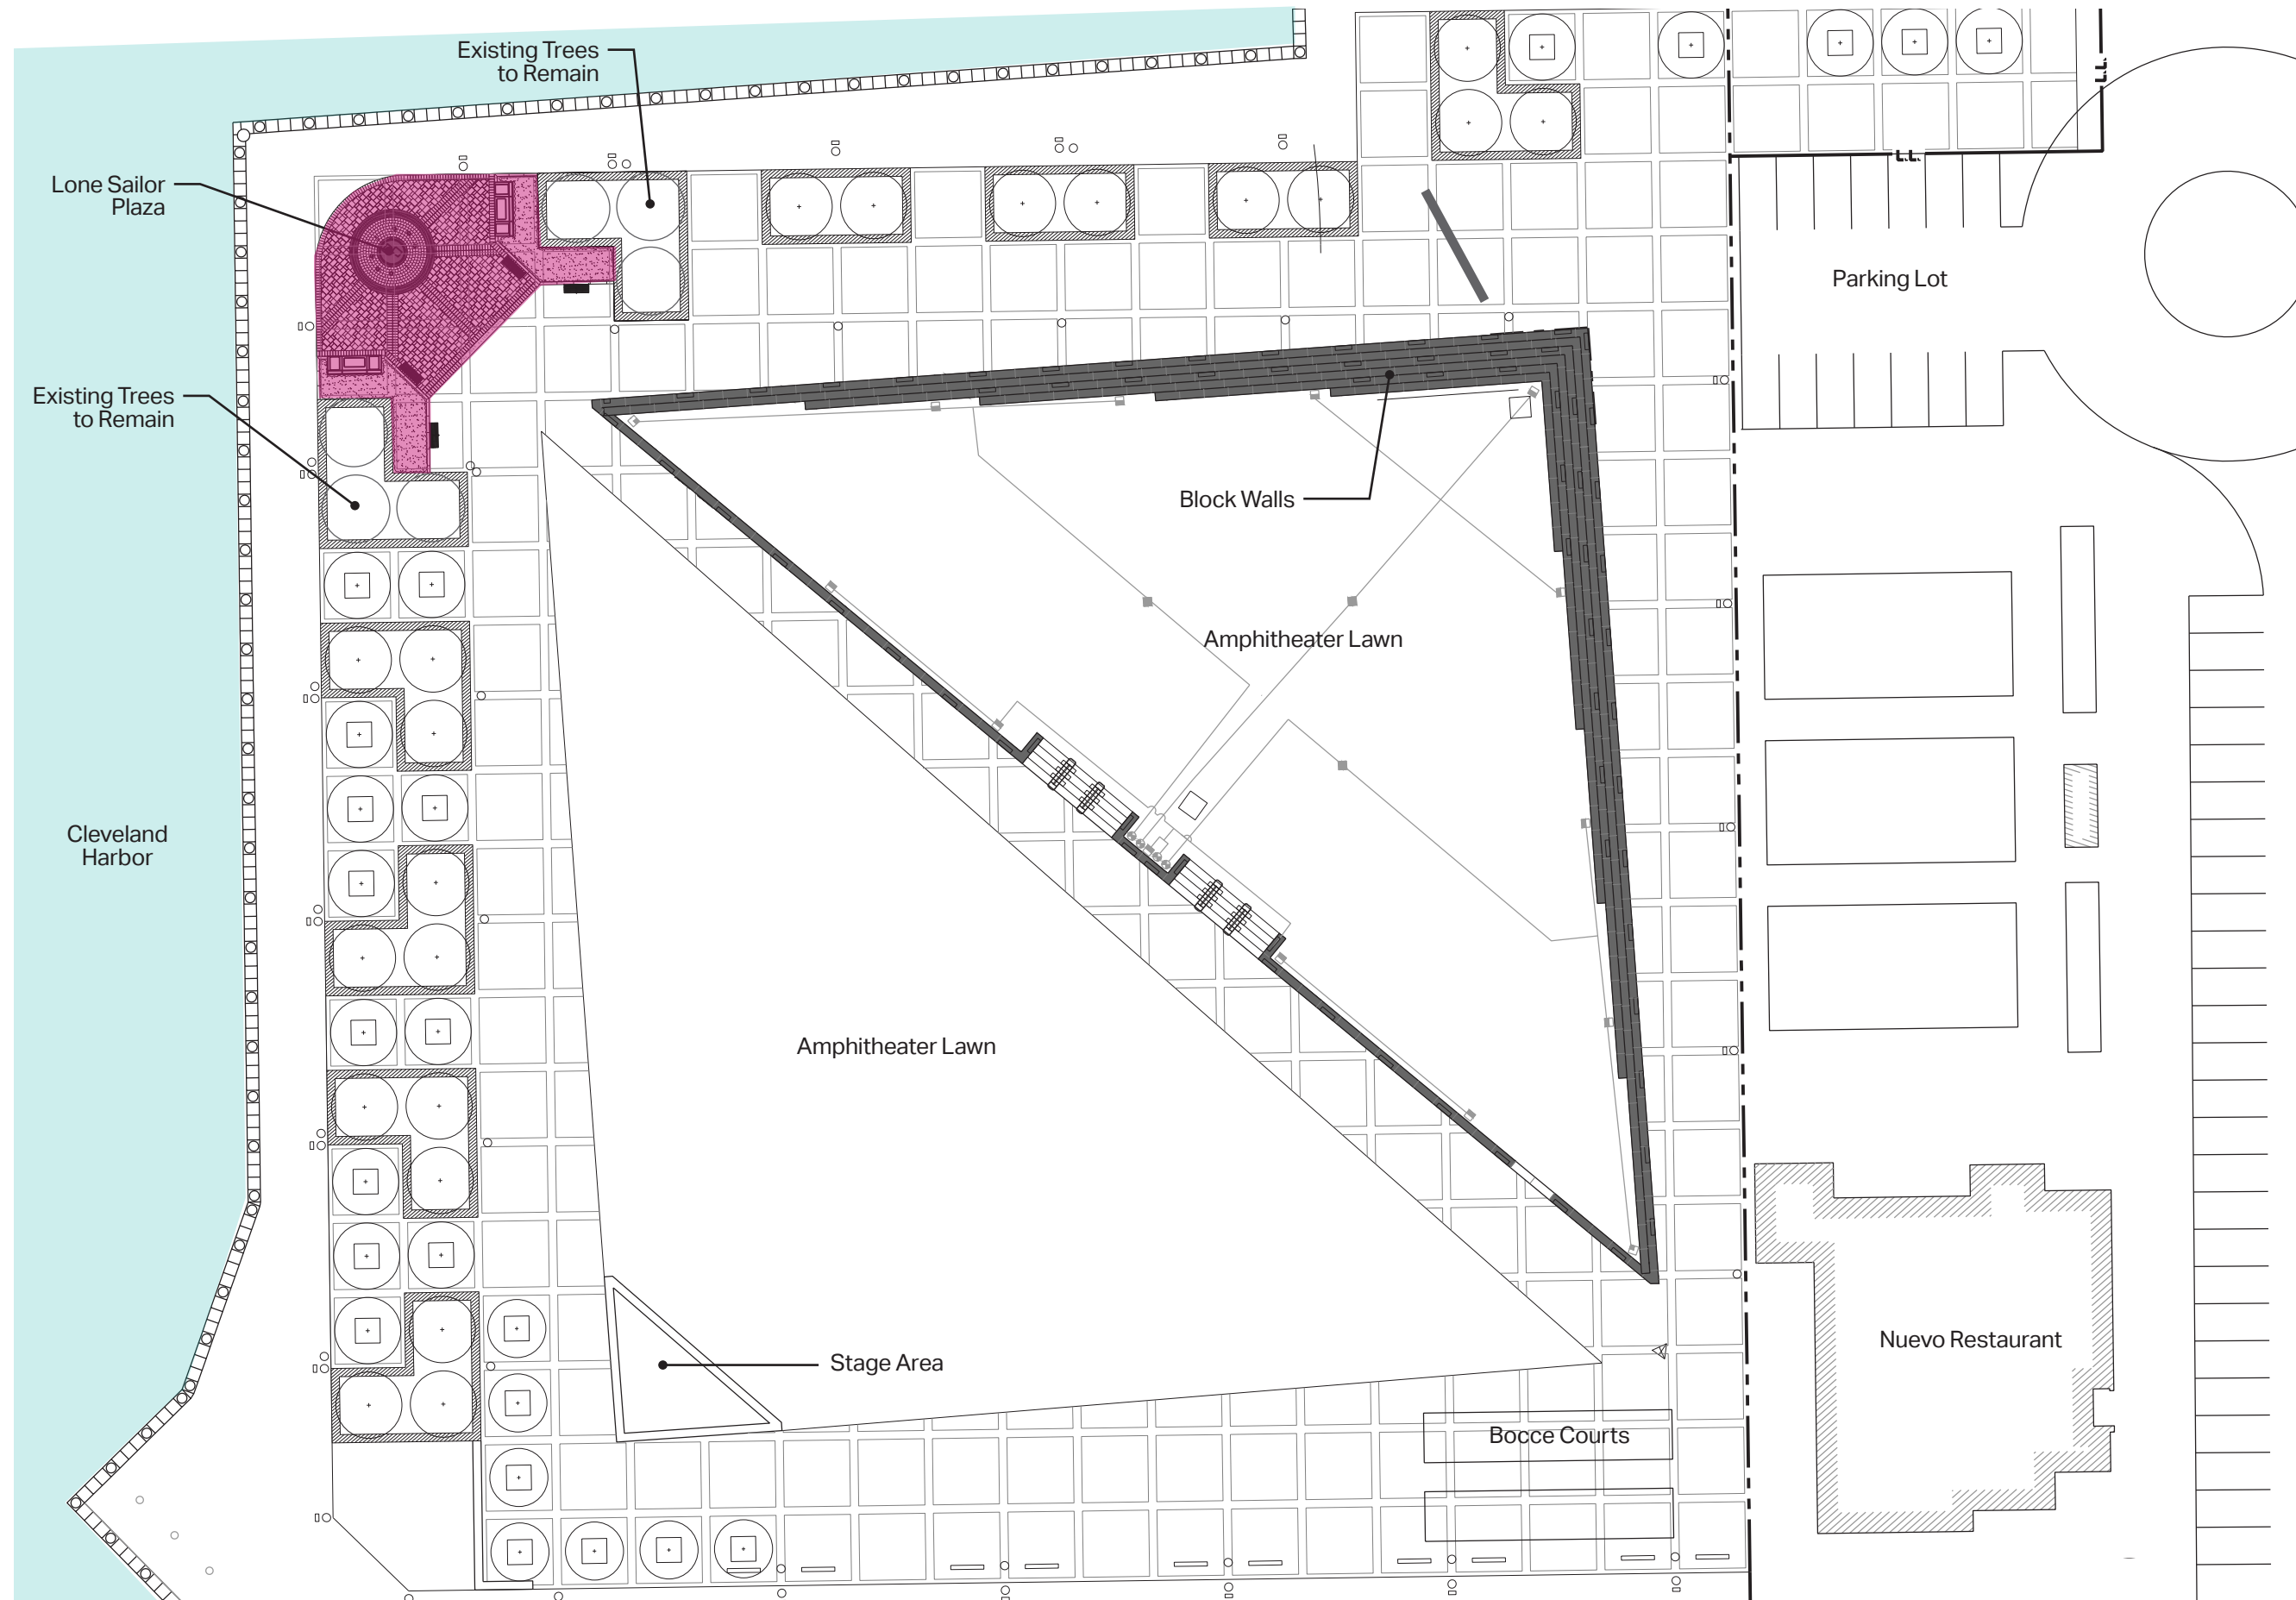

Existing Conditions Plan

CLEVELAND PLANNING COMMISSION

Site Plan

USS Cleveland Legacy Foundation - The Lone Sailor Monument

Site Plan Enlargement

Donor Wall
Polished Cast in Place Concrete
(Medium Gray Color)

Cobblestone Paver Edging
Unilock Townhall
Size: 3'-7/8" x 7-7/8" x 2-3/8"
Pattern: Sailor Course
Single & Triple

Paver Edging
Unilock Umbriano Midnight Sky
Size: 7-7/8" x 15-3/4" x 2-3/4"
Pattern: Sailor Course
Single & Double

Paver Field
Unilock Umbriano Winter Marvel
Size: 13-7/8" x 21-1/2" x 2-3/8"
14-1/4" x 14-1/4" x 2-3/8"
7" x 14-1/4" x 2-3/8"
Pattern: Random

Front Wall Elevation

Plaque A
The Lone Sailor Cleveland
44"H x 30"W x 1/2" D

Plaque B
The Lone Sailor Cleveland
38"H x 28"W x 1/2" D

Plaque C
Donor Recognition #1
36"H x 28"W x 1/2" D

Plaque D
Donor Recognition #2
36"H x 28"W x 1/2" D

Typical Donor Plaque
30"H x 55"W x 1/2" D
Two (2) Total