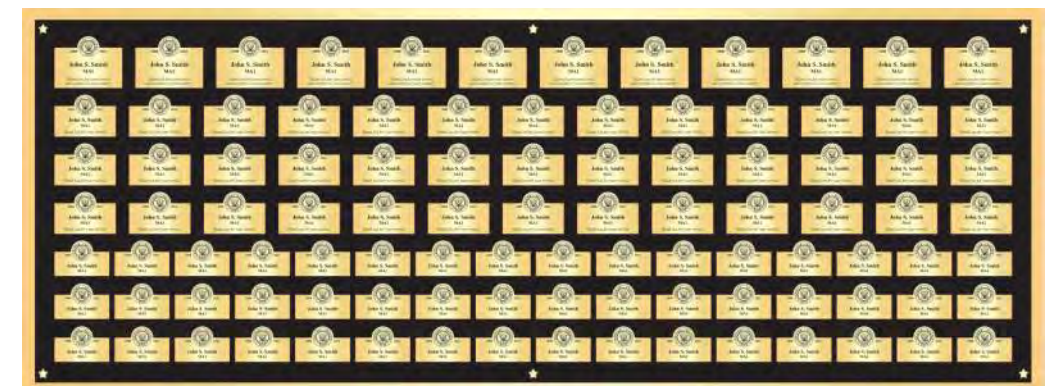

Typical Donor Plaque
30"H x 55"W x 1/2" D
Two (2) Total

Informational and Donor Plaques

Donor Frames