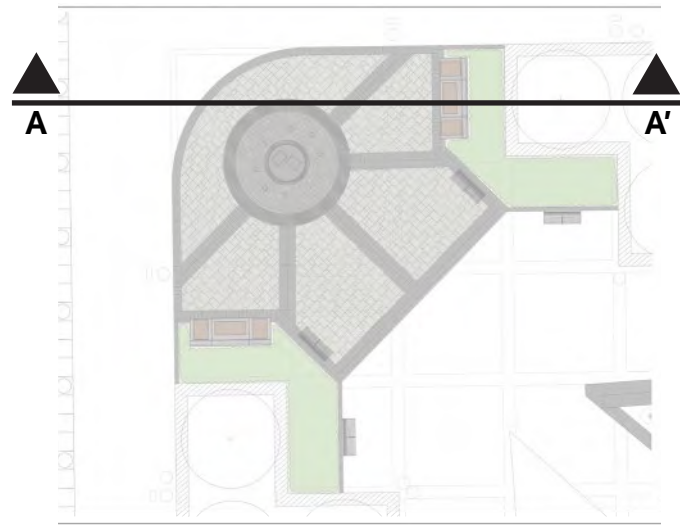

Paver Field
Unilock Umbriano Winter Marvel
Size: 13-7/8" x 21-1/2" x 2-3/8"
14-1/4" x 14-1/4" x 2-3/8"
7" x 14-1/4" x 2-3/8"
Pattern: Random

Front Wall Elevation

Plaque A
The Lone Sailor Cleveland
44"H x 30"W x 1/2" D

Plaque B
The Lone Sailor Cleveland
38"H x 28"W x 1/2" D

Plaque C
Donor Recognition #1
36"H x 28"W x 1/2" D

Plaque D
Donor Recognition #2
36"H x 28"W x 1/2" D

Typical Donor Plaque
30"H x 55"W x 1/2" D
Two (2) Total

Informational and Donor Plaques

Donor Frames

Side Wall Elevation (Northwest)

Section A-A'

Landscape Plan

CLEVELAND PLANNING COMMISSION

Creeping Lily Turf
Liriope muscari

Red Dynasty Tulips
Tulipa 'Red Dynasty' (or equivalent)

PLANT LIST					
QTY	SCIENTIFIC NAME	COMMON NAME	SIZE	CONDITION	MATURE SIZE (HEIGHT X WIDTH)
PERENNIALS					
200	<i>Liriope muscari</i>	Creeping Lily Turf	#1 Cont.	18" o.c.	12-18" x 15-18"
BULBS					
400	<i>Tulipa 'Red Dynasty' (or equivalent)</i>	Tulips (Red Dynasty or equivalent)	Bulb	Random Spacing	24-26" Height