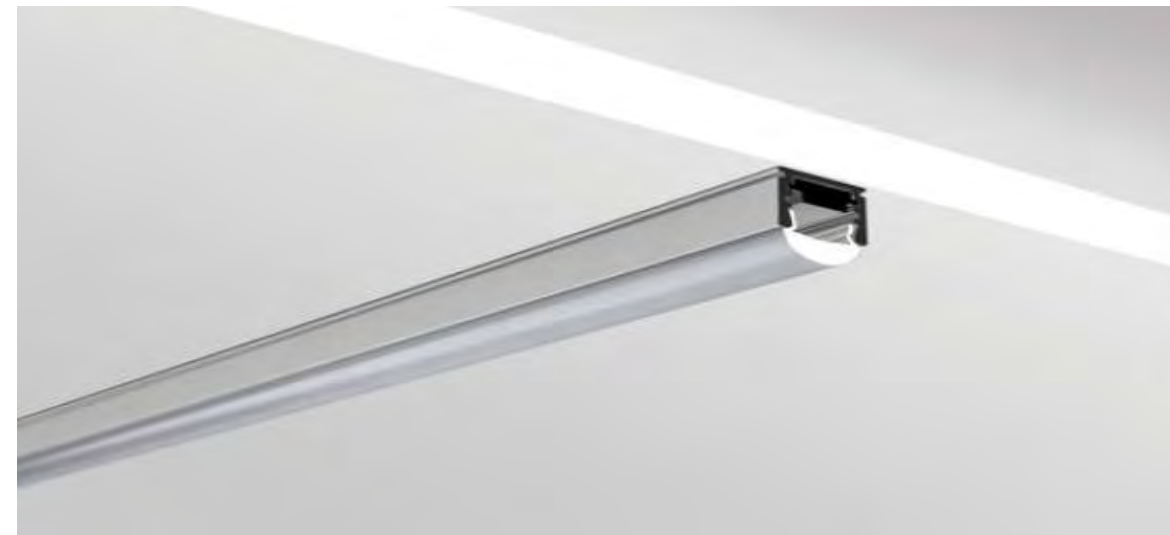

Lighting Plan

CLEVELAND PLANNING COMMISSION

Pole Light
Selux - Olvio Sistema Medio
North Coast Harbor Upgrade

Uplight
Hunza - In-grade Luminaire with Cast Aluminum Canister

Wall Wash
Klus Extrusion Regular