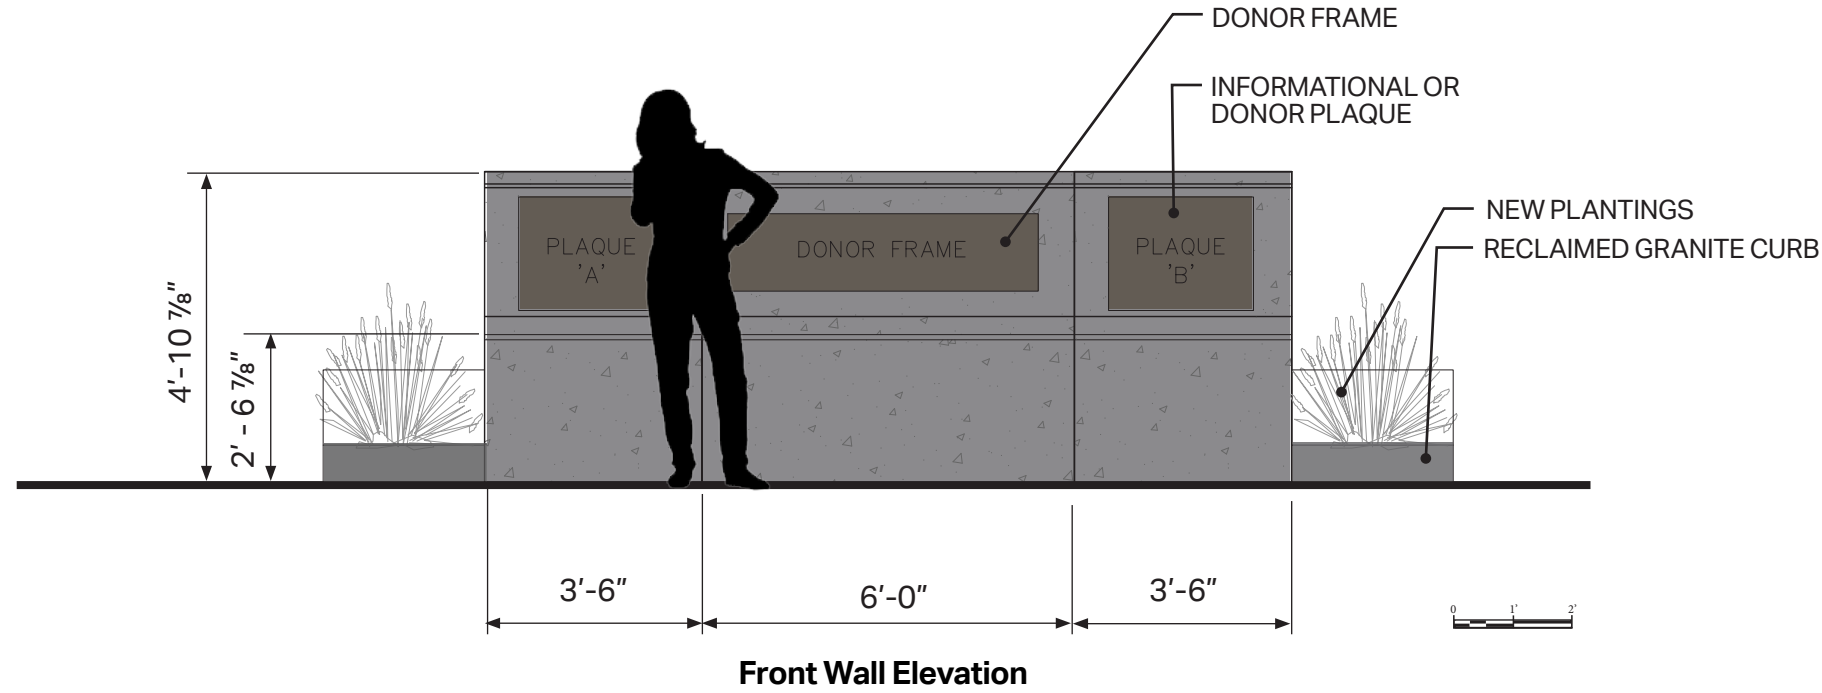

Sculpture Base
Cast in Place Concrete
(Sandstone Color)

Reclaimed Pavers
Reclaimed Granite Pavers
(Soldiers & Sailors Memorial)
Size: +/-7-1/4" x +/-7-1/4" x +/-2-1/4"
Pattern: Radial

Reclaimed Curbing
Reclaimed Granite Curbs
(Soldiers & Sailors Memorial)
Size: +/-8" x +/-8" x +/-4'

Cobblestone Paver Edging
Unilock Townhall
Size: 3'-7/8" x 7-7/8" x 2-3/8"
Pattern: Sailor Course
Single & Triple

Paver Edging
Unilock Umbriano Midnight Sky
Size: 7-7/8" x 15-3/4" x 2-3/4"
Pattern: Sailor Course
Single & Double

Paver Field
Unilock Umbriano Winter Marvel
Size: 13-7/8" x 21-1/2" x 2-3/8"
14-1/4" x 14-1/4" x 2-3/8"
7" x 14-1/4" x 2-3/8"
Pattern: Random

Front Wall Elevation

Plaque A
The Lone Sailor Cleveland
44"H x 30"W x 1/2" D

Plaque B
The Lone Sailor Cleveland
38"H x 28"W x 1/2" D

Plaque C
Donor Recognition #1
36"H x 28"W x 1/2" D

Plaque D
Donor Recognition #2
36"H x 28"W x 1/2" D

Typical Donor Plaque
30"H x 55"W x 1/2" D
Two (2) Total