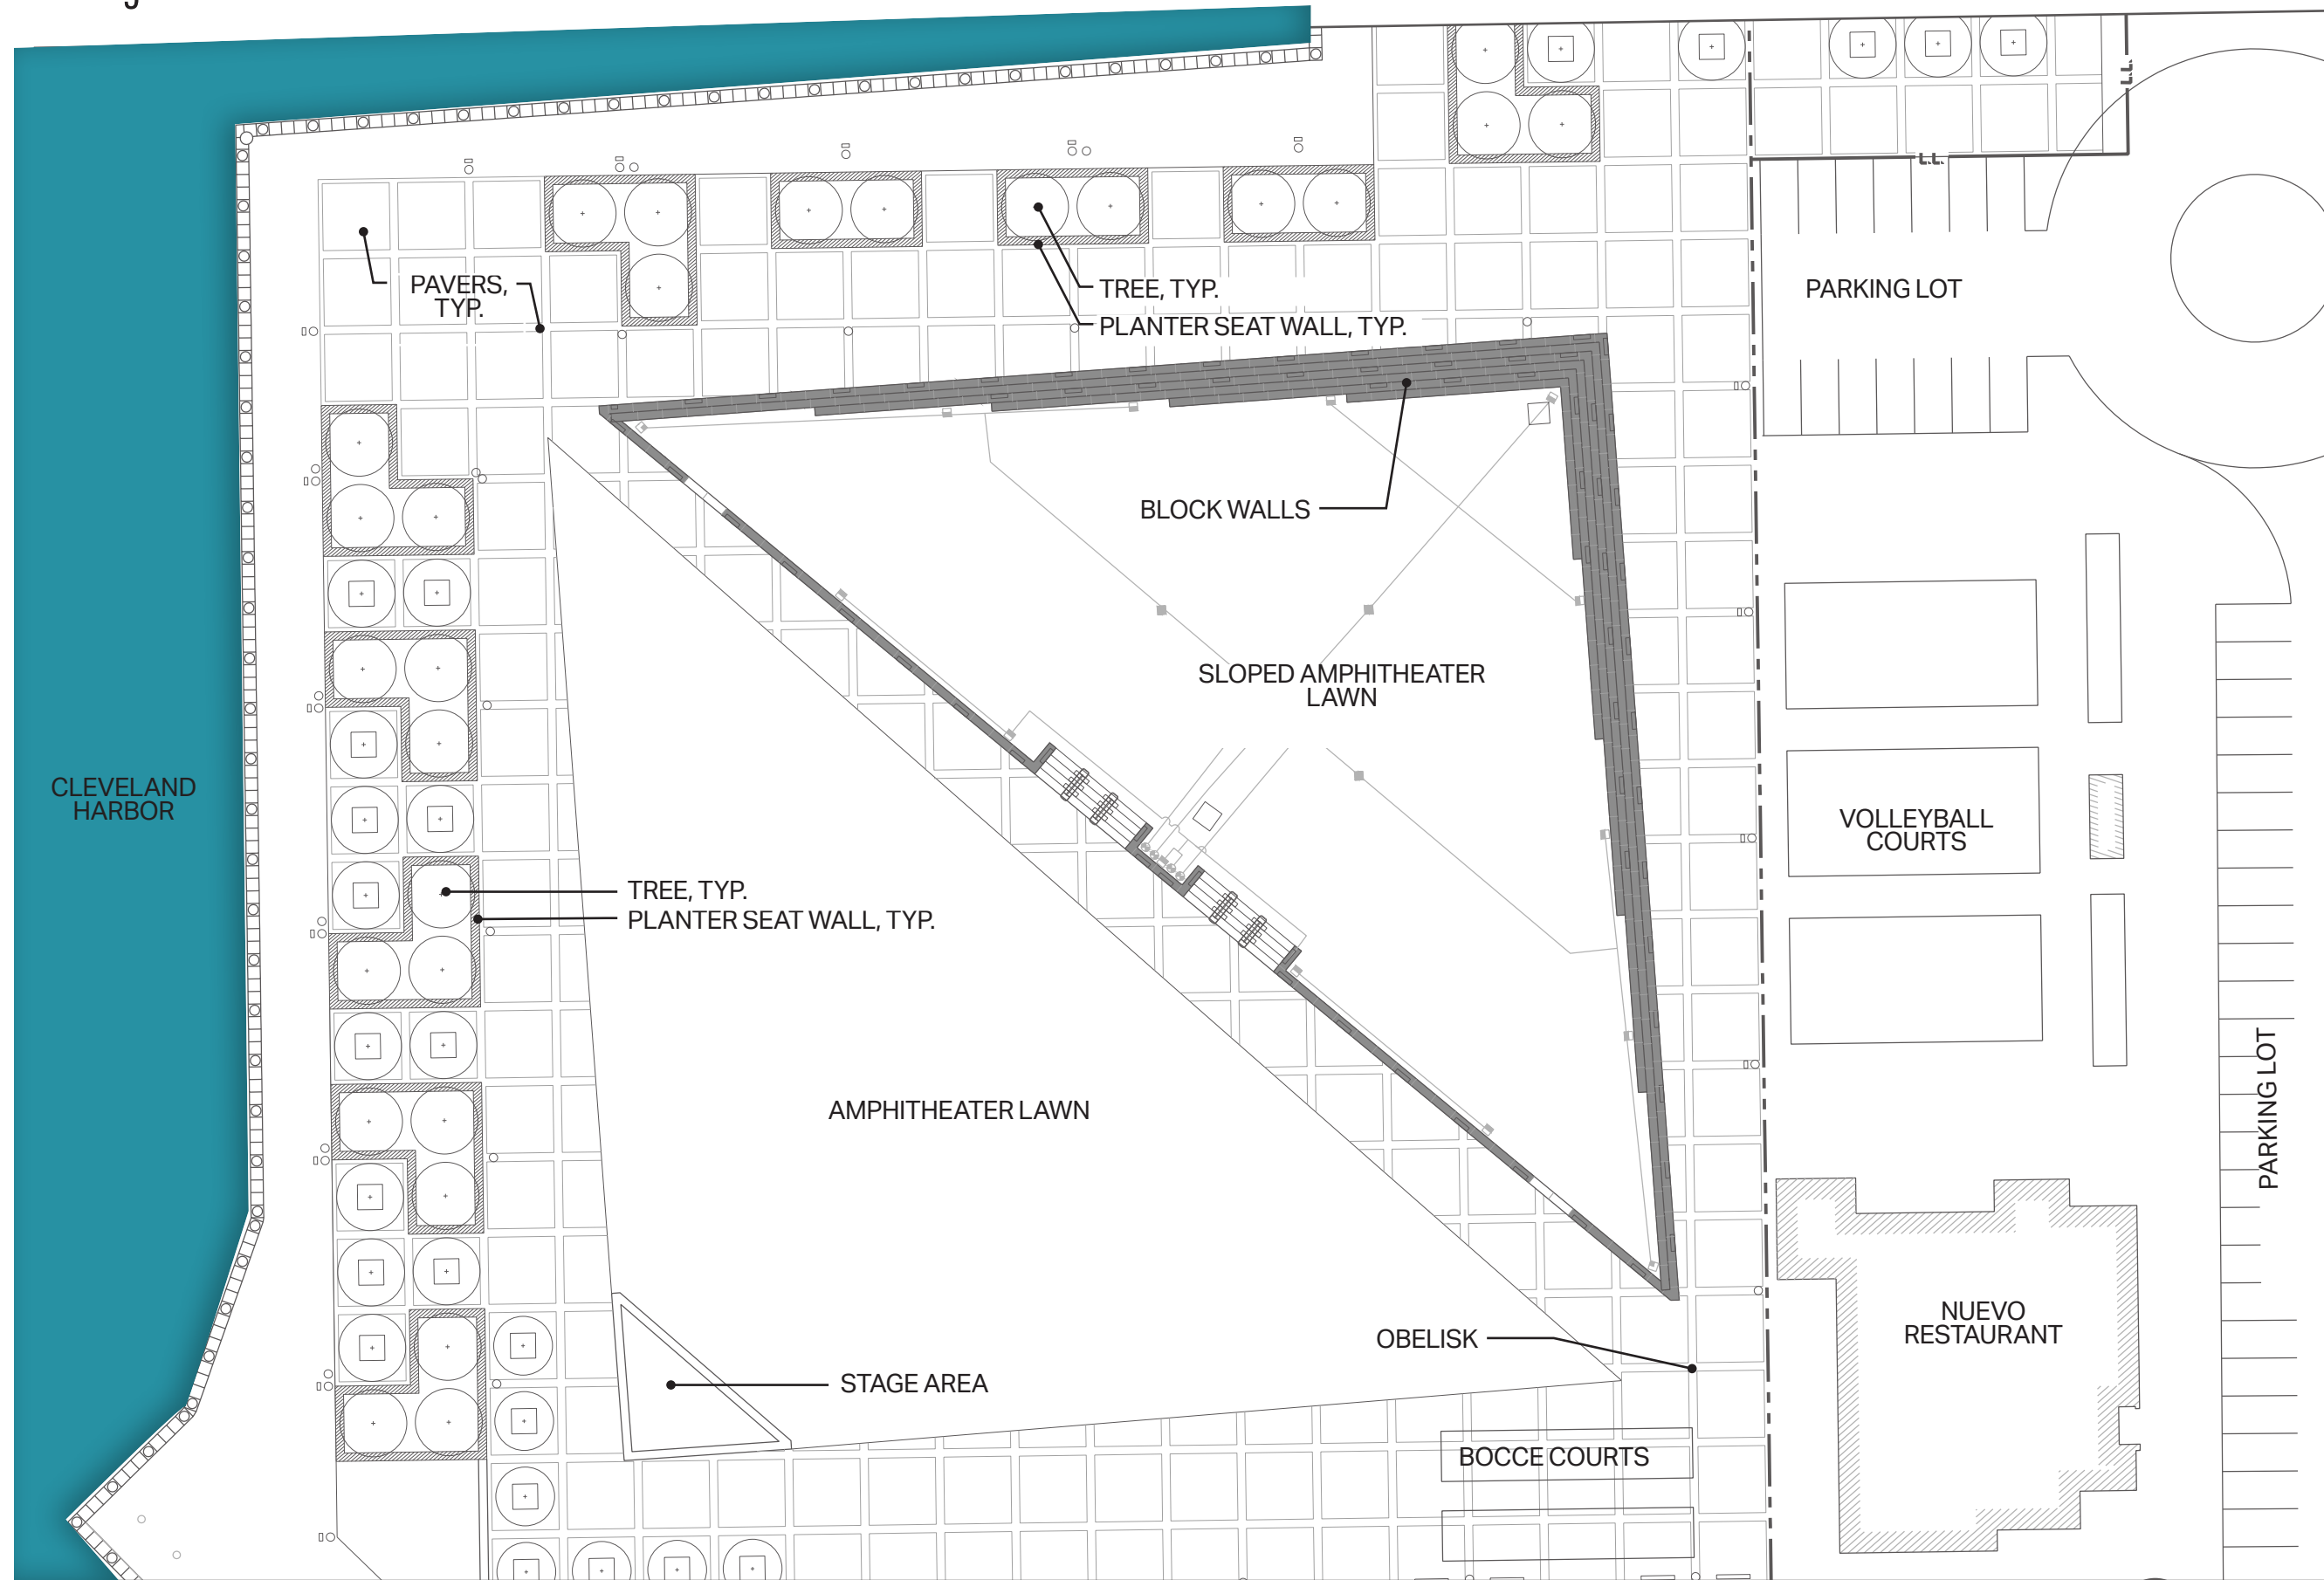

Existing Conditions Plan

CLEVELAND PLANNING COMMISSION

Site Plan

USS Cleveland Legacy Foundation - The Lone Sailor Monument

Site Plan Enlargement

Donor Wall
Polished Cast in Place Concrete
(Medium Gray Color)

Cobblestone Paver Edging
Unilock Townhall
Size: 3'-7/8" x 7-7/8" x 2-3/8"
Pattern: Sailor Course
Single & Triple

Paver Edging
Unilock Umbriano Midnight Sky
Size: 7-7/8" x 15-3/4" x 2-3/4"
Pattern: Sailor Course
Single & Double

Paver Field
Unilock Umbriano Winter Marvel
Size: 13-7/8" x 21-1/2" x 2-3/8"
14-1/4" x 14-1/4" x 2-3/8"
7" x 14-1/4" x 2-3/8"
Pattern: Random

Front Wall Elevation

Plaque A
The Lone Sailor Cleveland
44"H x 30"W x 1/2" D

Plaque B
The Lone Sailor Cleveland
38"H x 28"W x 1/2" D

Plaque C
Donor Recognition #1
36"H x 28"W x 1/2" D

Plaque D
Donor Recognition #2
36"H x 28"W x 1/2" D

Typical Donor Plaque
30"H x 55"W x 1/2" D
Two (2) Total