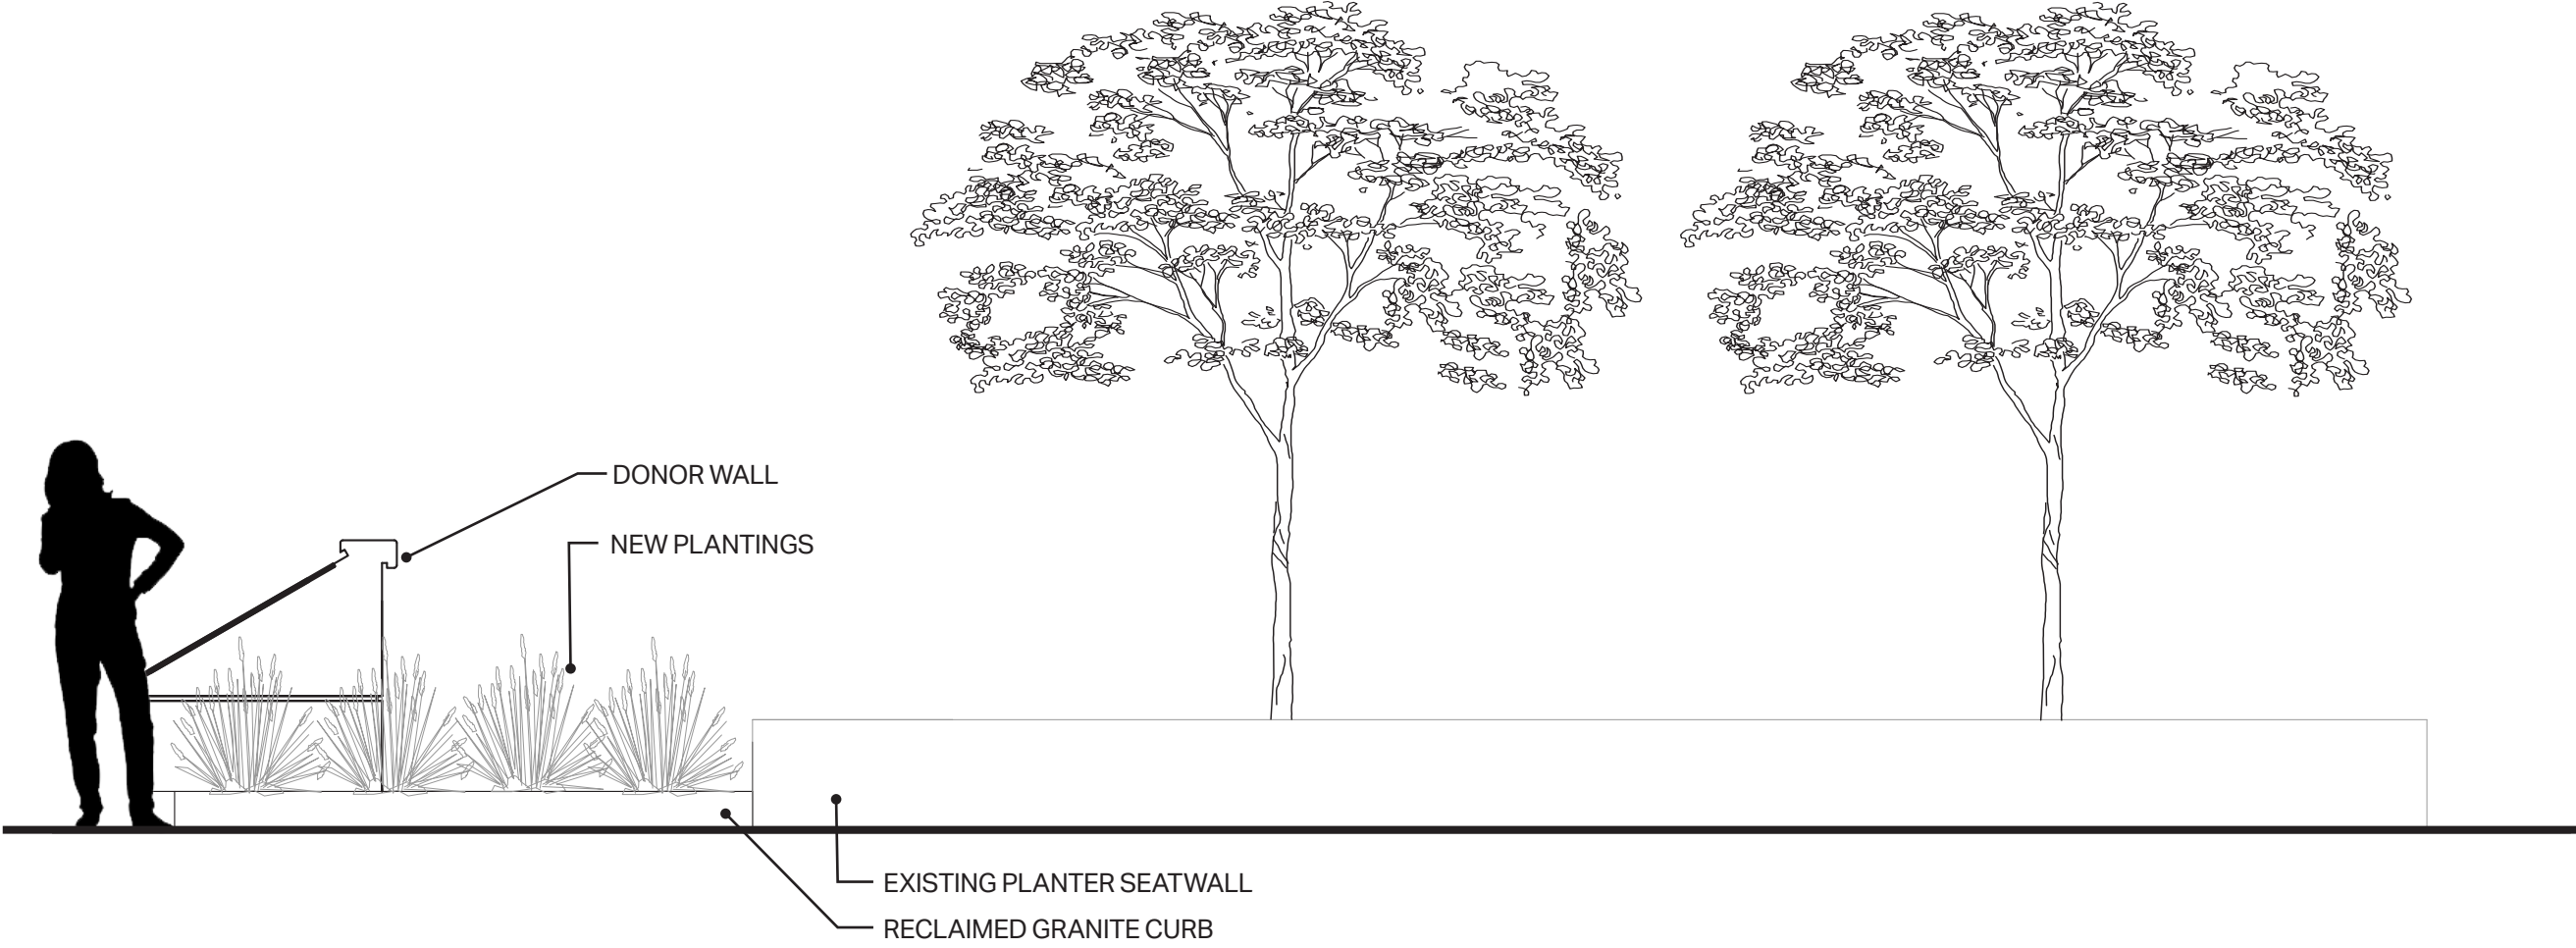

Existing Conditions Plan

CLEVELAND PLANNING COMMISSION

Site Plan

USS Cleveland Legacy Foundation - The Lone Sailor Monument

Site Plan Enlargement

Donor Wall
Polished Cast in Place Concrete
(Medium Gray Color)

Paver Field
Unilock Umbriano Winter Marvel
Size: 13-7/8" x 21-1/2" x 2-3/8"
14-1/4" x 14-1/4" x 2-3/8"
7" x 14-1/4" x 2-3/8"
Pattern: Random

Front Wall Elevation

Plaque A
The Lone Sailor Cleveland
44"H x 30"W x 1/2" D

Plaque B
The Lone Sailor Cleveland
38"H x 28"W x 1/2" D

Plaque C
Donor Recognition #1
36"H x 28"W x 1/2" D

Plaque D
Donor Recognition #2
36"H x 28"W x 1/2" D

Typical Donor Plaque
30"H x 55"W x 1/2" D
Two (2) Total

Informational and Donor Plaques

Donor Frames

Side Wall Elevation (Northwest)

Section A-A'

Landscape Plan

CLEVELAND PLANNING COMMISSION

Creeping Lily Turf
Liriope muscari

Red Dynasty Tulips
Tulipa 'Red Dynasty' (or equivalent)