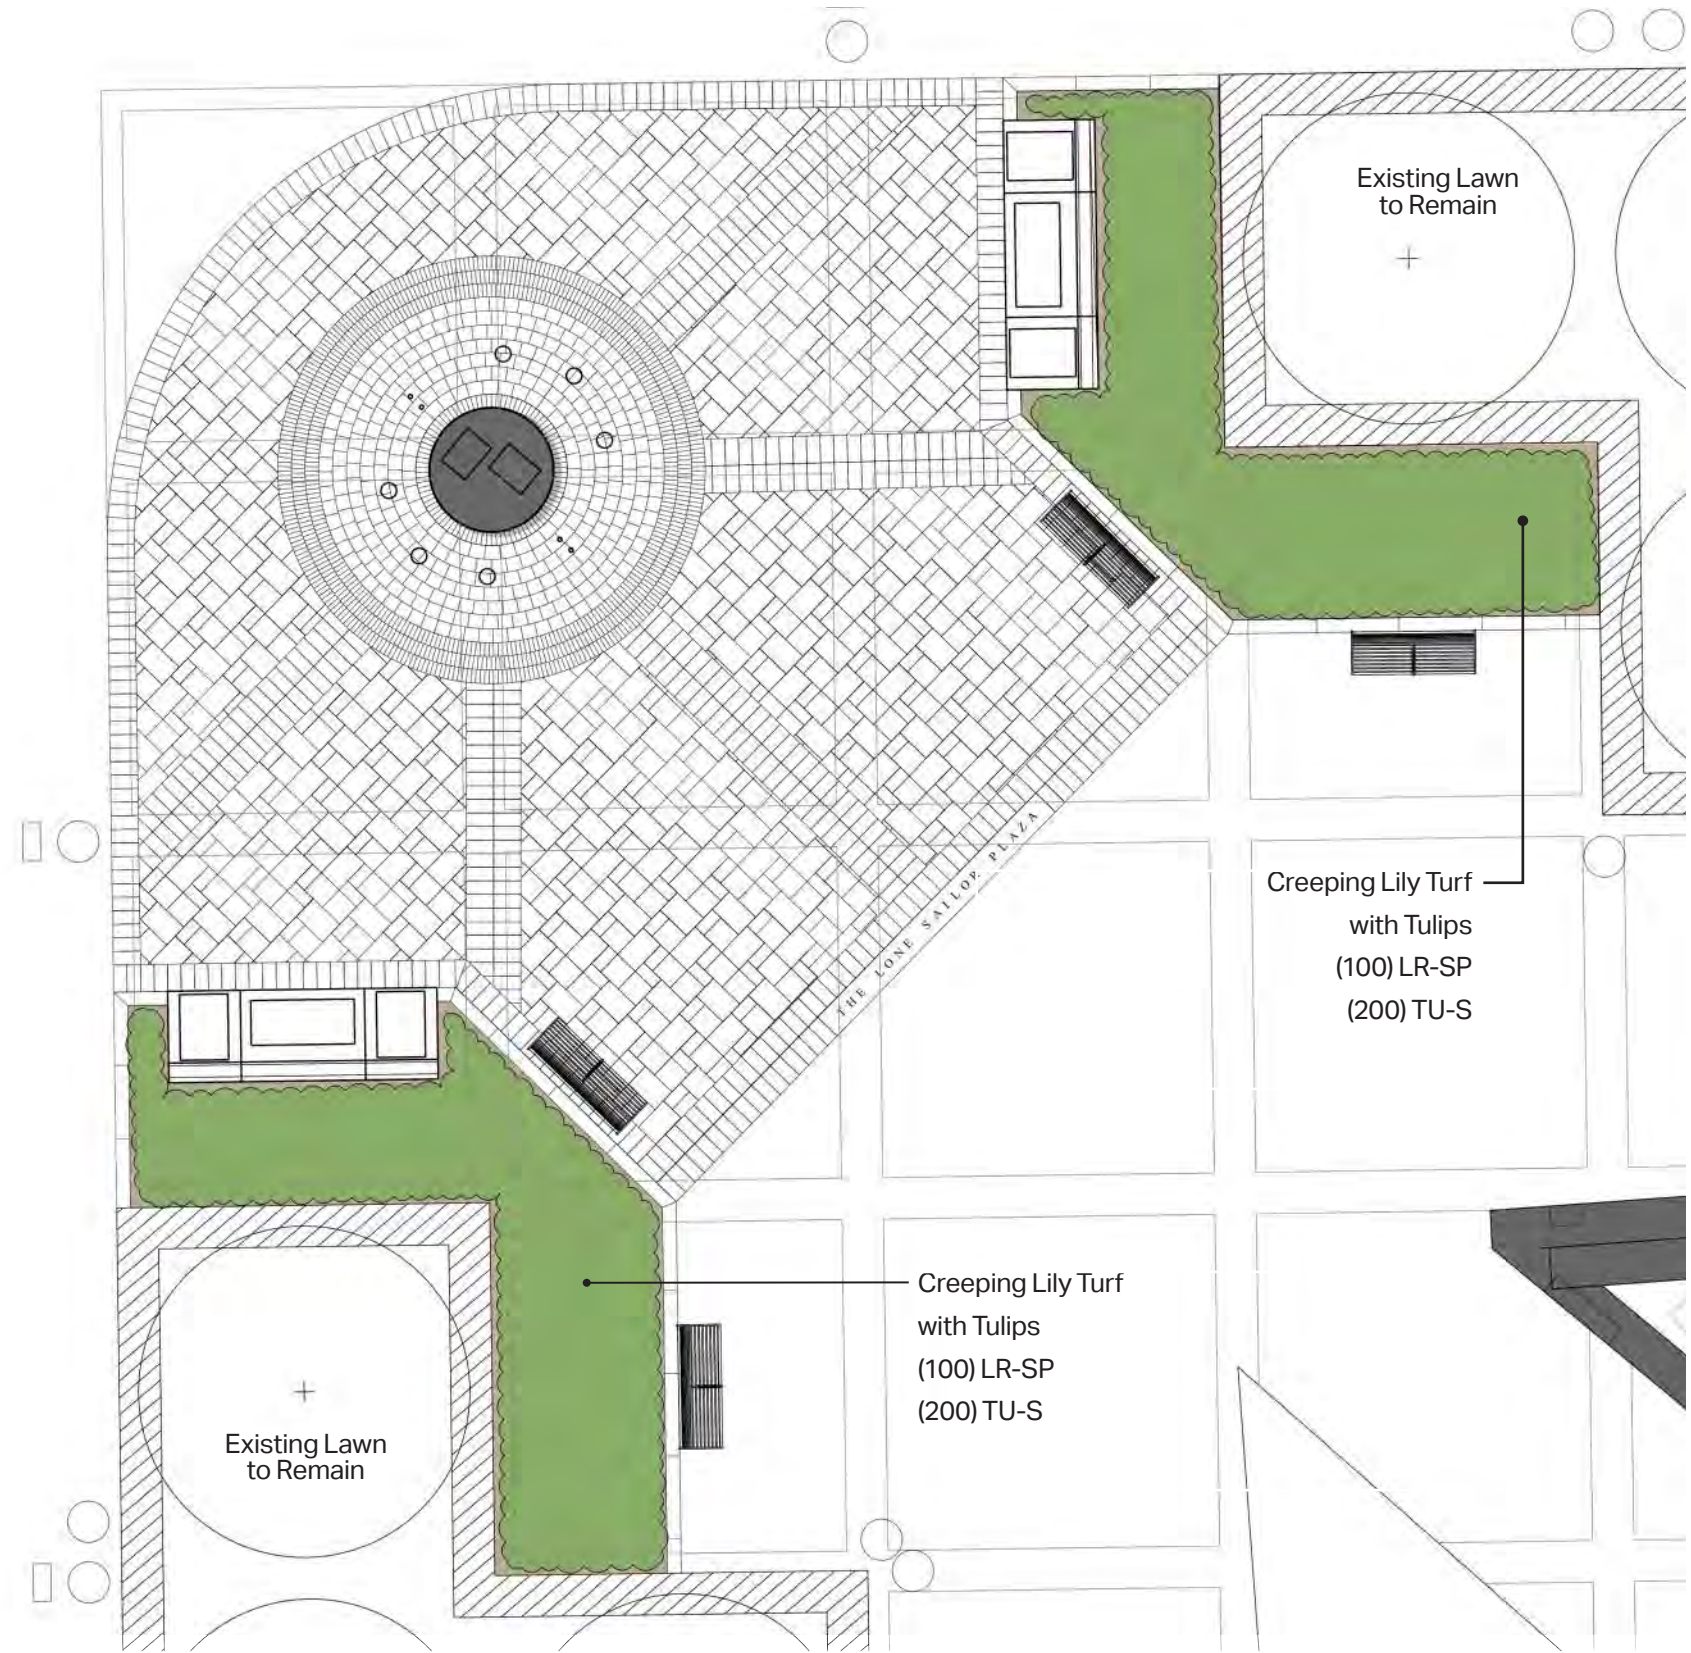

Cobblestone Paver Edging
Unilock Townhall
Size: 3'-7/8" x 7-7/8" x 2-3/8"
Pattern: Sailor Course
Single & Triple

Paver Edging
Unilock Umbriano Midnight Sky
Size: 7-7/8" x 15-3/4" x 2-3/4"
Pattern: Sailor Course
Single & Double

Plaque B
The Lone Sailor Cleveland
38"H x 28"W x 1/2" D

Plaque C
Donor Recognition #1
36"H x 28"W x 1/2" D

Plaque D
Donor Recognition #2
36"H x 28"W x 1/2" D

Typical Donor Plaque
30"H x 55"W x 1/2" D
Two (2) Total

Informational and Donor Plaques

Donor Frames

Side Wall Elevation (Northwest)

Section A-A'

Landscape Plan

CLEVELAND PLANNING COMMISSION

Creeping Lily Turf
Liriope muscari

Red Dynasty Tulips
Tulipa 'Red Dynasty' (or equivalent)

PLANT LIST					
QTY	SCIENTIFIC NAME	COMMON NAME	SIZE	CONDITION	MATURE SIZE (HEIGHT X WIDTH)
PERENNIALS					
200	<i>Liriope muscari</i>	Creeping Lily Turf	#1 Cont.	18" o.c.	12-18" x 15-18"
BULBS					
400	<i>Tulipa 'Red Dynasty' (or equivalent)</i>	Tulips (Red Dynasty or equivalent)	Bulb	Random Spacing	24-26" Height