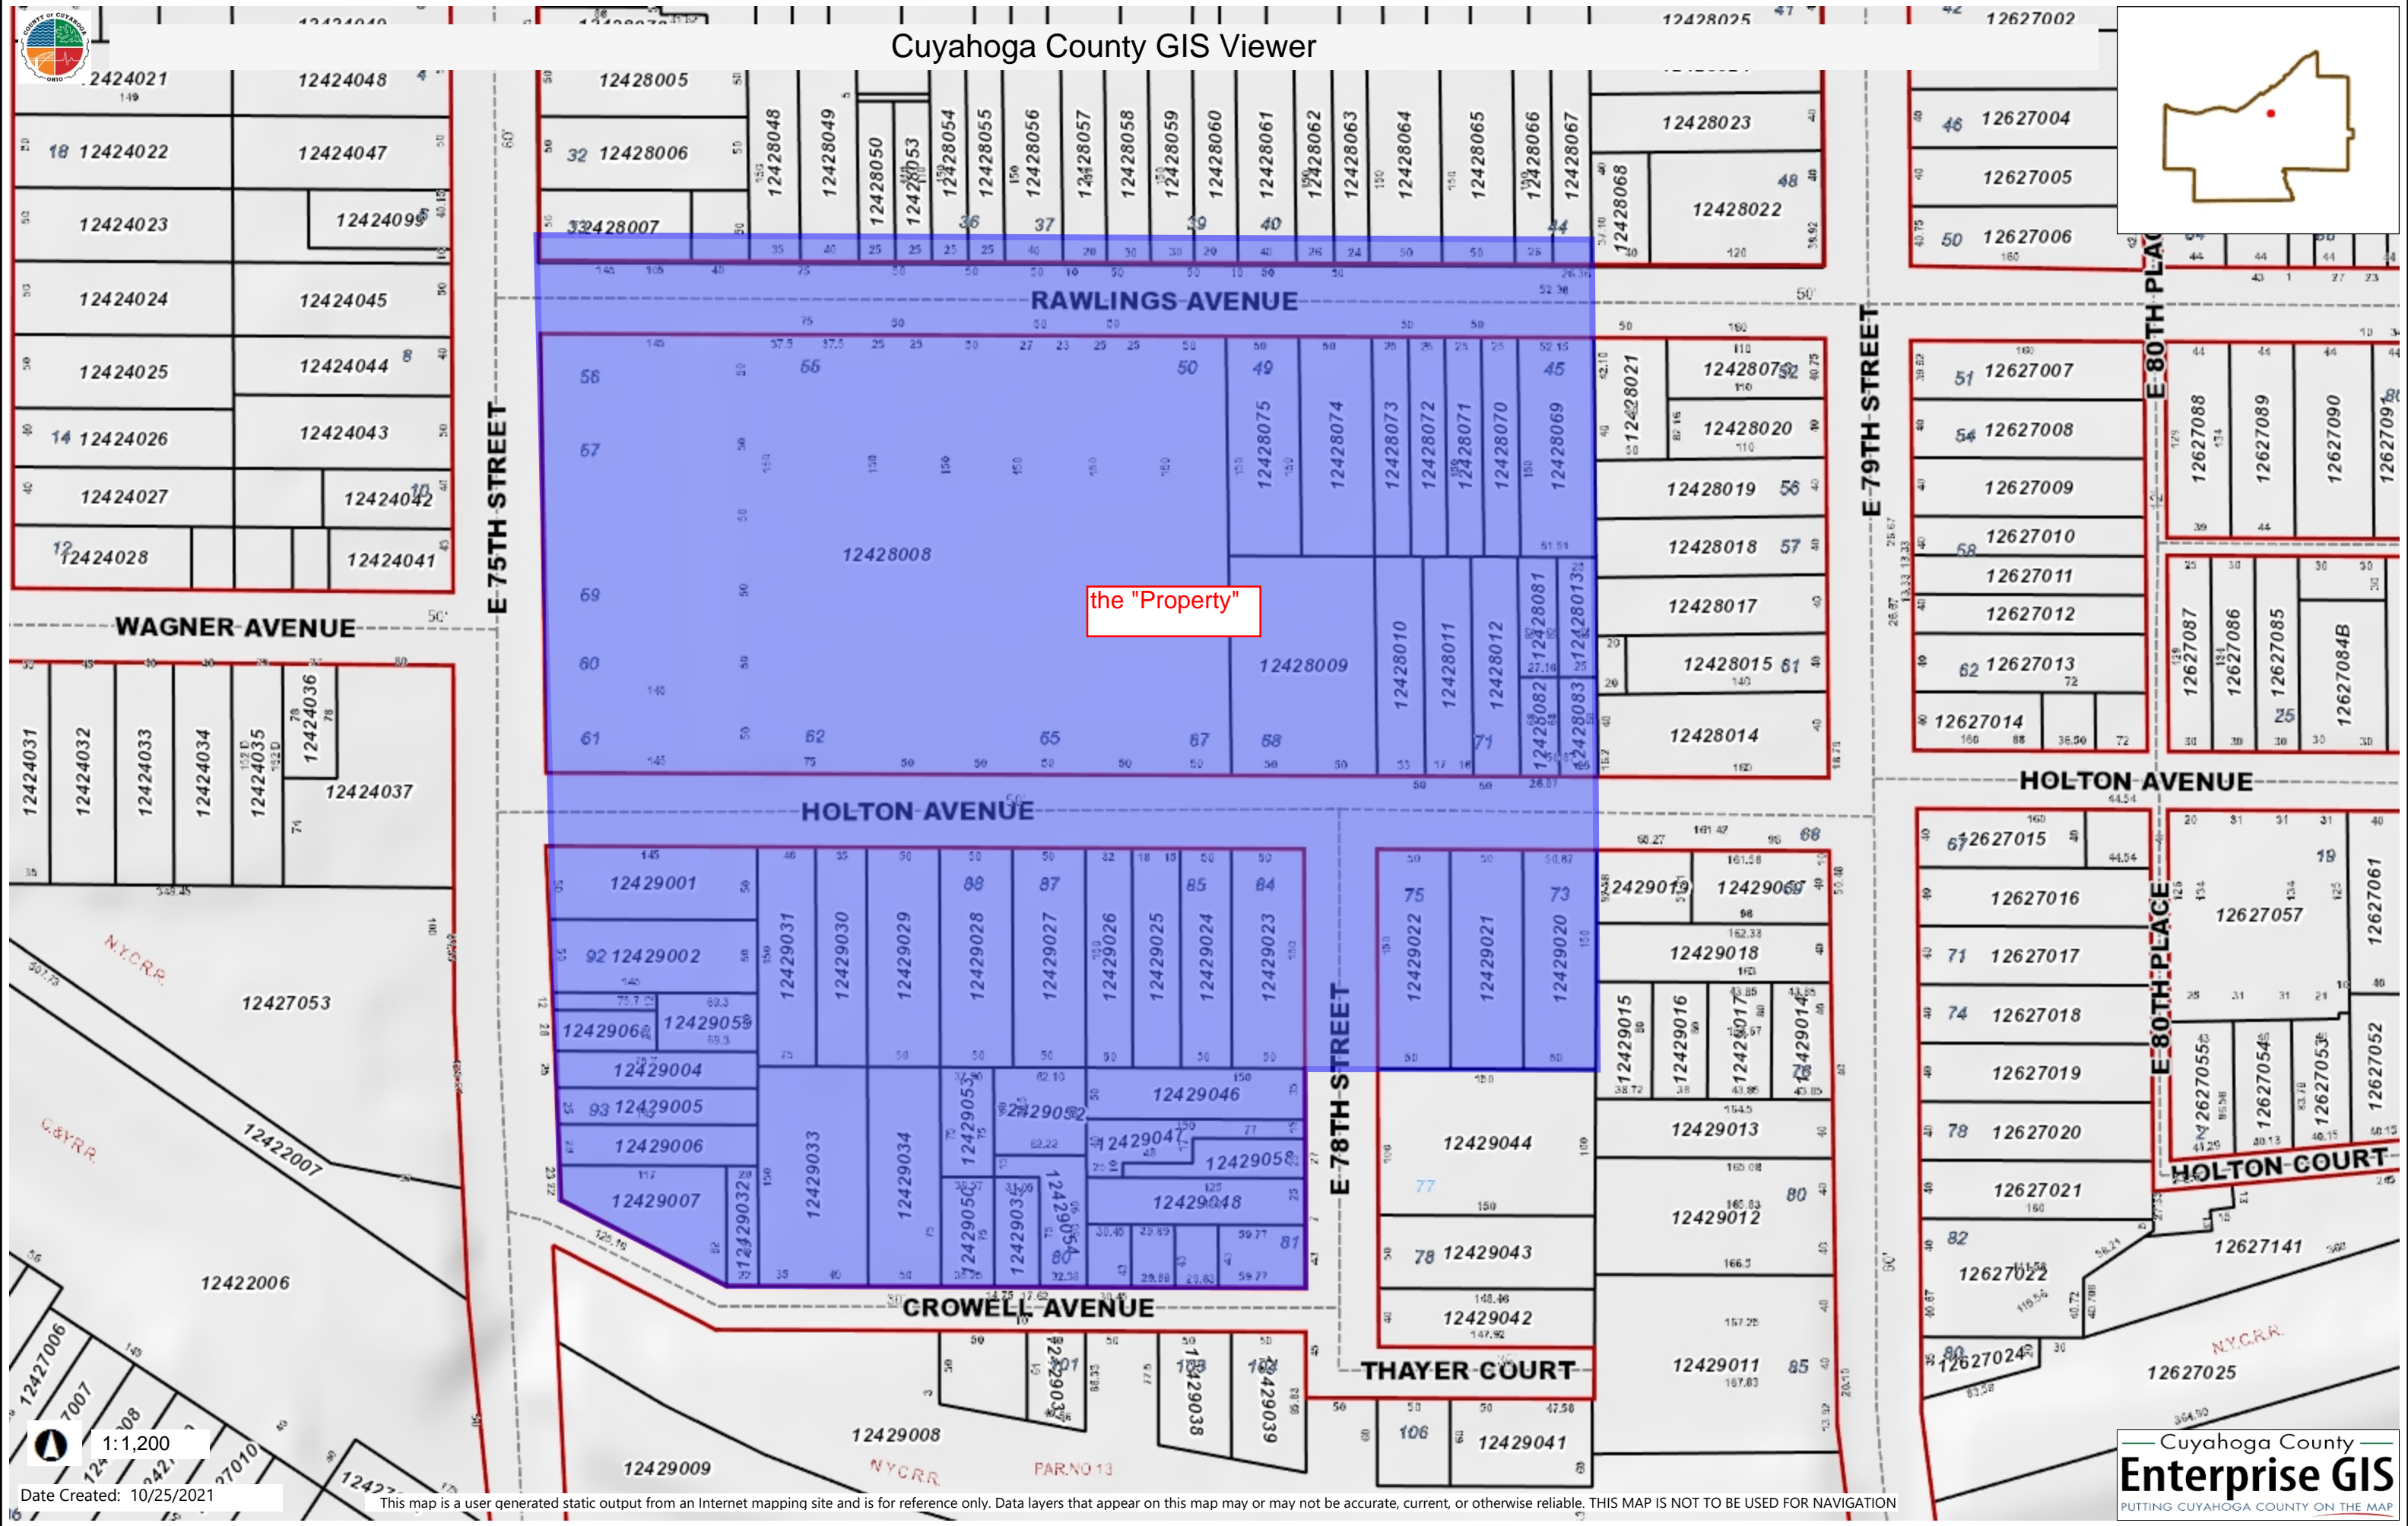

Phase 1 – Purchase Parcel

Cuyahoga County GIS Viewer

the "Property"

1:1,200

Date Created: 10/25/2021

This map is a user generated static output from an Internet mapping site and is for reference only. Data layers that appear on this map may or may not be accurate, current, or otherwise reliable. THIS MAP IS NOT TO BE USED FOR NAVIGATION

Phase 2 – Option Parcel

Cuyahoga County GIS Viewer

the "Property"

the "Property"

1:1,200

Date Created: 10/25/2021

This map is a user generated static output from an Internet mapping site and is for reference only. Data layers that appear on this map may or may not be accurate, current, or otherwise reliable. THIS MAP IS NOT TO BE USED FOR NAVIGATION