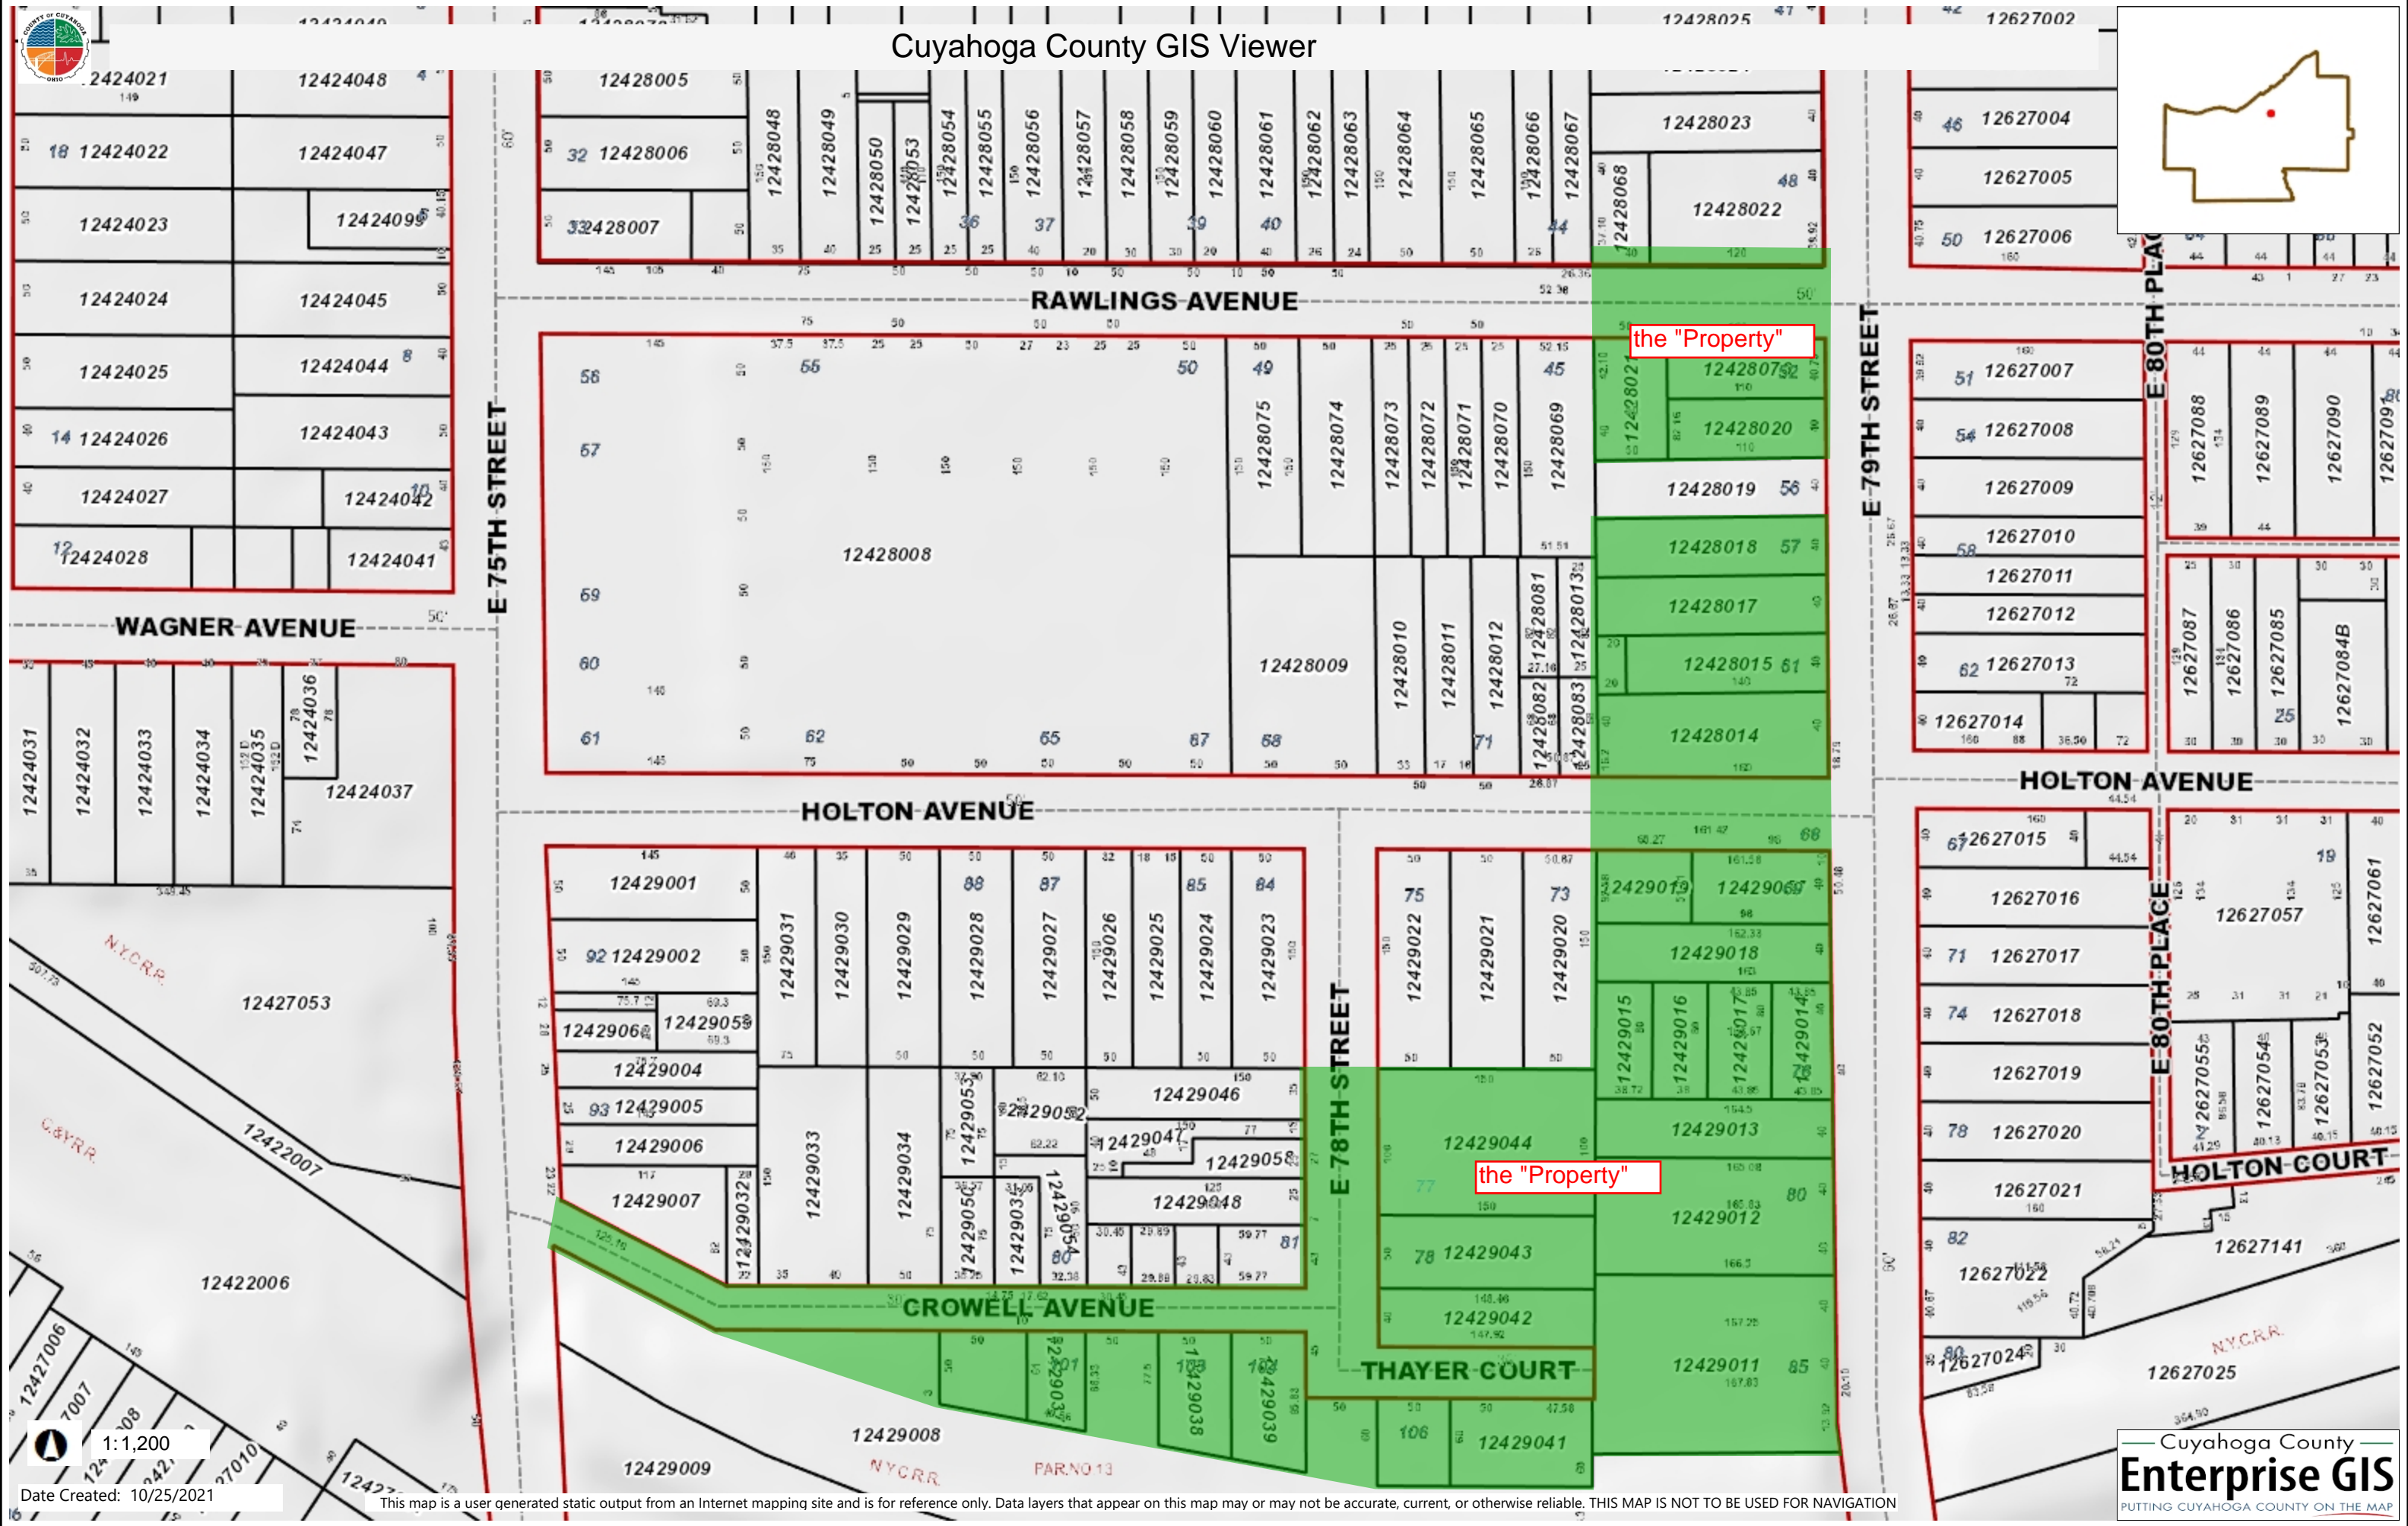

Phase 1 – Purchase Parcel

Cuyahoga County GIS Viewer

the "Property"

1:1,200

Date Created: 10/25/2021

This map is a user generated static output from an Internet mapping site and is for reference only. Data layers that appear on this map may or may not be accurate, current, or otherwise reliable. THIS MAP IS NOT TO BE USED FOR NAVIGATION

Phase 2 – Option Parcel

Cuyahoga County GIS Viewer

the "Property"

the "Property"

1:1,200

Date Created: 10/25/2021

This map is a user generated static output from an Internet mapping site and is for reference only. Data layers that appear on this map may or may not be accurate, current, or otherwise reliable. THIS MAP IS NOT TO BE USED FOR NAVIGATION