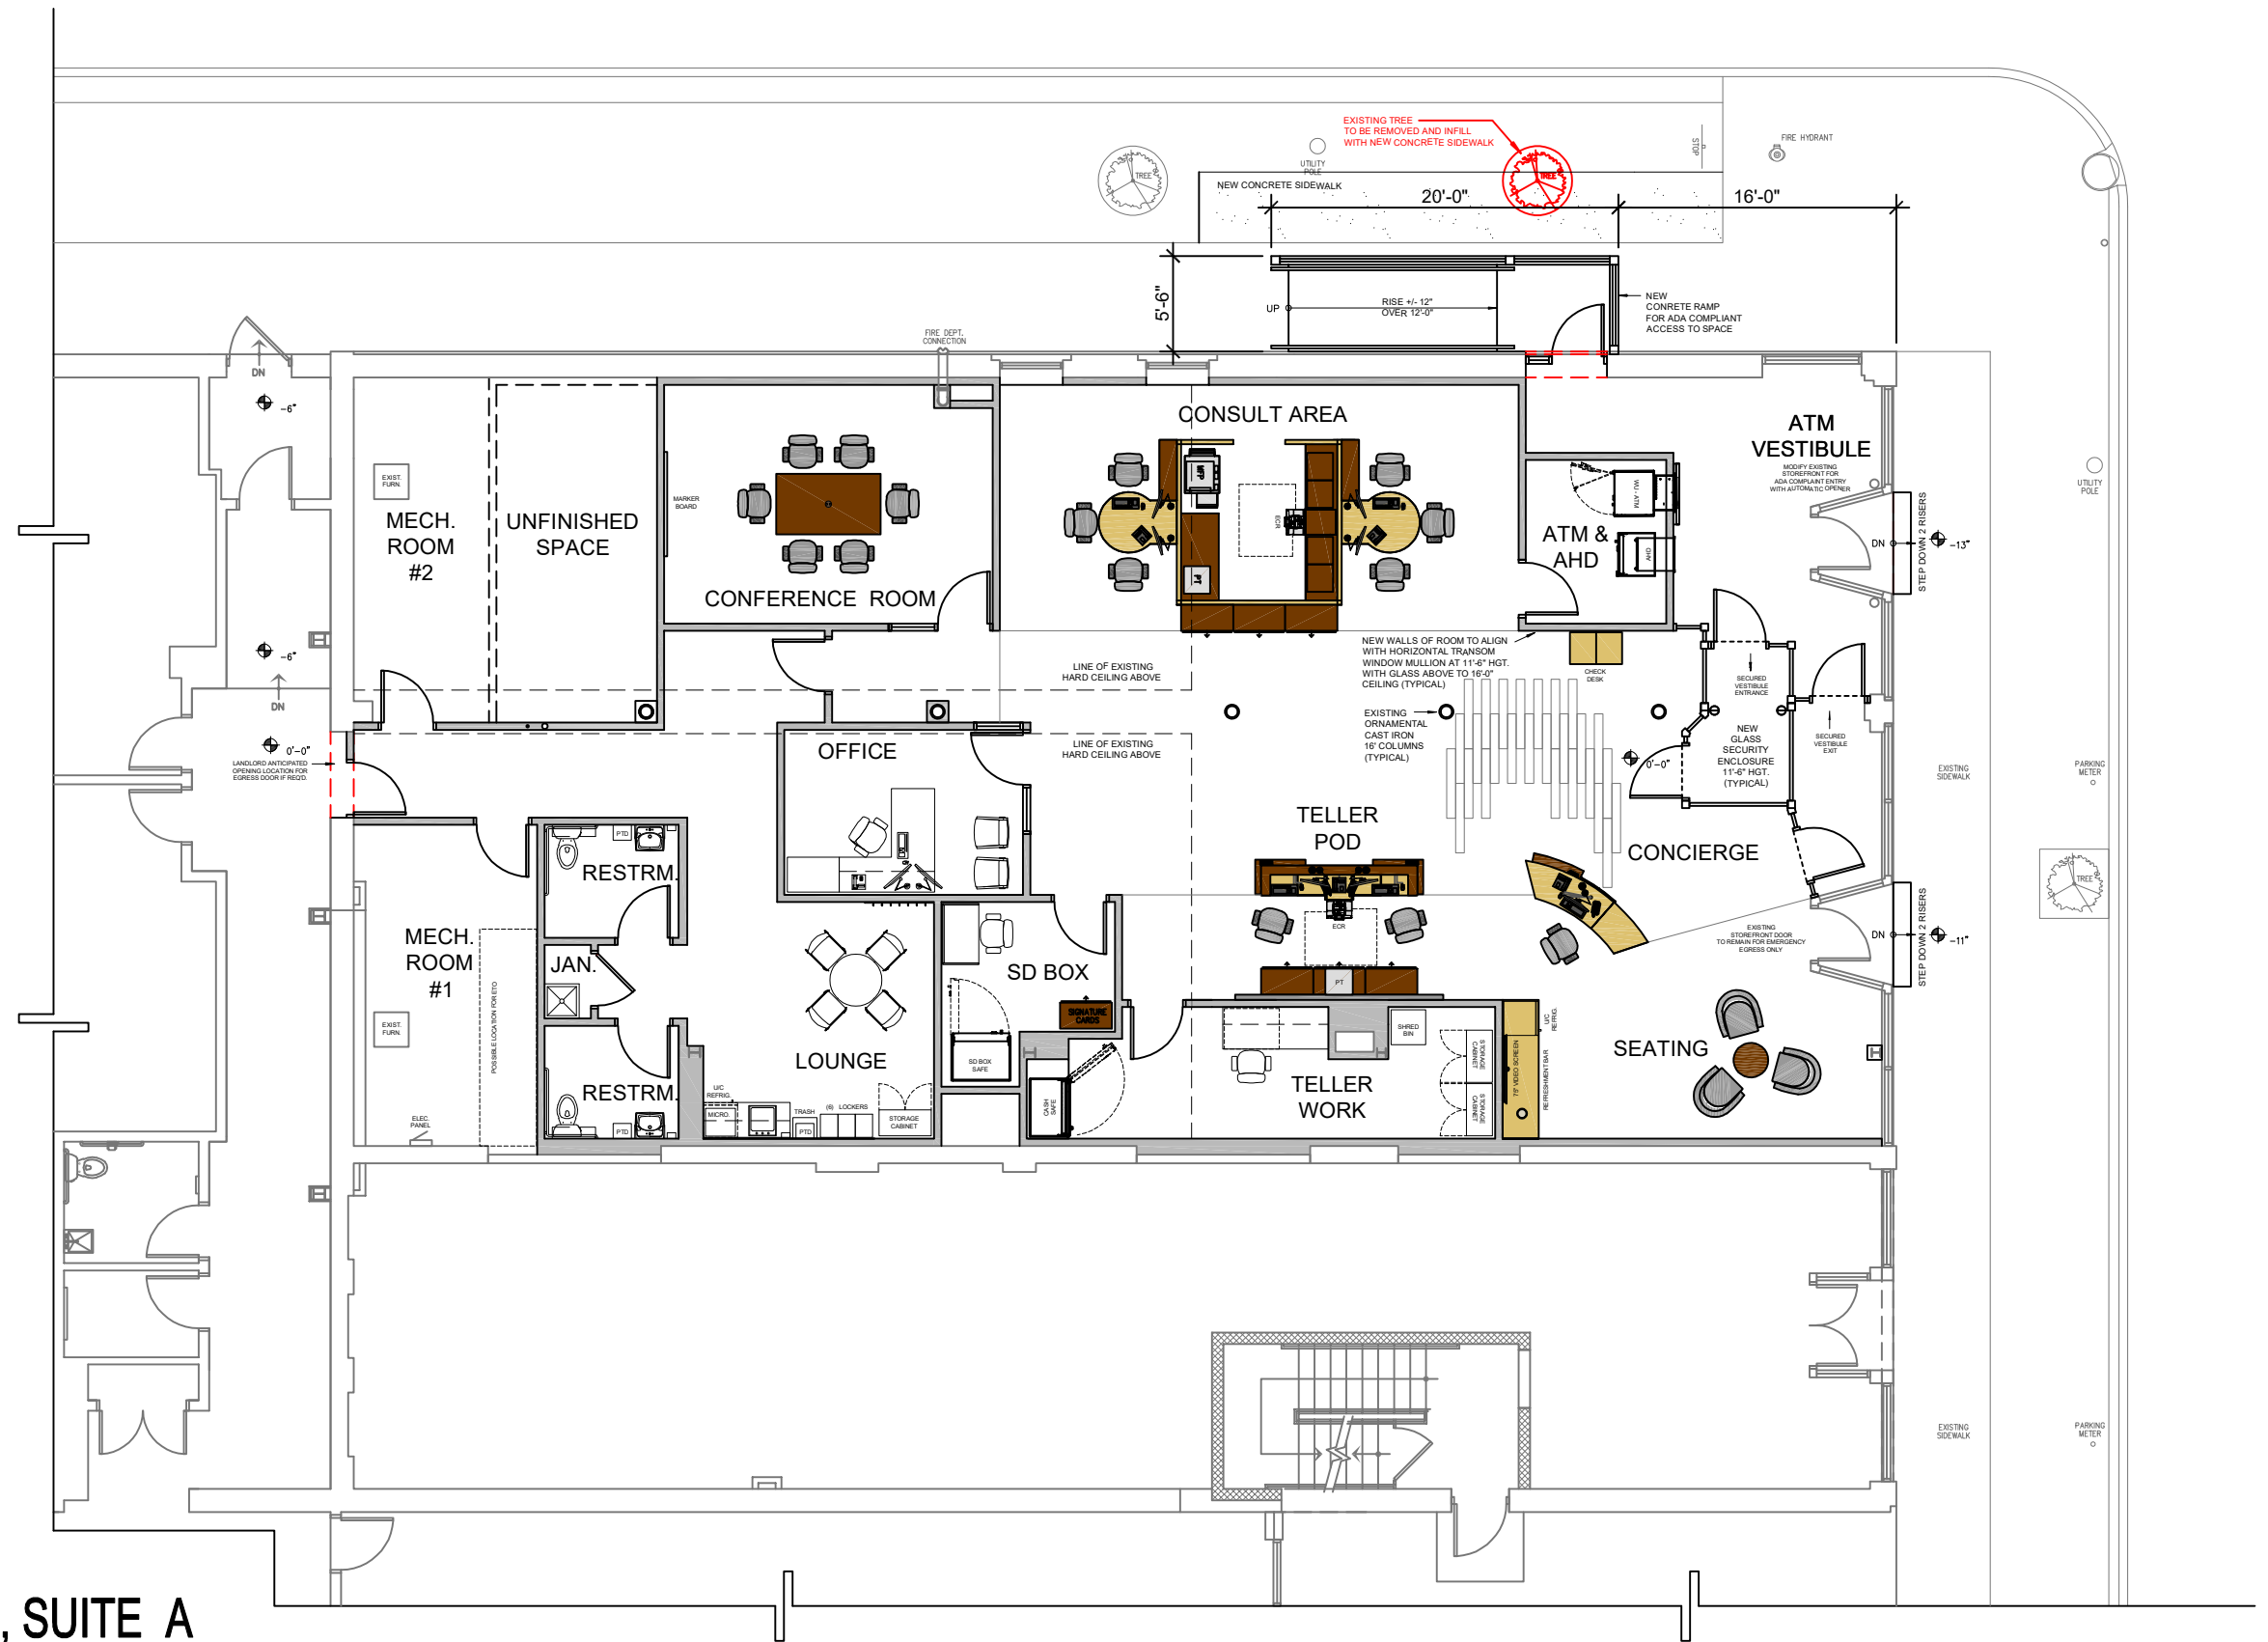

CHURCH STREET

WEST 25th STREET

PROPOSED

WEST 25th LOFTS  
1500 WEST 25th STREET, SUITE A  
CLEVELAND, OH 44115

MAY 28, 2019