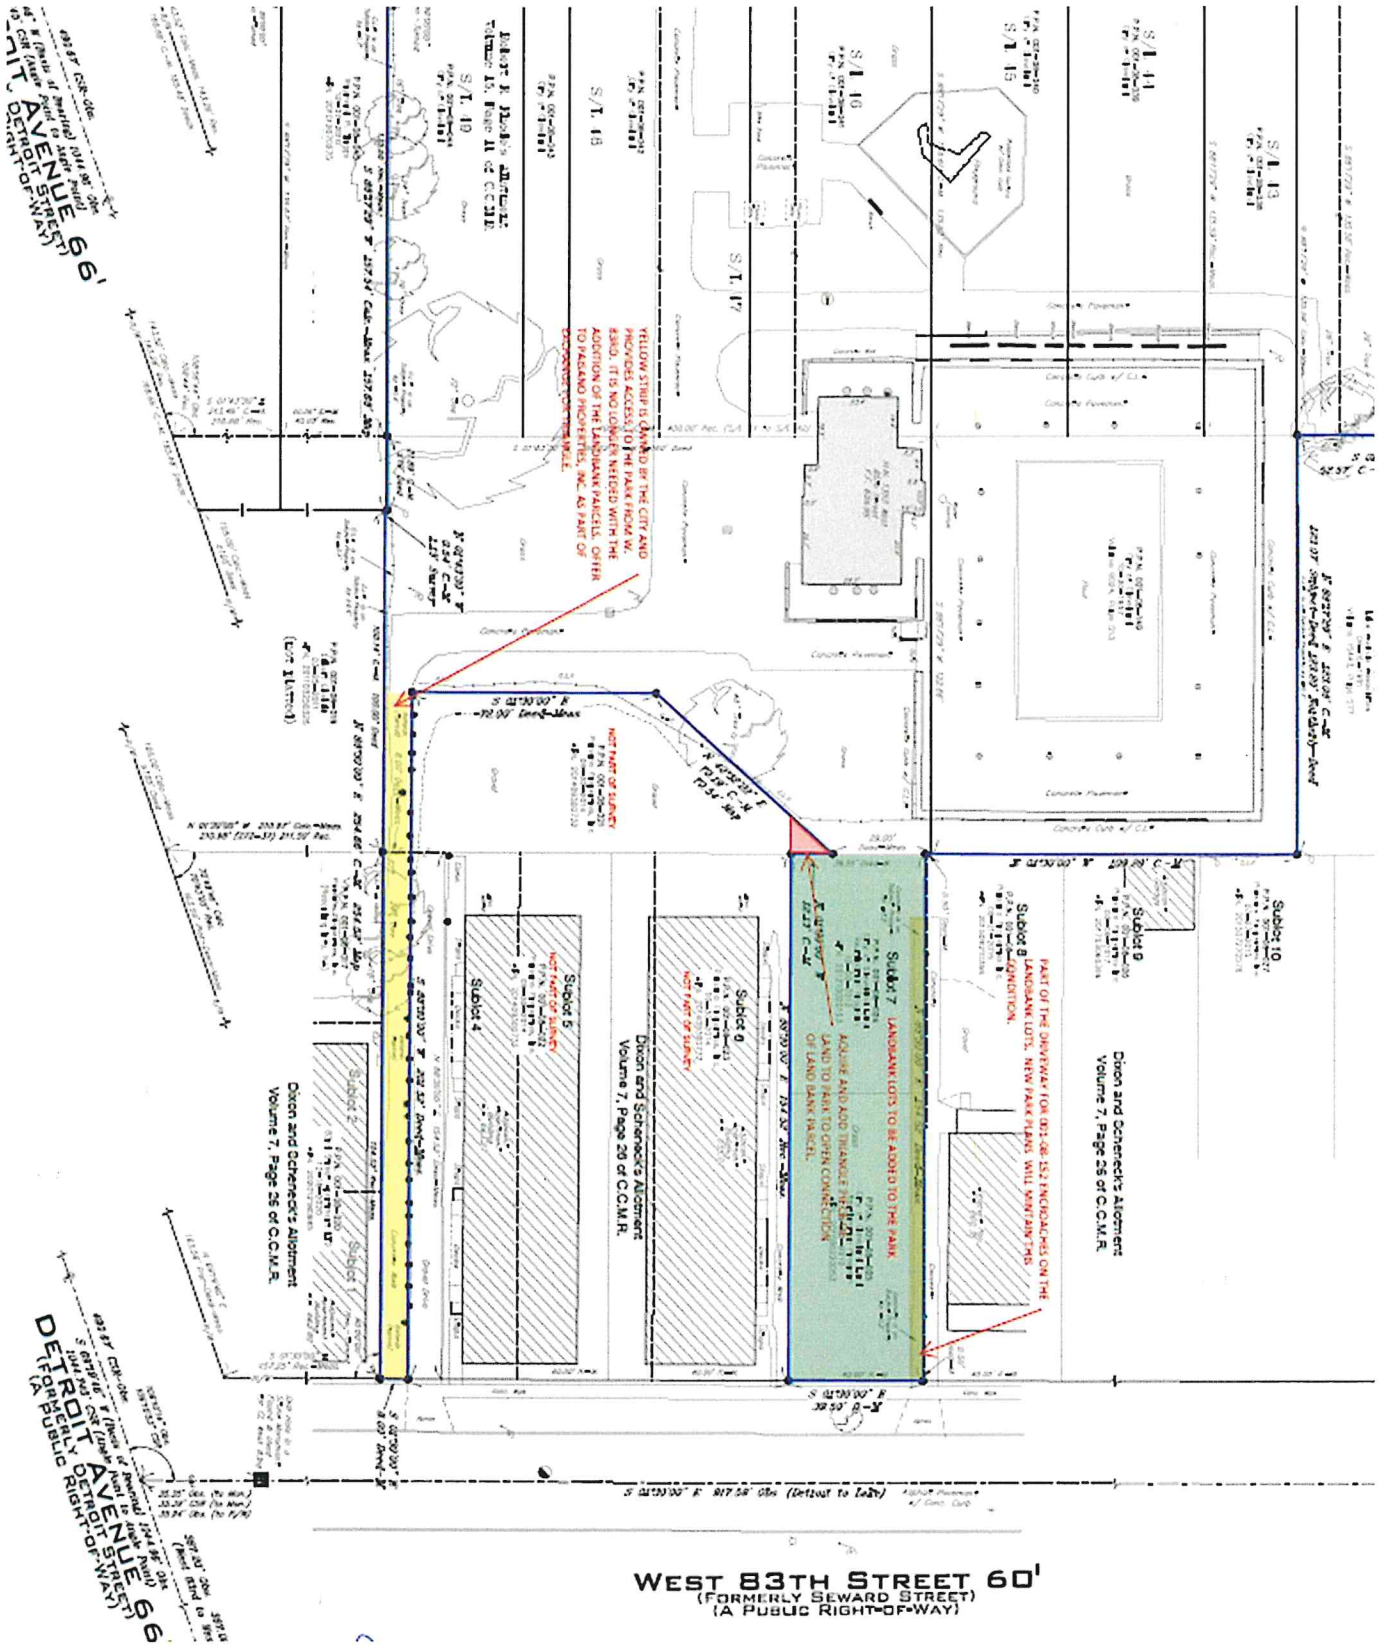

# Location Map of Lake Park (PPN 001-08-015)

# Location Map of Lake Park (PPN 001-08-015)

WEST 83RD STREET 60'  
(FORMERLY SEWARD STREET)  
(A PUBLIC RIGHT-OF-WAY)