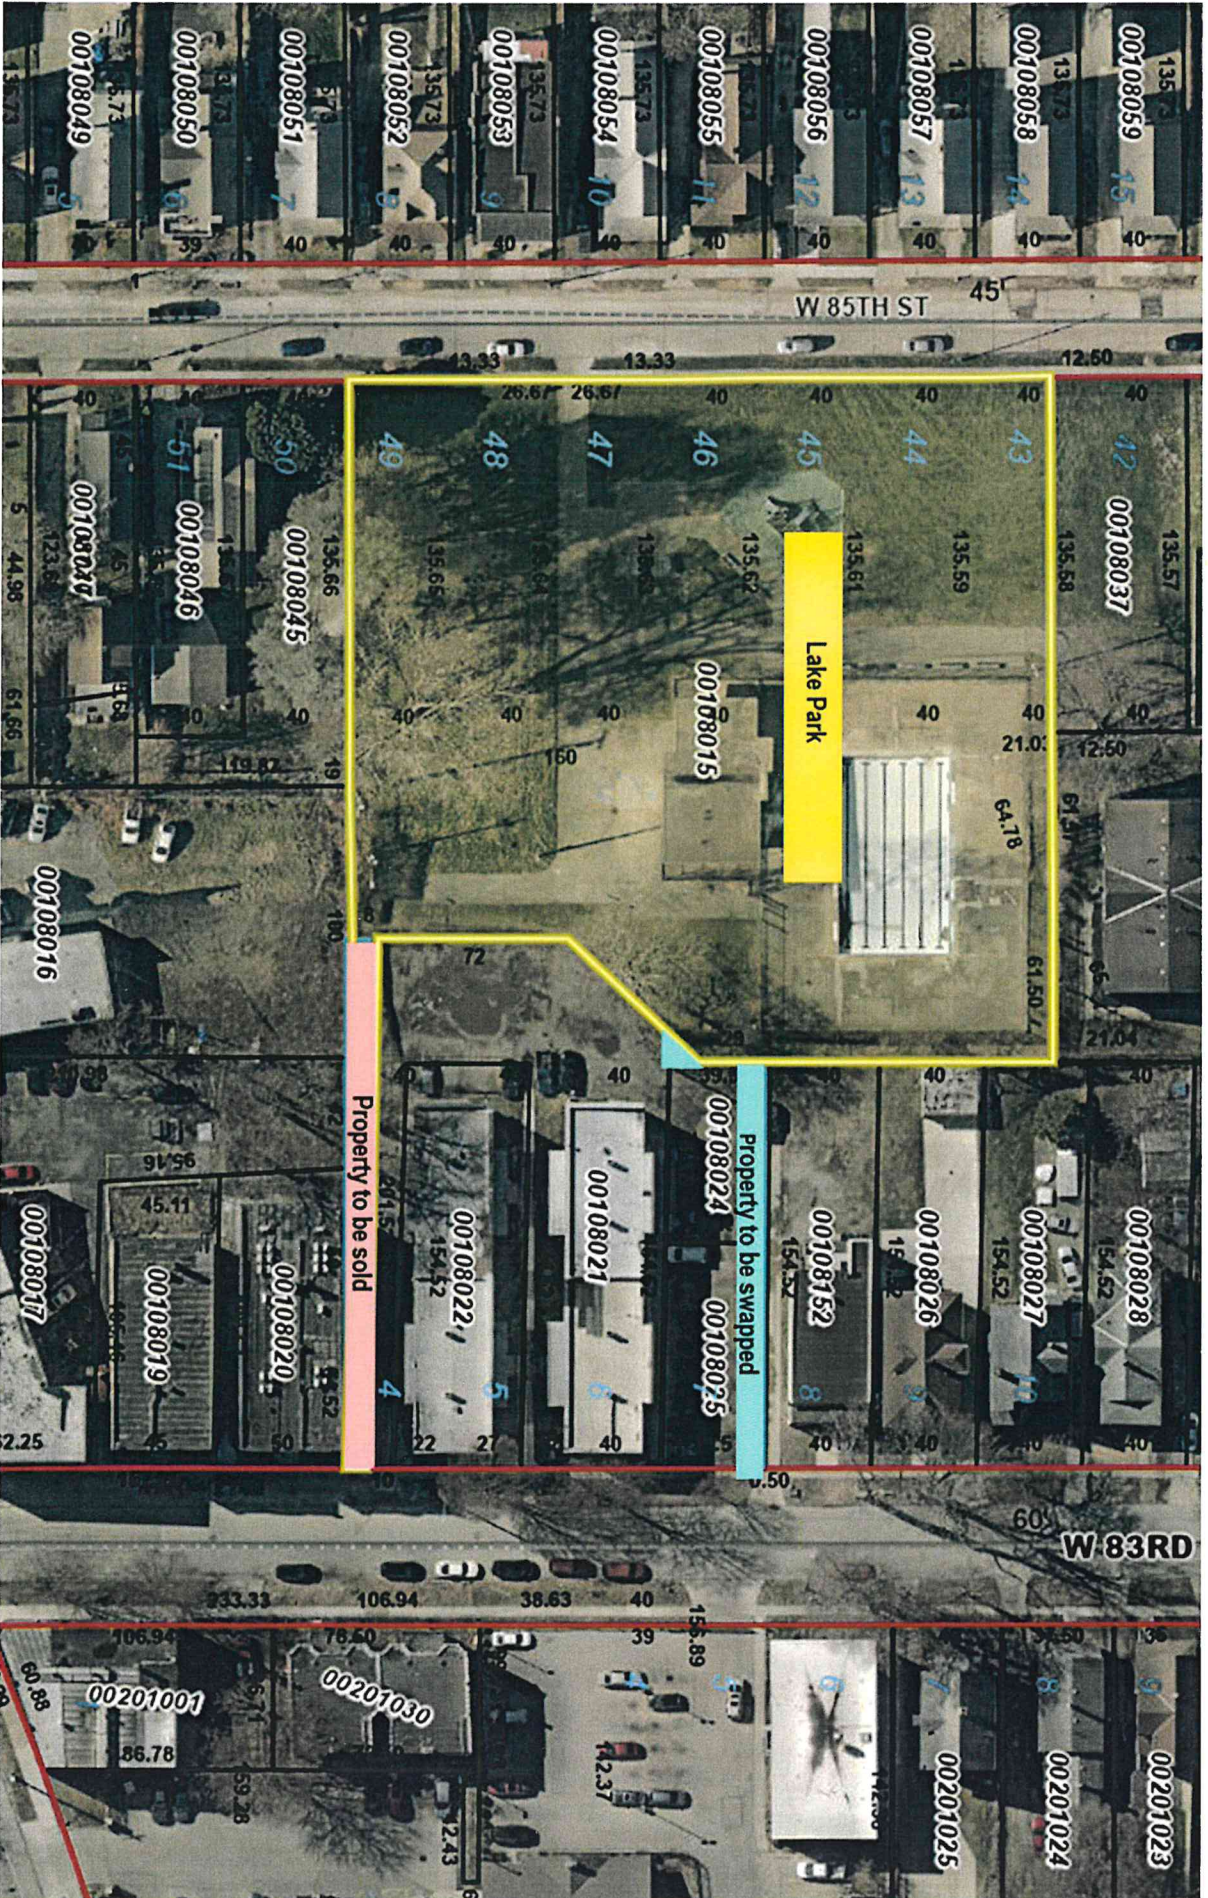

# Location Map of Lake Park (PPN 001-08-015)

# Location Map of Lake Park (PPN 001-08-015)

WEST 83RD STREET 60'  
(FORMERLY SEWARD STREET)  
(A PUBLIC RIGHT-OF-WAY)